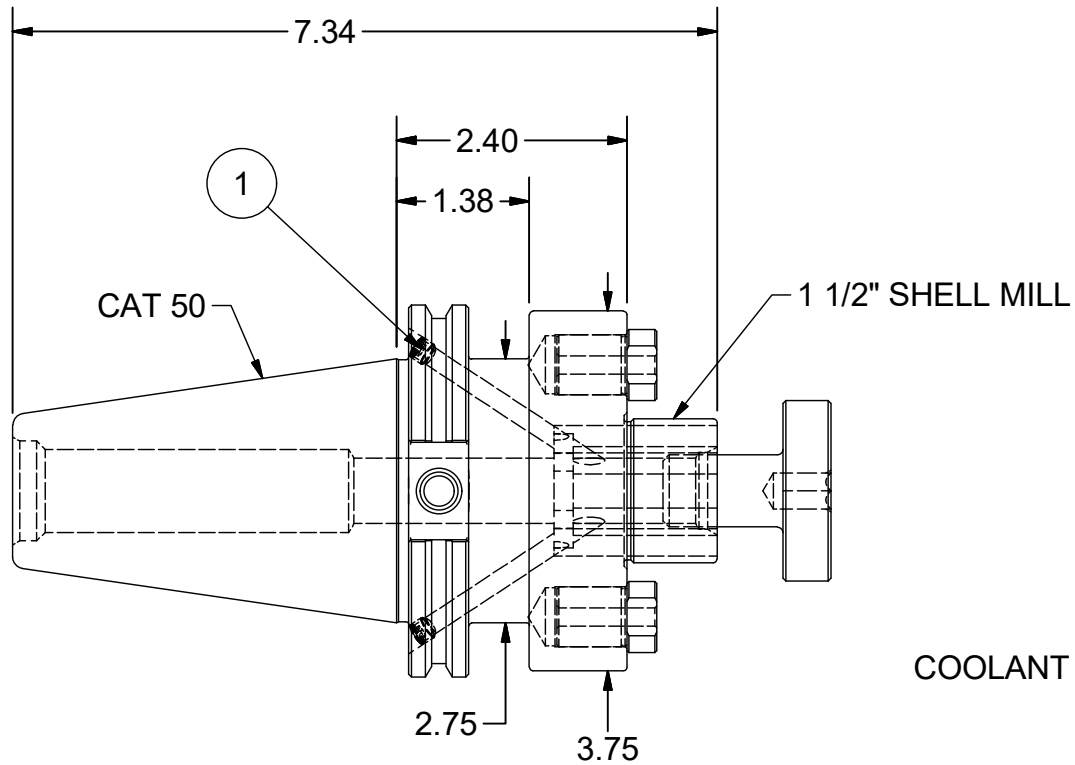

Parts List

ITEM	QTY	PART NUMBER	DESCRIPTION
1	2	029-966	SET SCREW, M6 x 5 W/360 DEG. PATCH
		C50-SHANK	CAT 50 SHANK SPECIFICATIONS
2	2	15KY	DRIVE KEY
3	1	15LS	LOCK SCREW

PART
NUMBER

C50BC-15SM240C

PARLEC
 (800) TOOL USA
 WORLD HEADQUARTERS
 101 PERINTON PARKWAY
 FAIRPORT, NEW YORK 14450