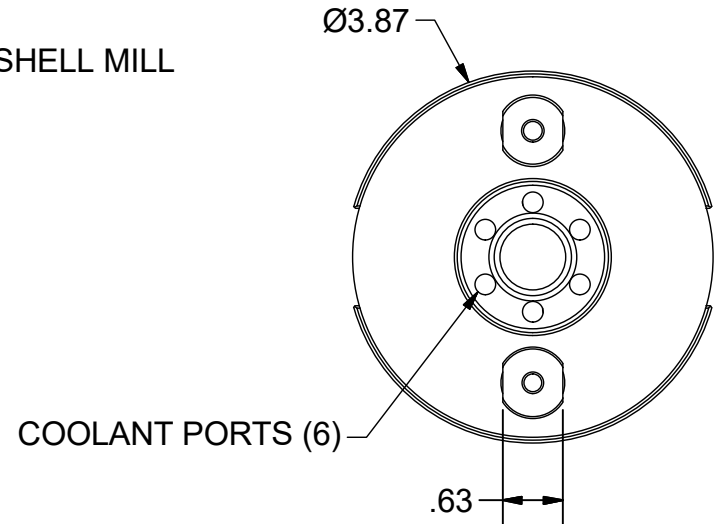

Parts List

ITEM	QTY	PART NUMBER	DESCRIPTION
1	2	029-966	SET SCREW, M6 x 5 W/360 DEG. PATCH
		C50-SHANK	CAT 50 SHANK SPECIFICATIONS
2	2	15KY	DRIVE KEY
3	1	15LS	LOCK SCREW

PART
NUMBER

C50BC-15SM240C

PARLEC
 (800) TOOL USA
 WORLD HEADQUARTERS
 101 PERINTON PARKWAY
 FAIRPORT, NEW YORK 14450