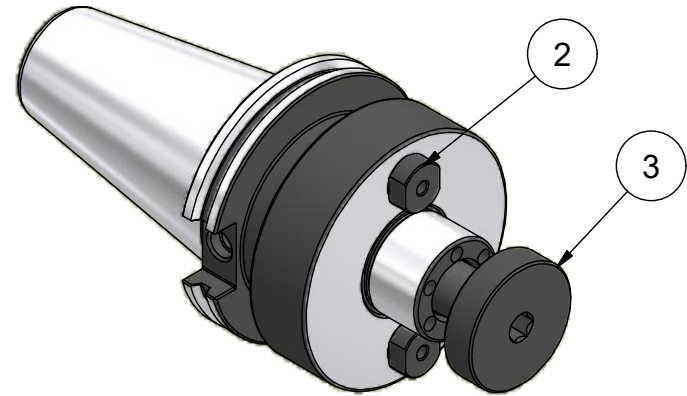

Parts List

ITEM	QTY	PART NUMBER	DESCRIPTION
1	2	029-966	SET SCREW, M6 x 5 W/360 DEG. PATCH
		C50-SHANK	CAT 50 SHANK SPECIFICATIONS
2	2	15KY	DRIVE KEY
3	1	15LS	LOCK SCREW

PART
NUMBER

C50BC-15SM240C

PARLEC
 (800) TOOL USA
 WORLD HEADQUARTERS
 101 PERINTON PARKWAY
 FAIRPORT, NEW YORK 14450