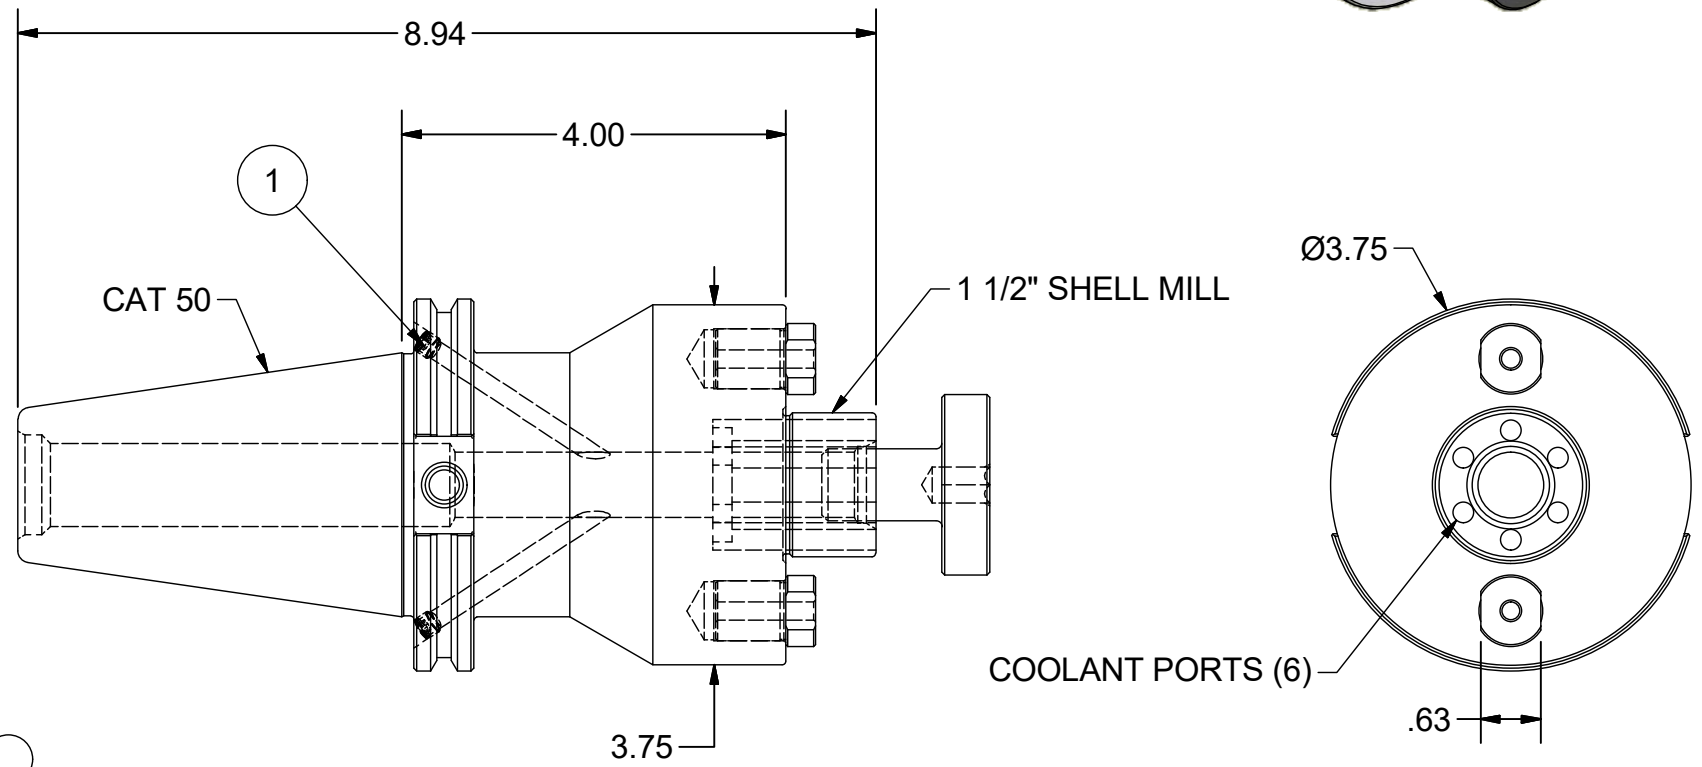

Parts List

ITEM	QTY	PART NUMBER	DESCRIPTION
1	2	029-966	SET SCREW, M6 x 5 W/360 DEG. PATCH
2	2	15KY	DRIVE KEY
3	1	15LS	LOCK SCREW

PART  
NUMBER

**C50BC-15SM400C**

**PARLEC**  
 (800) TOOL USA  
 WORLD HEADQUARTERS  
 101 PERINTON PARKWAY  
 FAIRPORT, NEW YORK 14450