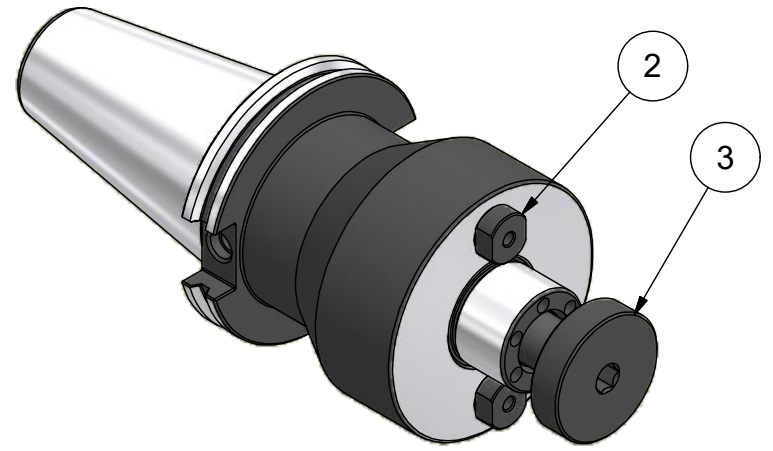

Parts List

ITEM	QTY	PART NUMBER	DESCRIPTION
1	2	029-966	SET SCREW, M6 x 5 W/360 DEG. PATCH
2	2	15KY	DRIVE KEY
3	1	15LS	LOCK SCREW

PART  
NUMBER

**C50BC-15SM400C**

**PARLEC**  
 (800) TOOL USA  
 WORLD HEADQUARTERS  
 101 PERINTON PARKWAY  
 FAIRPORT, NEW YORK 14450