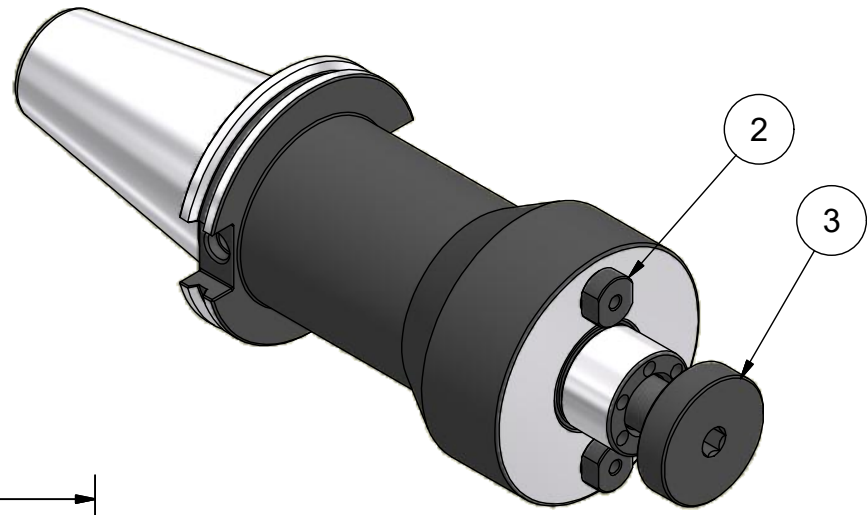

| Parts List | | | |
|------------|-----|-------------|---------------------------------------|
| ITEM | QTY | PART NUMBER | DESCRIPTION |
| 1 | 2 | 029-966 | SET SCREW, M6 x 5 W/360 DEG. PATCH |
| 2 | 2 | 15KY | DRIVE KEY |
| 3 | 1 | 15LS | LOCK SCREW |

PART
NUMBER

C50BC-15SM600C-1

PARLEC
 (800) TOOL USA
 WORLD HEADQUARTERS
 101 PERINTON PARKWAY
 FAIRPORT, NEW YORK 14450