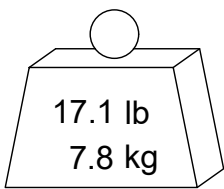

| Parts List | | | |
|------------|-----|-------------|---------------------------------------|
| ITEM | QTY | PART NUMBER | DESCRIPTION |
| 1 | 2 | 029-966 | SET SCREW, M6 x 5 W/360 DEG. PATCH |
| 2 | 2 | 15KY | DRIVE KEY |
| 3 | 1 | 15LS | LOCK SCREW |