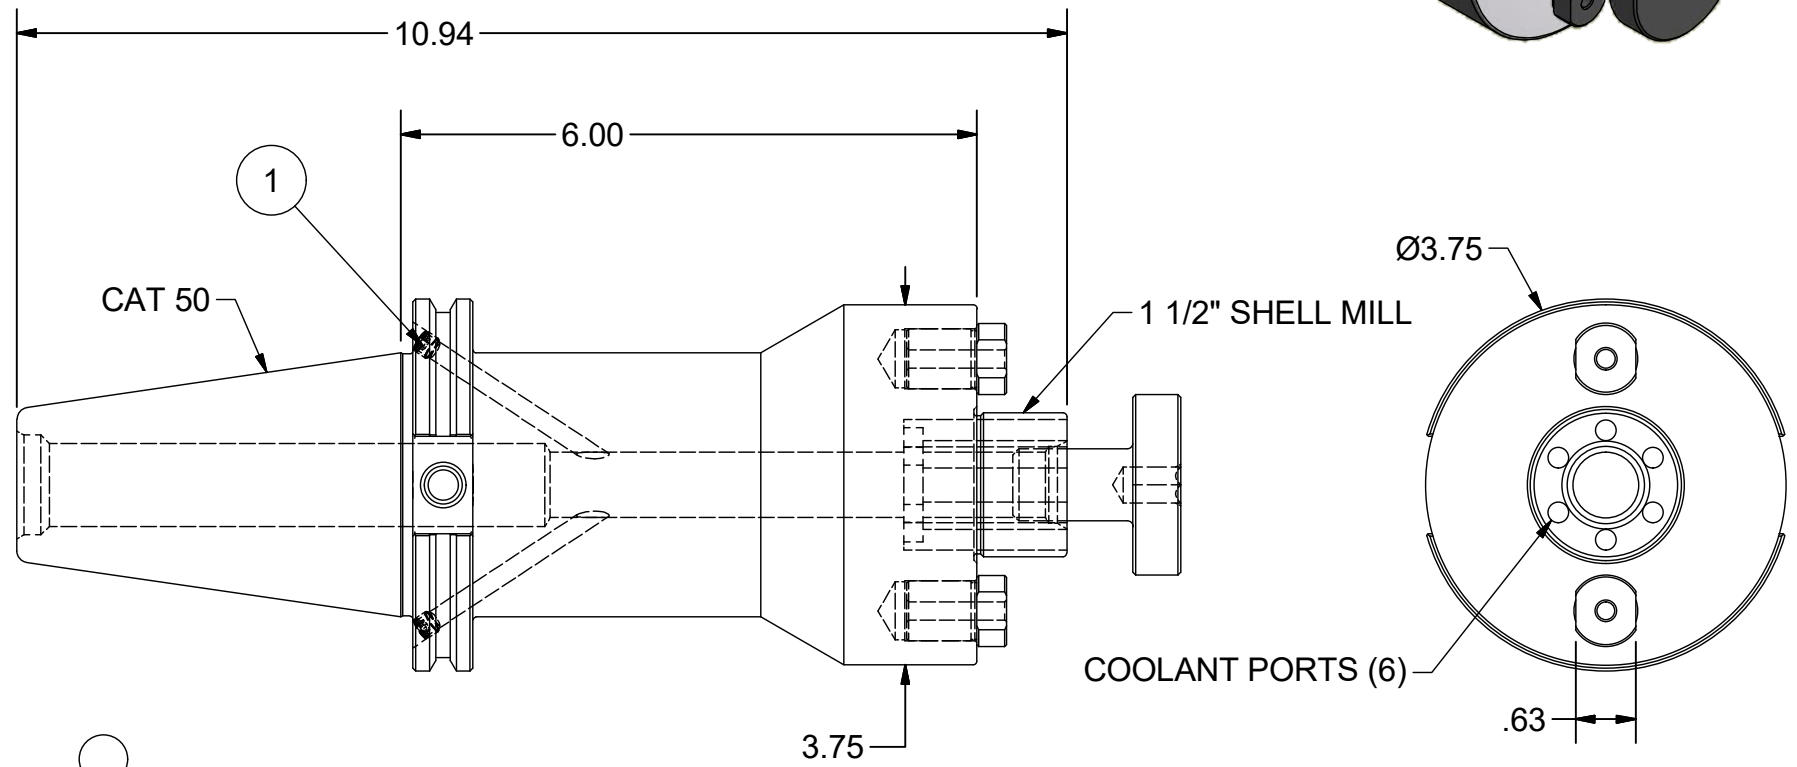

| Parts List | | | |
|------------|-----|-------------|---------------------------------------|
| ITEM | QTY | PART NUMBER | DESCRIPTION |
| 1 | 2 | 029-966 | SET SCREW, M6 x 5 W/360 DEG. PATCH |
| 2 | 2 | 15KY | DRIVE KEY |
| 3 | 1 | 15LS | LOCK SCREW |

PART
NUMBER

C50BC-15SM600C-1

PARLEC
 (800) TOOL USA
 WORLD HEADQUARTERS
 101 PERINTON PARKWAY
 FAIRPORT, NEW YORK 14450