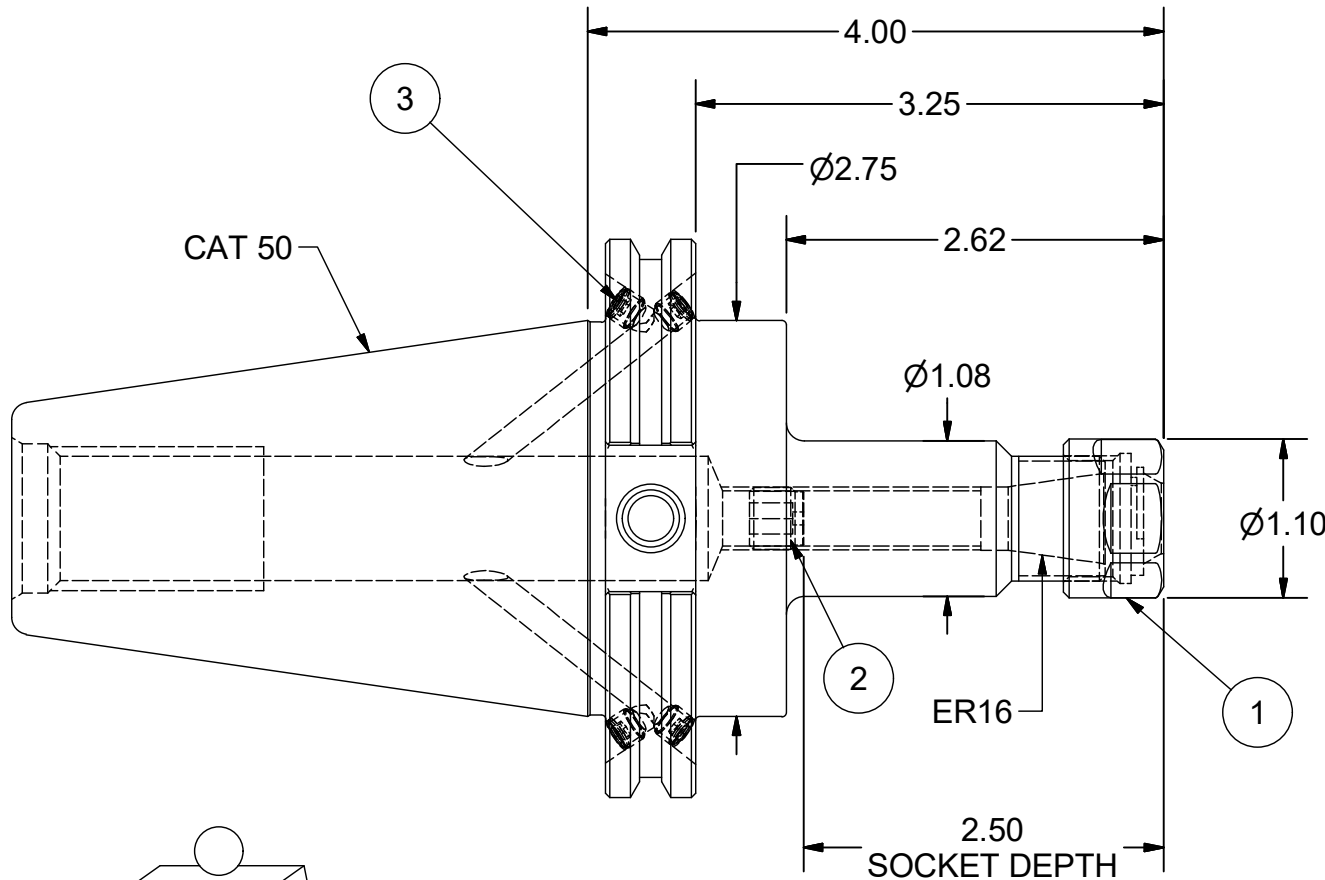

Parts List

ITEM	QTY	PART NUMBER	DESCRIPTION
1	1	16ERHN	COLLET NUT
2	1	BS-20	BACK-UP SCREW, 7/16-20 LH X 3/8
3	4	029-966	SET SCREW, M6 x 5 W/360 DEG. PATCH

PART NUMBER

C50BC-16ERF400

PARLEC
 (800) TOOL USA
 WORLD HEADQUARTERS
 101 PERINTON PARKWAY
 FAIRPORT, NEW YORK 14450