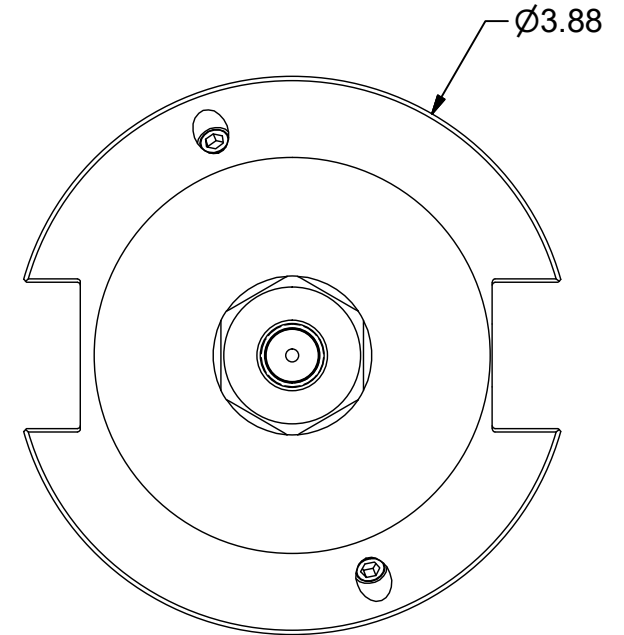

Parts List

ITEM	QTY	PART NUMBER	DESCRIPTION
1	1	16ERHN	COLLET NUT
2	1	BS-20	BACK-UP SCREW, 7/16-20 LH X 3/8
3	4	029-966	SET SCREW, M6 x 5 W/360 DEG. PATCH

PART NUMBER

C50BC-16ERF400

PARLEC
 (800) TOOL USA
 WORLD HEADQUARTERS
 101 PERINTON PARKWAY
 FAIRPORT, NEW YORK 14450