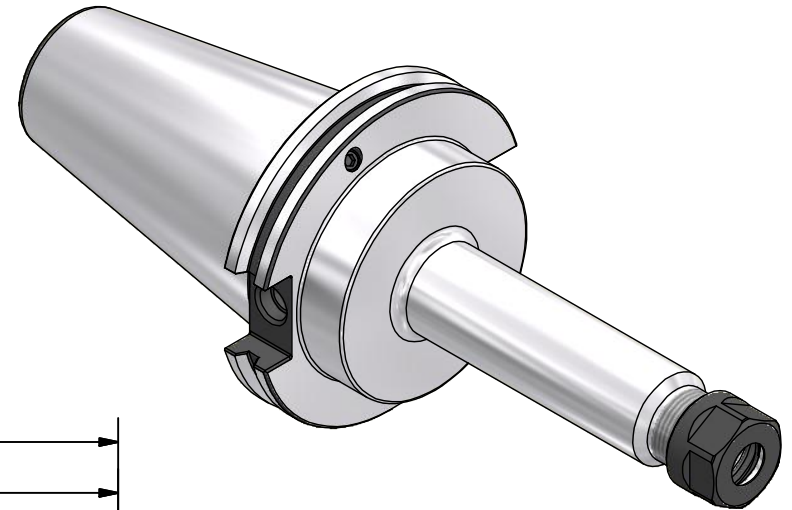

Parts List

| ITEM | QTY | PART NUMBER | DESCRIPTION |
|------|-----|-------------|------------------------------------|
| 1 | 1 | 16ERHN | COLLET NUT |
| 2 | 1 | BS-20 | BACK-UP SCREW, 7/16-20 LH X 3/8 |
| 3 | 4 | 029-966 | SET SCREW, M6 x 5 W/360 DEG. PATCH |

PART
NUMBER

C50BC-16ERF600

PARLEC
 (800) TOOL USA
 WORLD HEADQUARTERS
 101 PERINTON PARKWAY
 FAIRPORT, NEW YORK 14450