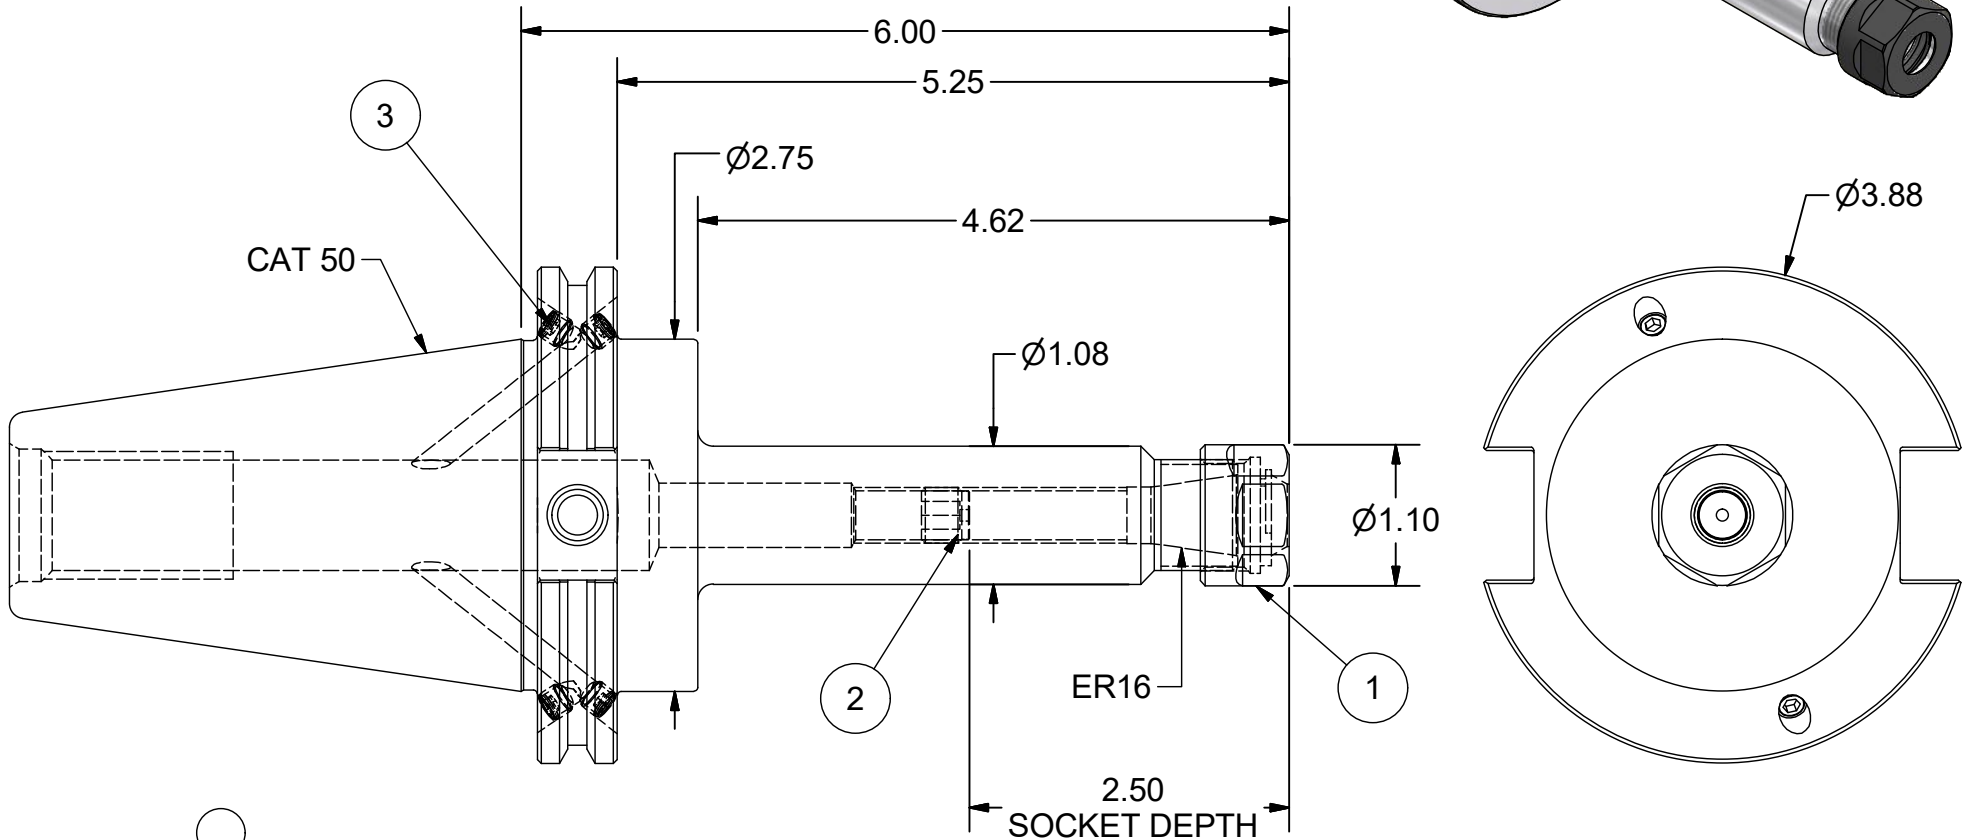

Parts List

| ITEM | QTY | PART NUMBER | DESCRIPTION |
|------|-----|-------------|------------------------------------|
| 1 | 1 | 16ERHN | COLLET NUT |
| 2 | 1 | BS-20 | BACK-UP SCREW, 7/16-20 LH X 3/8 |
| 3 | 4 | 029-966 | SET SCREW, M6 x 5 W/360 DEG. PATCH |

PART
NUMBER

C50BC-16ERF600

PARLEC
 (800) TOOL USA
 WORLD HEADQUARTERS
 101 PERINTON PARKWAY
 FAIRPORT, NEW YORK 14450