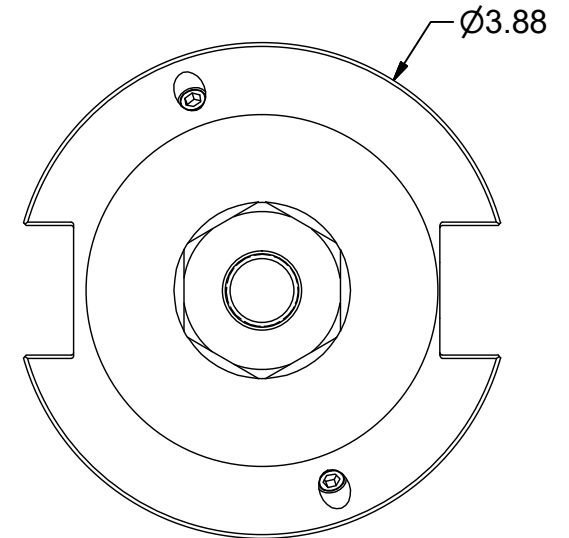

Parts List

ITEM	QTY	PART NUMBER	DESCRIPTION
1	1	20ERHCN	COLLET NUT
2	4	029-966	SET SCREW, M6 x 5 W/360 DEG. PATCH

PART  
NUMBER

C50BC-20ERC422

**PARLEC**  
 (800) TOOL USA  
 WORLD HEADQUARTERS  
 101 PERINTON PARKWAY  
 FAIRPORT, NEW YORK 14450