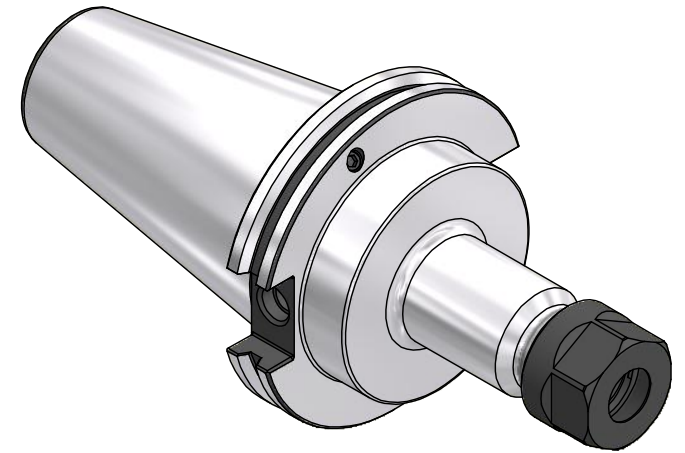

Parts List

ITEM	QTY	PART NUMBER	DESCRIPTION
1	1	20ERHCN	COLLET NUT
2	4	029-966	SET SCREW, M6 x 5 W/360 DEG. PATCH

PART  
NUMBER

C50BC-20ERC422

**PARLEC**  
 (800) TOOL USA  
 WORLD HEADQUARTERS  
 101 PERINTON PARKWAY  
 FAIRPORT, NEW YORK 14450