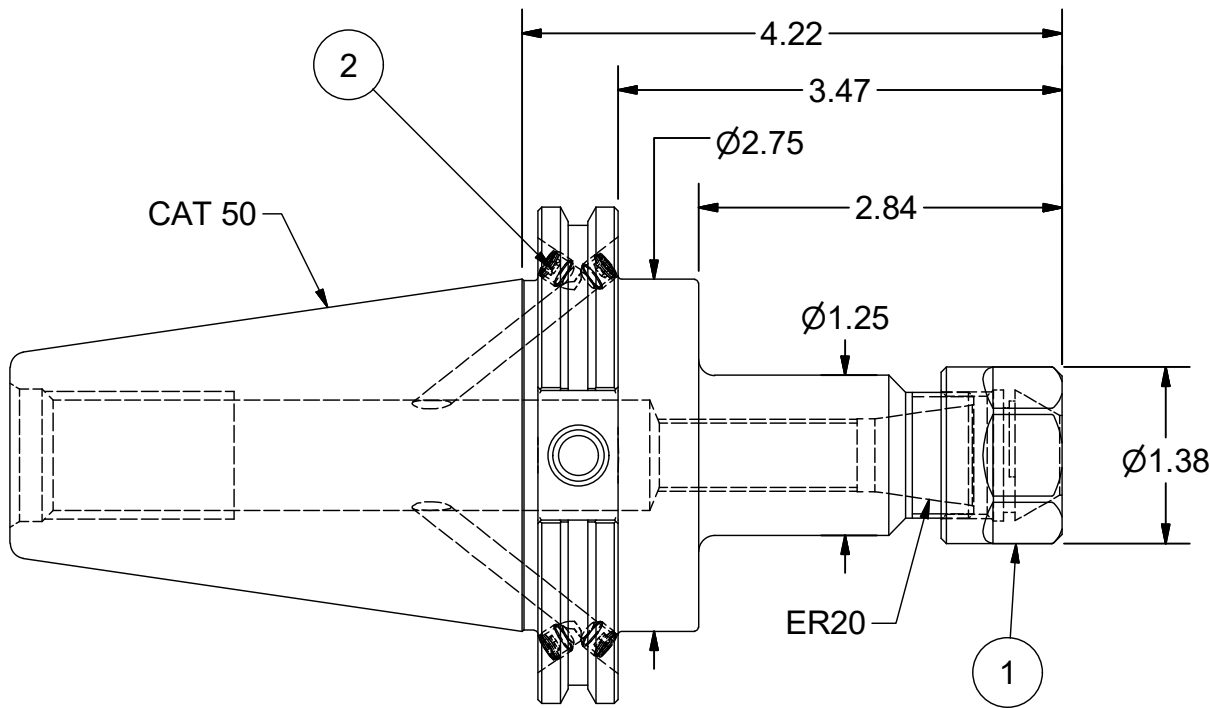

Parts List

ITEM	QTY	PART NUMBER	DESCRIPTION
1	1	20ERHCN	COLLET NUT
2	4	029-966	SET SCREW, M6 x 5 W/360 DEG. PATCH

PART  
NUMBER

C50BC-20ERC422

**PARLEC**  
 (800) TOOL USA  
 WORLD HEADQUARTERS  
 101 PERINTON PARKWAY  
 FAIRPORT, NEW YORK 14450