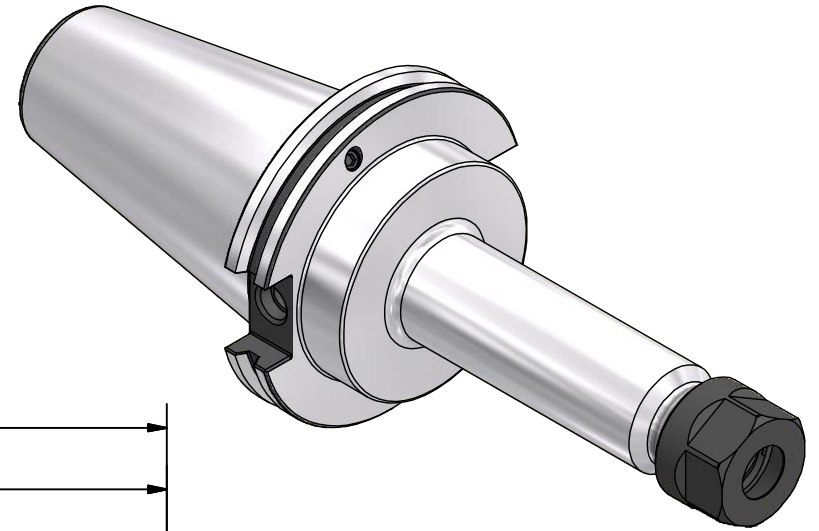

Parts List

ITEM	QTY	PART NUMBER	DESCRIPTION
1	1	20ERHCN	COLLET NUT
2	4	029-966	SET SCREW, M6 x 5 W/360 DEG. PATCH

PART
NUMBER

C50BC-20ERC622

PARLEC
 (800) TOOL USA
 WORLD HEADQUARTERS
 101 PERINTON PARKWAY
 FAIRPORT, NEW YORK 14450