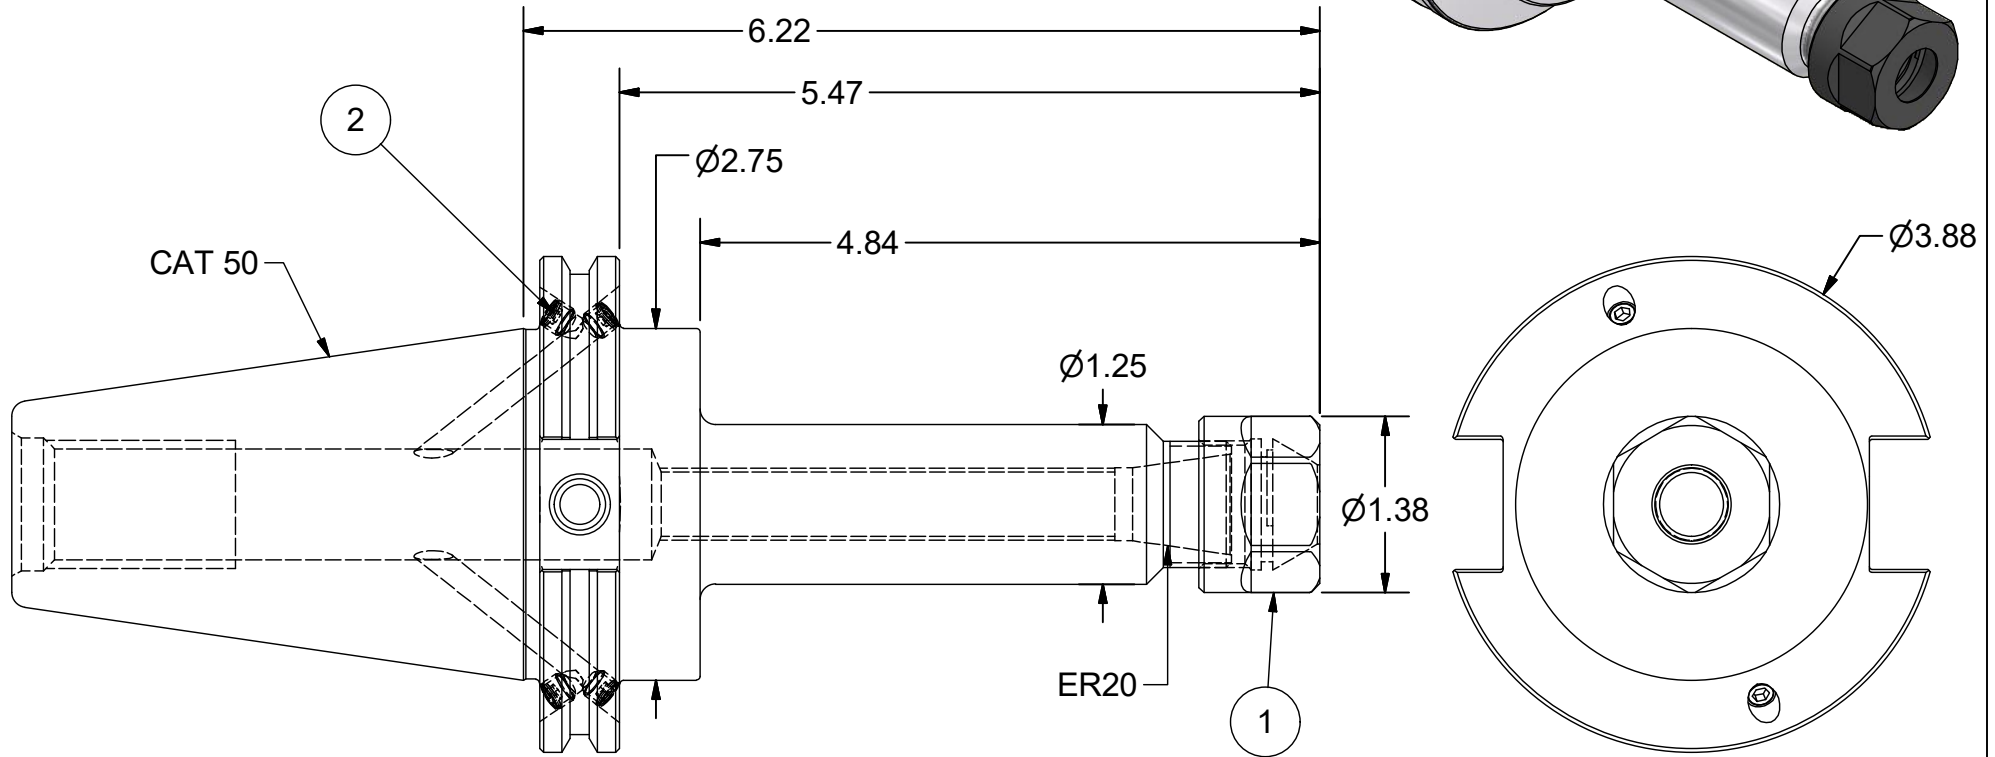

Parts List

ITEM	QTY	PART NUMBER	DESCRIPTION
1	1	20ERHCN	COLLET NUT
2	4	029-966	SET SCREW, M6 x 5 W/360 DEG. PATCH

PART
NUMBER

C50BC-20ERC622

PARLEC
 (800) TOOL USA
 WORLD HEADQUARTERS
 101 PERINTON PARKWAY
 FAIRPORT, NEW YORK 14450