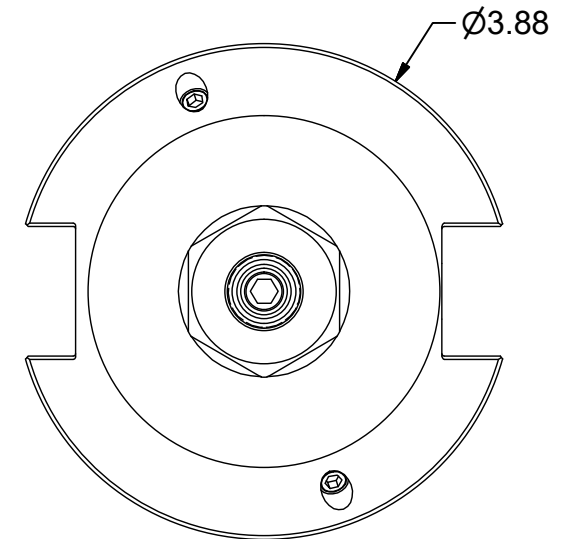

| Parts List |     |             |                                       |
|------------|-----|-------------|---------------------------------------|
| ITEM       | QTY | PART NUMBER | DESCRIPTION                           |
| 1          | 1   | 20ERHN      | COLLET NUT                            |
| 2          | 1   | BS-09       | BACK-UP SCREW,<br>9/16-18 LHx9/16     |
| 3          | 4   | 029-966     | SET SCREW, M6 x 5<br>W/360 DEG. PATCH |

PART  
NUMBER

**C50BC-20ERF400**

**PARLEC**  
 (800) TOOL USA  
 WORLD HEADQUARTERS  
 101 PERINTON PARKWAY  
 FAIRPORT, NEW YORK 14450