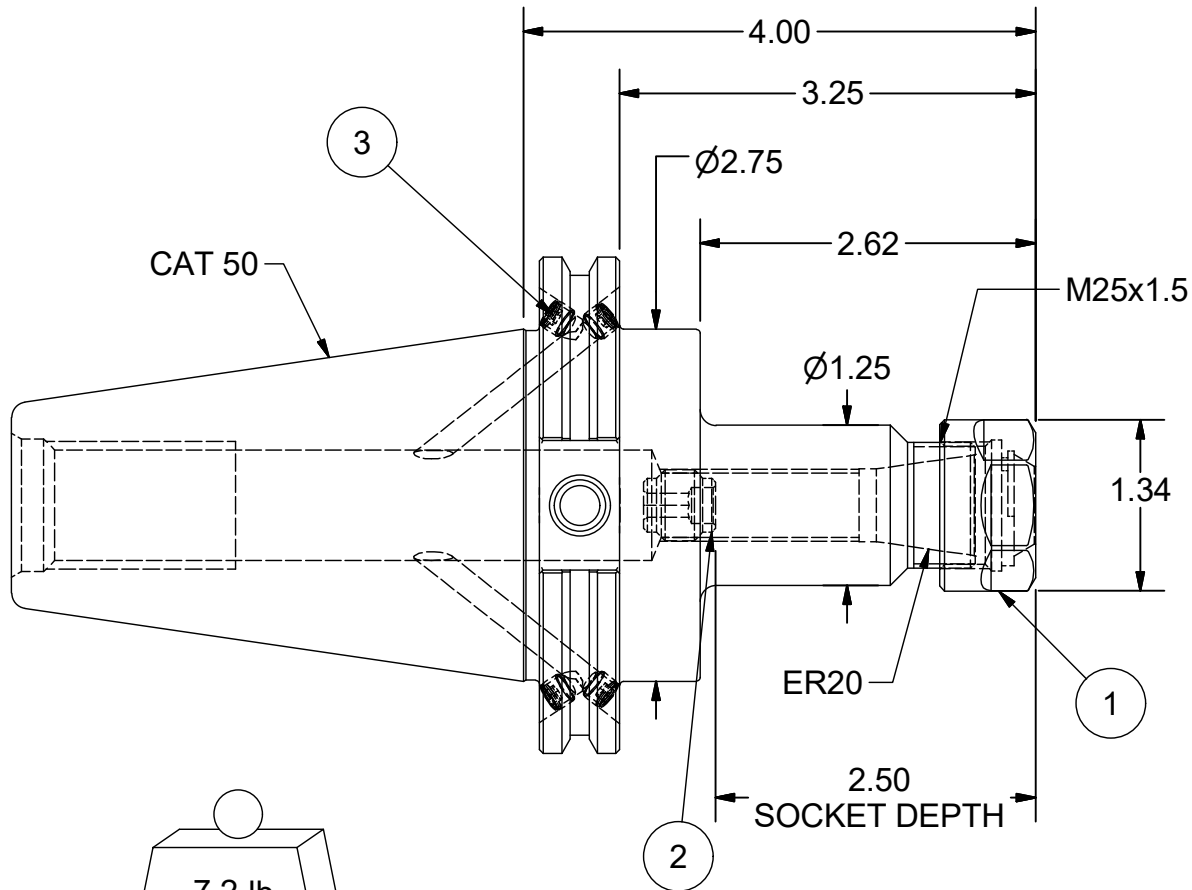

| Parts List |     |             |                                       |
|------------|-----|-------------|---------------------------------------|
| ITEM       | QTY | PART NUMBER | DESCRIPTION                           |
| 1          | 1   | 20ERHN      | COLLET NUT                            |
| 2          | 1   | BS-09       | BACK-UP SCREW,<br>9/16-18 LHx9/16     |
| 3          | 4   | 029-966     | SET SCREW, M6 x 5<br>W/360 DEG. PATCH |

PART  
NUMBER

**C50BC-20ERF400**

**PARLEC**  
 (800) TOOL USA  
 WORLD HEADQUARTERS  
 101 PERINTON PARKWAY  
 FAIRPORT, NEW YORK 14450