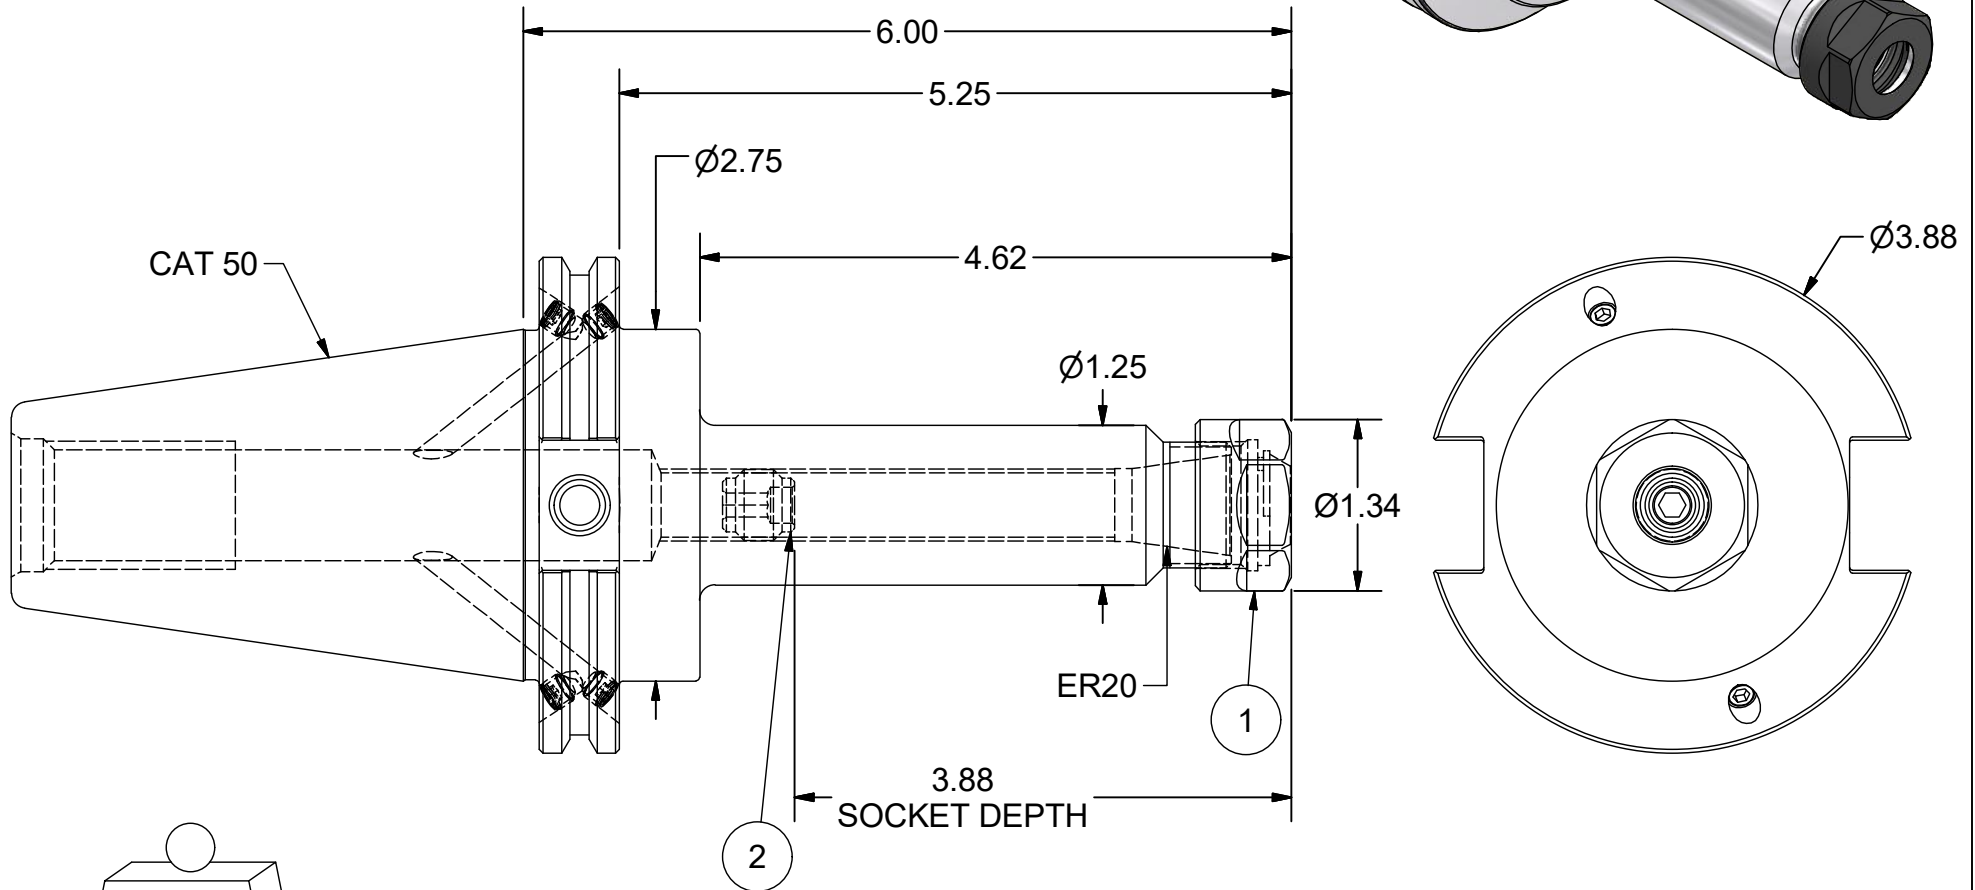

Parts List

ITEM	QTY	PART NUMBER	DESCRIPTION
1	1	20ERHN	COLLET NUT
2	1	BS-09	BACK-UP SCREW, 9/16-18 LHx9/16
3	4	029-966	SET SCREW, M6 x 5 W/360 DEG. PATCH

PART  
NUMBER

**C50BC-20ERF600**

**PARLEC**  
 (800) TOOL USA  
 WORLD HEADQUARTERS  
 101 PERINTON PARKWAY  
 FAIRPORT, NEW YORK 14450