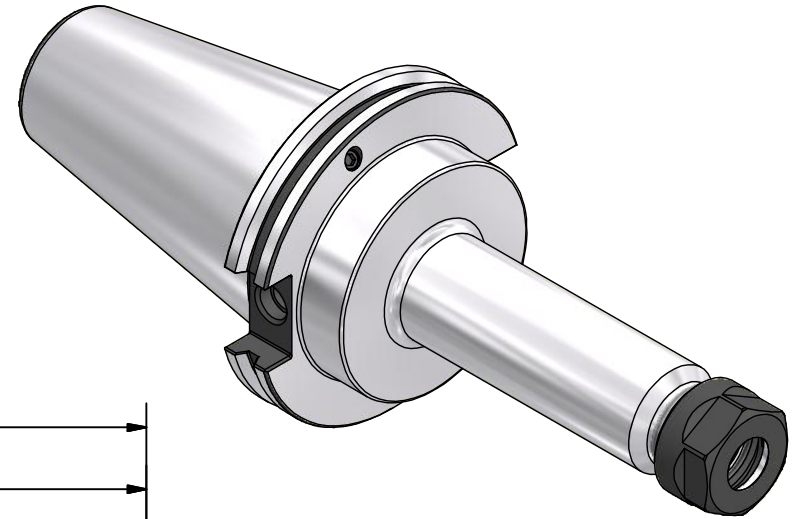

Parts List

ITEM	QTY	PART NUMBER	DESCRIPTION
1	1	20ERHN	COLLET NUT
2	1	BS-09	BACK-UP SCREW, 9/16-18 LHx9/16
3	4	029-966	SET SCREW, M6 x 5 W/360 DEG. PATCH

PART  
NUMBER

**C50BC-20ERF600**

**PARLEC**  
 (800) TOOL USA  
 WORLD HEADQUARTERS  
 101 PERINTON PARKWAY  
 FAIRPORT, NEW YORK 14450