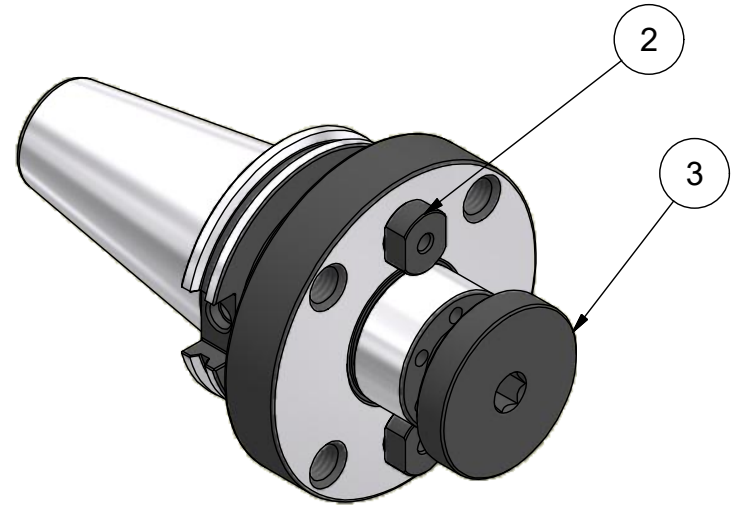

Parts List

ITEM	QTY	PART NUMBER	DESCRIPTION
1	2	029-966	SET SCREW,M6 x 5 W/360 DEG. PATCH
2	2	20KY	DRIVE KEY
3	1	20LS	LOCK SCREW

PART
NUMBER

C50BC-20SM240C

PARLEC
 (800) TOOL USA
 WORLD HEADQUARTERS
 101 PERINTON PARKWAY
 FAIRPORT, NEW YORK 14450