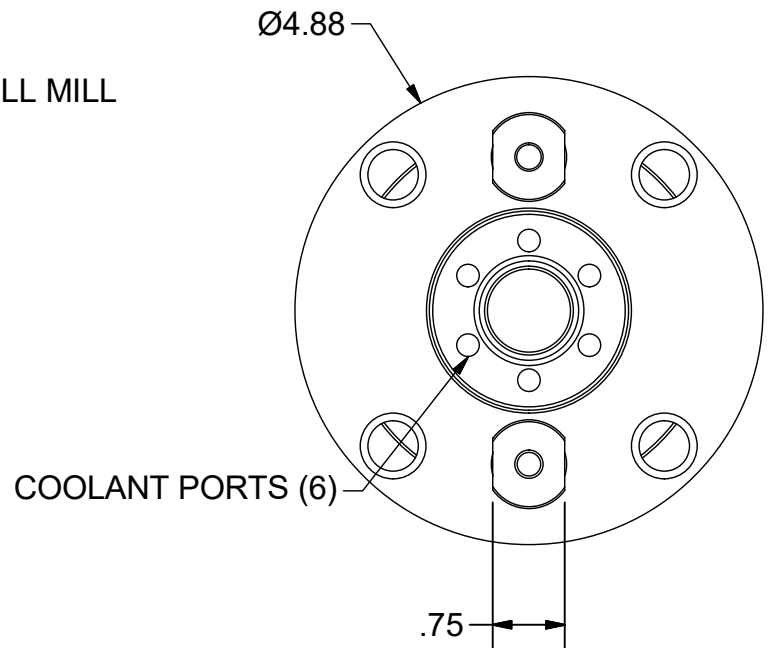

Parts List

ITEM	QTY	PART NUMBER	DESCRIPTION
1	2	029-966	SET SCREW,M6 x 5 W/360 DEG. PATCH
2	2	20KY	DRIVE KEY
3	1	20LS	LOCK SCREW

PART
NUMBER

C50BC-20SM240C

PARLEC
 (800) TOOL USA
 WORLD HEADQUARTERS
 101 PERINTON PARKWAY
 FAIRPORT, NEW YORK 14450