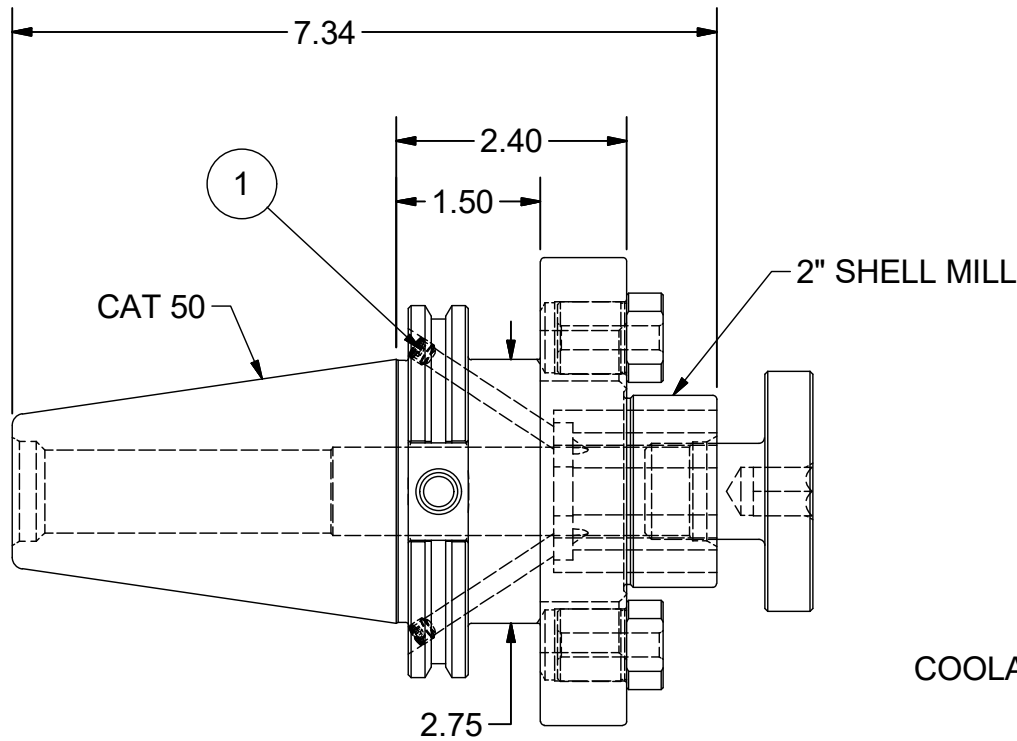

Parts List

ITEM	QTY	PART NUMBER	DESCRIPTION
1	2	029-966	SET SCREW,M6 x 5 W/360 DEG. PATCH
2	2	20KY	DRIVE KEY
3	1	20LS	LOCK SCREW

PART
NUMBER

C50BC-20SM240C

PARLEC
 (800) TOOL USA
 WORLD HEADQUARTERS
 101 PERINTON PARKWAY
 FAIRPORT, NEW YORK 14450