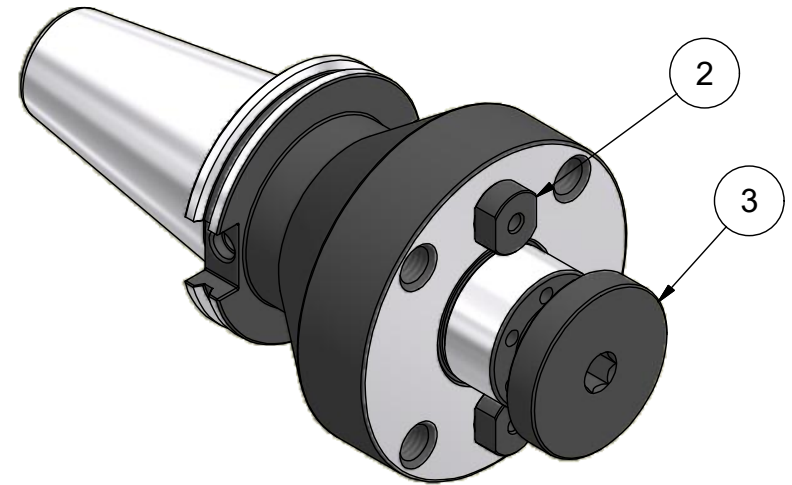

Parts List			
ITEM	QTY	PART NUMBER	DESCRIPTION
1	2	029-966	SET SCREW, M6 x 5 W/360 DEG. PATCH
2	2	20KY	DRIVE KEY
3	1	20LS	LOCK SCREW

PART
NUMBER

C50BC-20SM400C

PARLEC
 (800) TOOL USA
 WORLD HEADQUARTERS
 101 PERINTON PARKWAY
 FAIRPORT, NEW YORK 14450