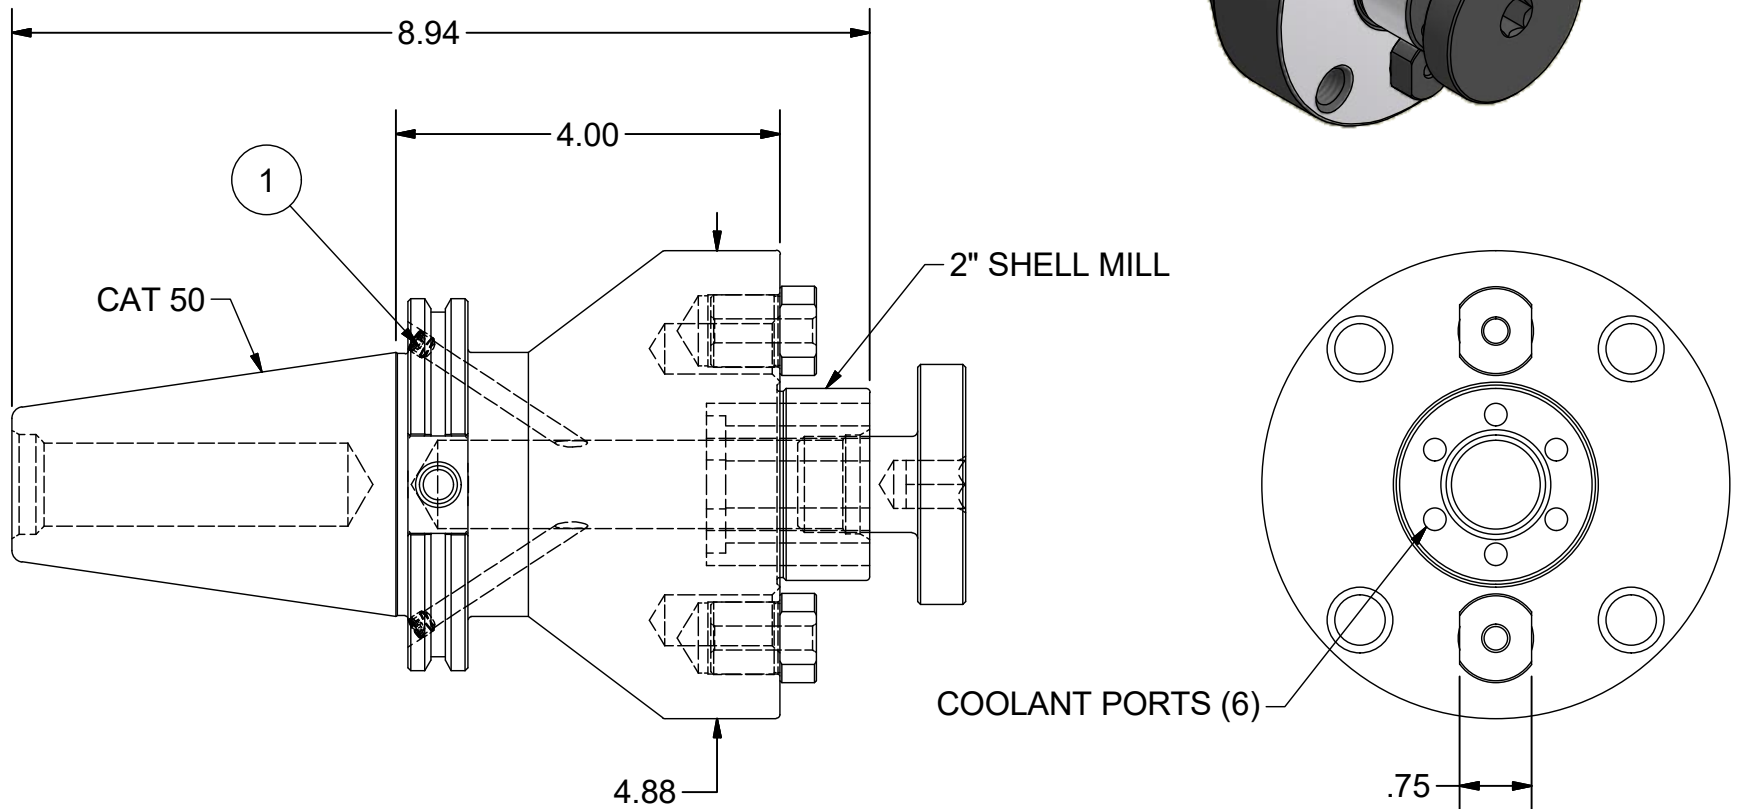

Parts List			
ITEM	QTY	PART NUMBER	DESCRIPTION
1	2	029-966	SET SCREW, M6 x 5 W/360 DEG. PATCH
2	2	20KY	DRIVE KEY
3	1	20LS	LOCK SCREW

PART
NUMBER

C50BC-20SM400C

PARLEC
 (800) TOOL USA
 WORLD HEADQUARTERS
 101 PERINTON PARKWAY
 FAIRPORT, NEW YORK 14450