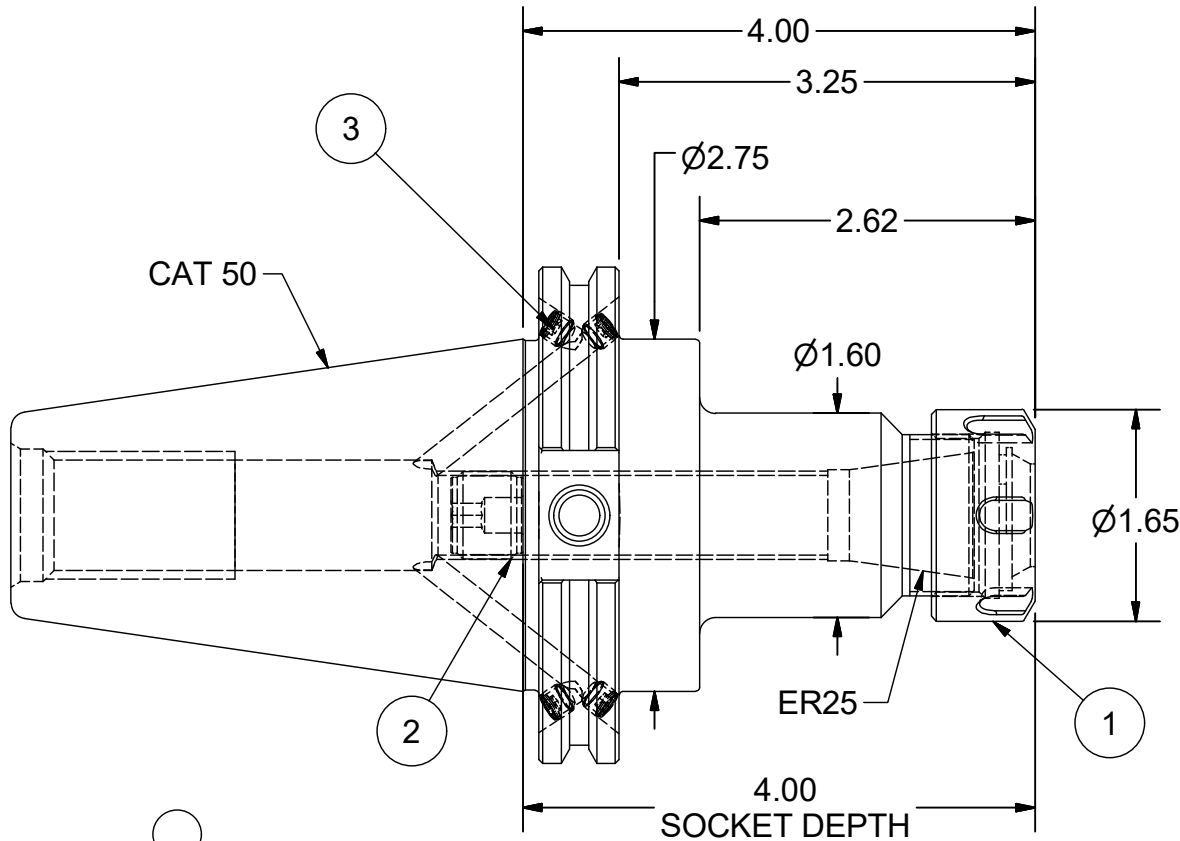

Parts List			
ITEM	QTY	PART NUMBER	DESCRIPTION
1	1	25ERN	COLLET NUT
2	1	BS-11	BACK-UP SCREW, 11/16-16 L.H.
3	4	029-966	SET SCREW, M6 x 5 W/360 DEG. PATCH

PART
NUMBER

C50BC-25ERF400

PARLEC
 (800) TOOL USA
 WORLD HEADQUARTERS
 101 PERINTON PARKWAY
 FAIRPORT, NEW YORK 14450