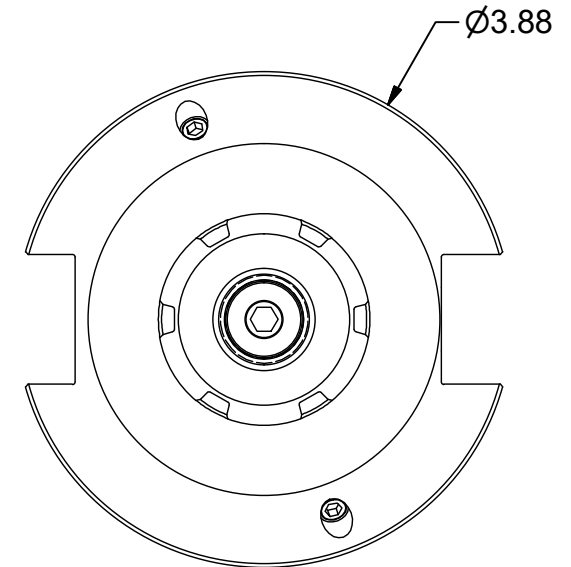

Parts List			
ITEM	QTY	PART NUMBER	DESCRIPTION
1	1	25ERN	COLLET NUT
2	1	BS-11	BACK-UP SCREW, 11/16-16 L.H.
3	4	029-966	SET SCREW, M6 x 5 W/360 DEG. PATCH

PART
NUMBER

C50BC-25ERF400

PARLEC
 (800) TOOL USA
 WORLD HEADQUARTERS
 101 PERINTON PARKWAY
 FAIRPORT, NEW YORK 14450