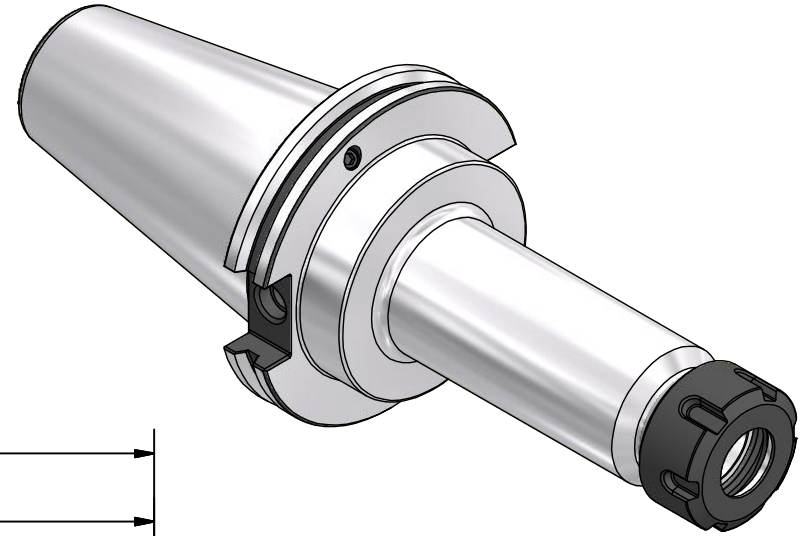

Parts List

ITEM	QTY	PART NUMBER	DESCRIPTION
1	1	25ERN	COLLET NUT
2	1	BS-11	BACK-UP SCREW, 11/16-16 L.H.
3	4	029-966	SET SCREW, M6 x 5 W/360 DEG. PATCH

PART  
NUMBER

**C50BC-25ERF600**

**PARLEC**

(800) TOOL USA  
WORLD HEADQUARTERS  
101 PERINTON PARKWAY  
FAIRPORT, NEW YORK 14450