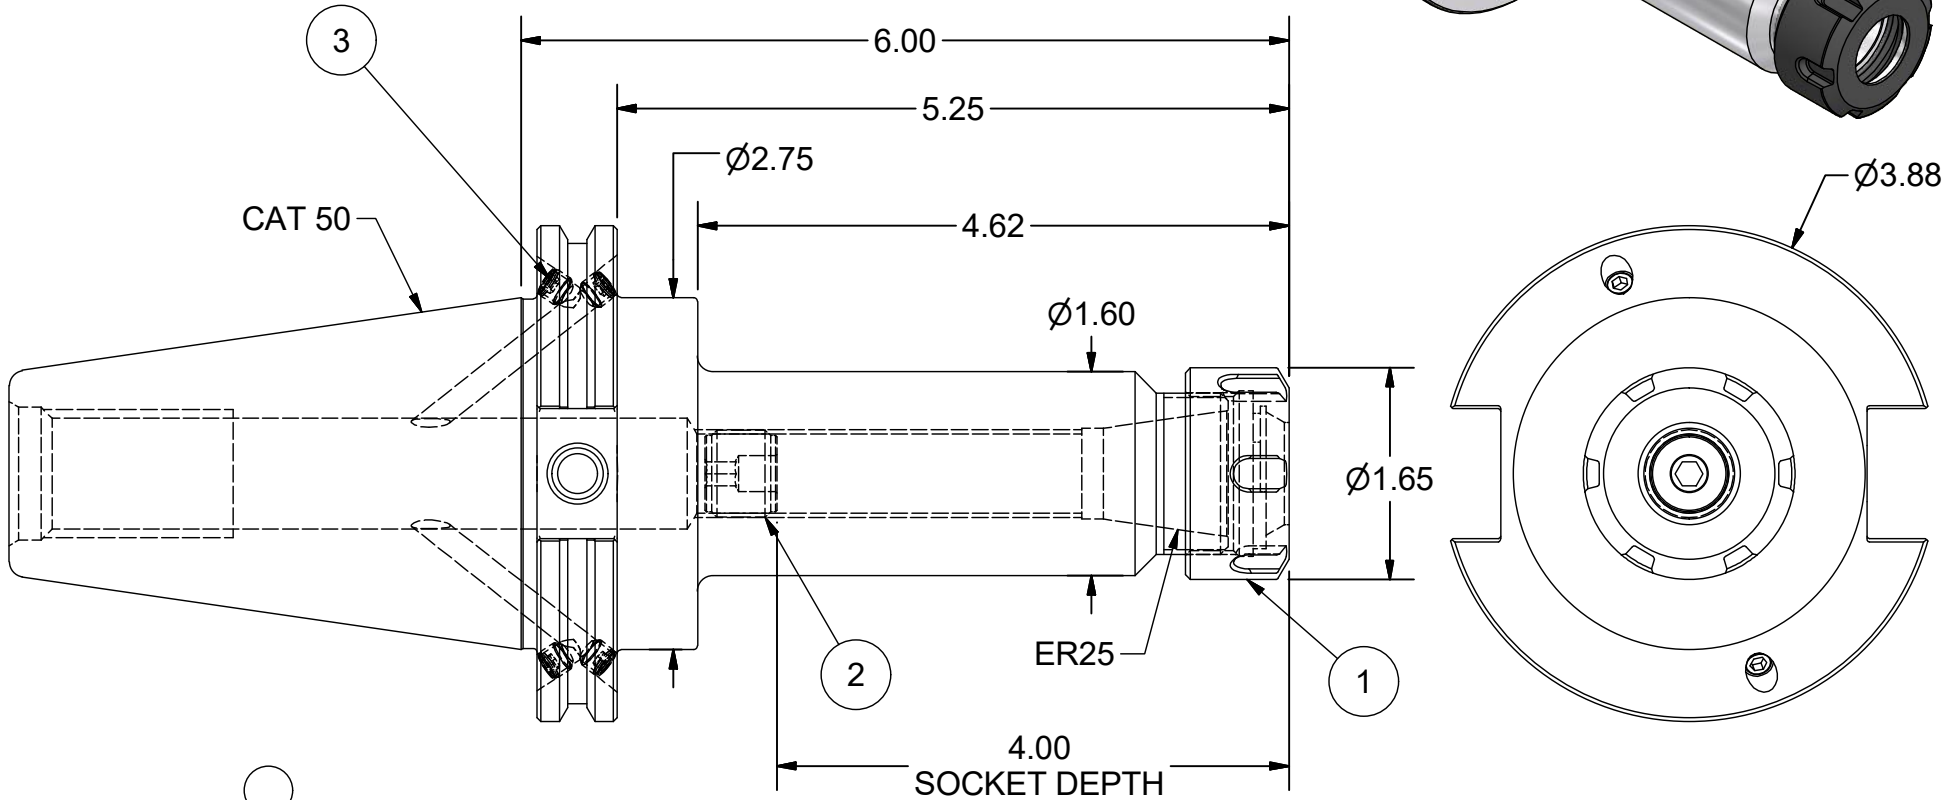

Parts List

ITEM	QTY	PART NUMBER	DESCRIPTION
1	1	25ERN	COLLET NUT
2	1	BS-11	BACK-UP SCREW, 11/16-16 L.H.
3	4	029-966	SET SCREW, M6 x 5 W/360 DEG. PATCH

PART  
NUMBER

**C50BC-25ERF600**

**PARLEC**

(800) TOOL USA  
WORLD HEADQUARTERS  
101 PERINTON PARKWAY  
FAIRPORT, NEW YORK 14450