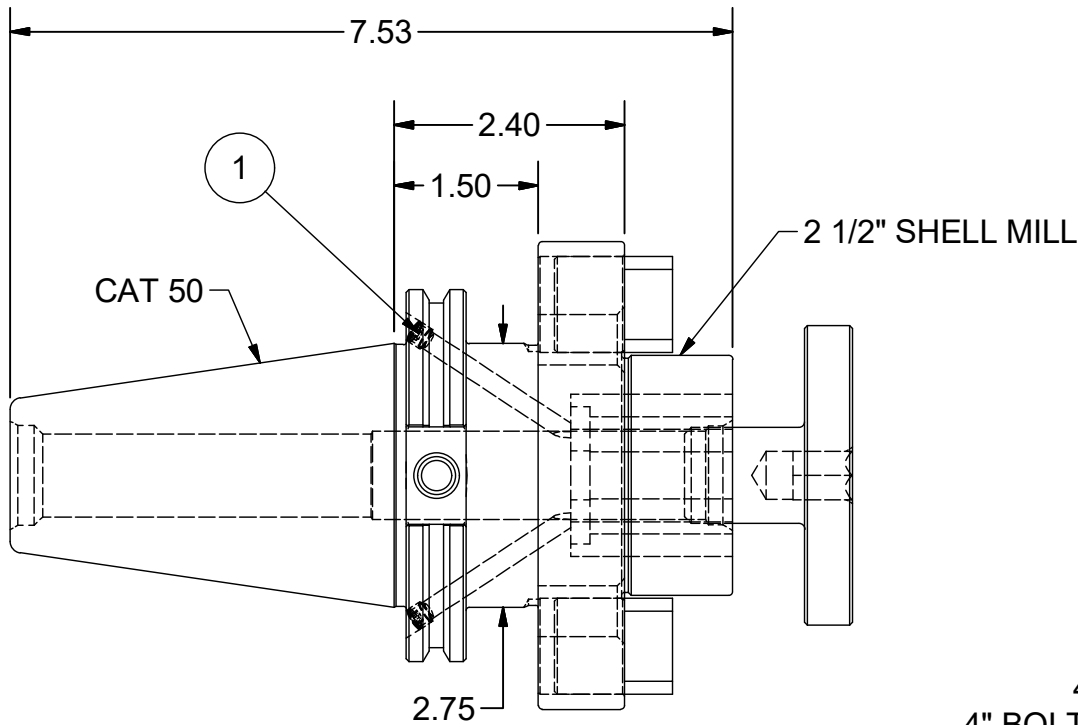

Parts List

ITEM	QTY	PART NUMBER	DESCRIPTION
1	2	029-966	SET SCREW,M6 x 5 W/360 DEG. PATCH
2	2	25KY	DRIVE KEY
3	1	25LS	LOCK SCREW

PART NUMBER

C50BC-25SM240C

PARLEC
 (800) TOOL USA
 WORLD HEADQUARTERS
 101 PERINTON PARKWAY
 FAIRPORT, NEW YORK 14450