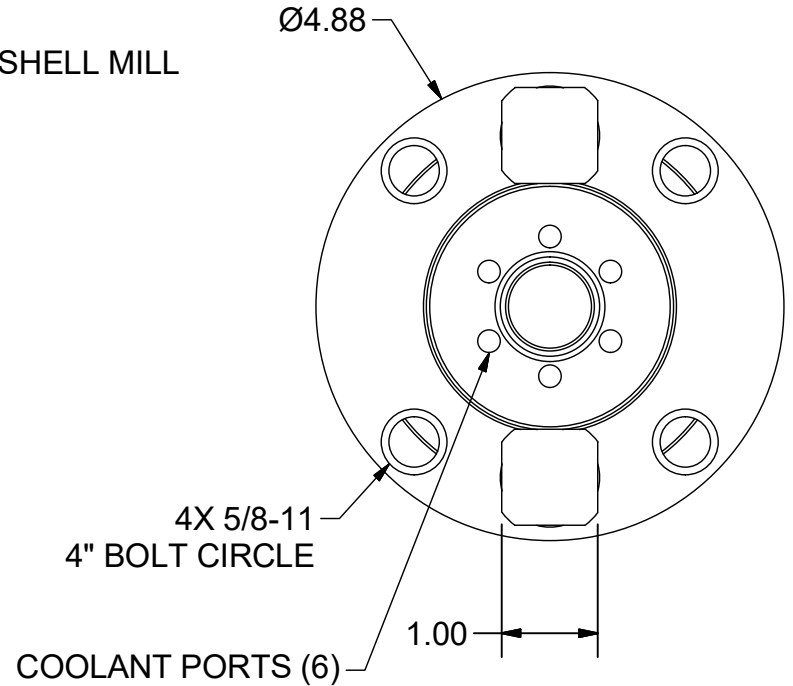

Parts List

ITEM	QTY	PART NUMBER	DESCRIPTION
1	2	029-966	SET SCREW,M6 x 5 W/360 DEG. PATCH
2	2	25KY	DRIVE KEY
3	1	25LS	LOCK SCREW

PART NUMBER

C50BC-25SM240C

PARLEC
 (800) TOOL USA
 WORLD HEADQUARTERS
 101 PERINTON PARKWAY
 FAIRPORT, NEW YORK 14450