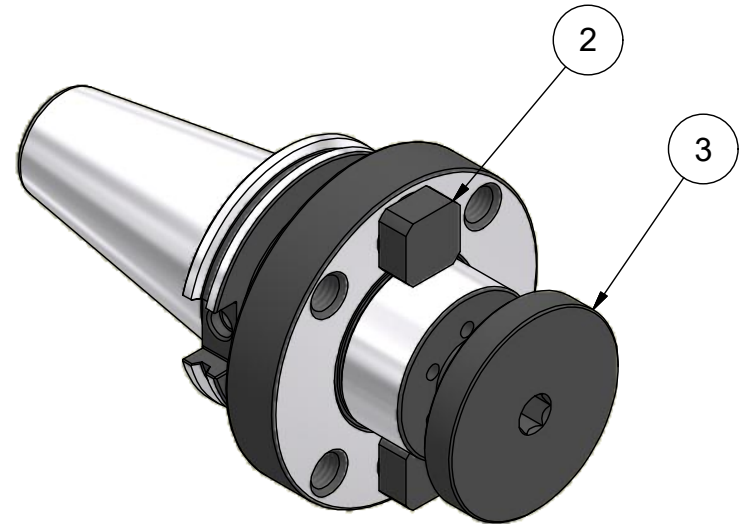

Parts List

ITEM	QTY	PART NUMBER	DESCRIPTION
1	2	029-966	SET SCREW,M6 x 5 W/360 DEG. PATCH
2	2	25KY	DRIVE KEY
3	1	25LS	LOCK SCREW

PART NUMBER

C50BC-25SM240C

PARLEC
 (800) TOOL USA
 WORLD HEADQUARTERS
 101 PERINTON PARKWAY
 FAIRPORT, NEW YORK 14450