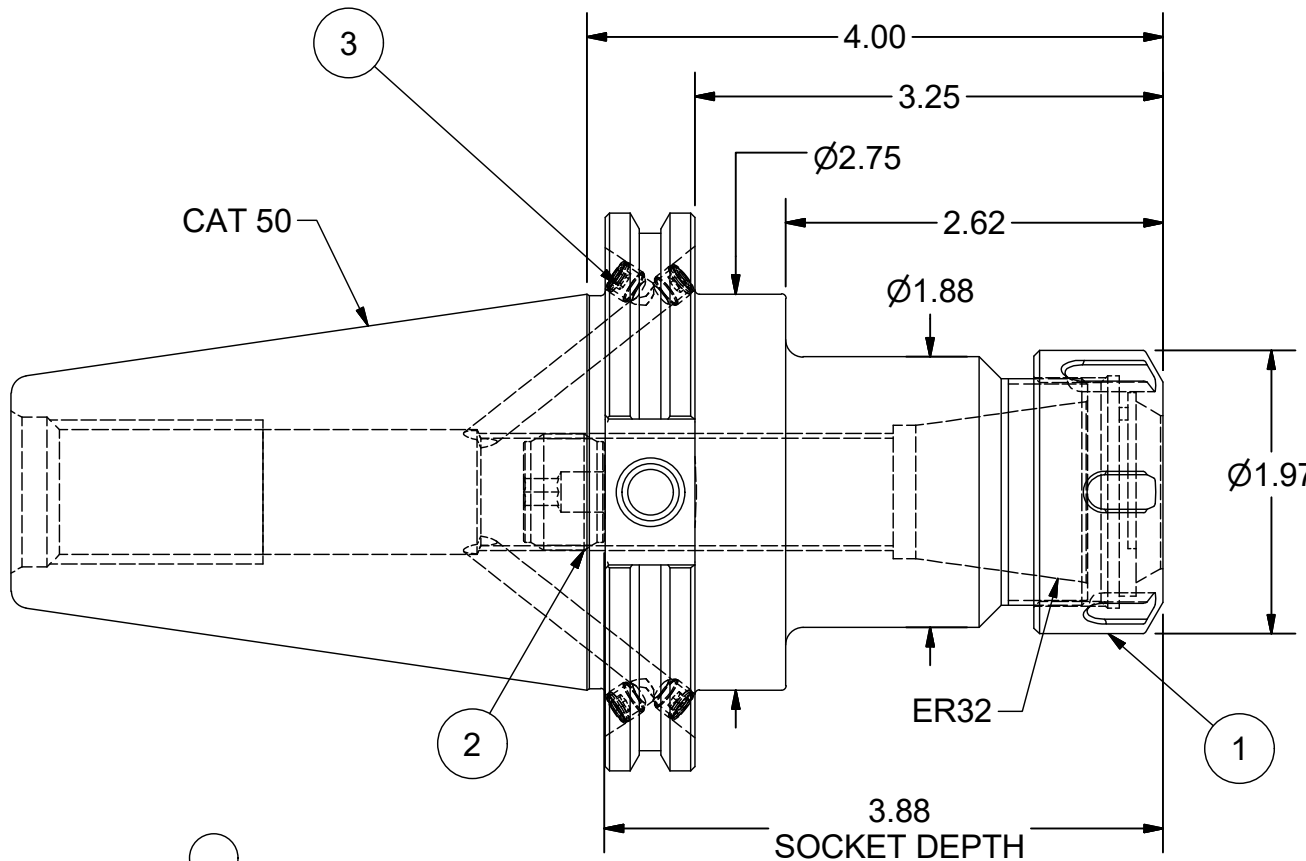

Parts List

ITEM	QTY	PART NUMBER	DESCRIPTION
1	1	32ERN	COLLET NUT
2	1	BS-18	BACK-UP SCREW, 13/16-16 L.H.
3	4	029-966	SET SCREW, M6 x 5 W/360 DEG. PATCH

PART  
NUMBER

**C50BC-32ERF400**

**PARLEC**  
 (800) TOOL USA  
 WORLD HEADQUARTERS  
 101 PERINTON PARKWAY  
 FAIRPORT, NEW YORK 14450