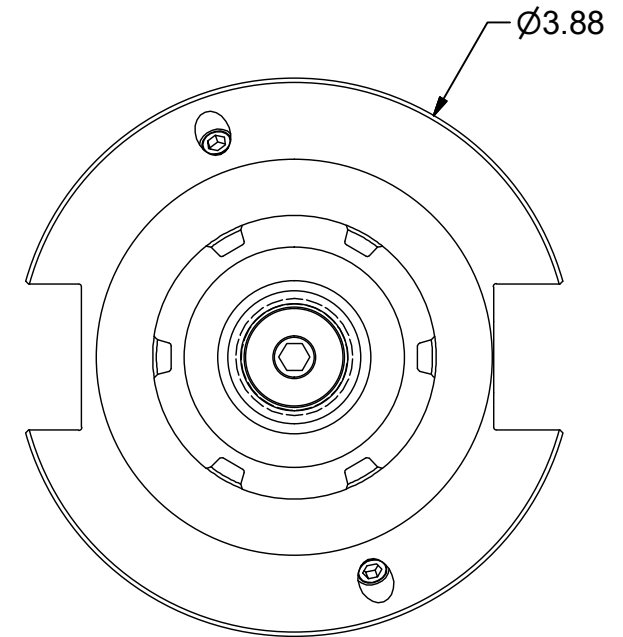

Parts List

ITEM	QTY	PART NUMBER	DESCRIPTION
1	1	32ERN	COLLET NUT
2	1	BS-18	BACK-UP SCREW, 13/16-16 L.H.
3	4	029-966	SET SCREW, M6 x 5 W/360 DEG. PATCH

PART  
NUMBER

**C50BC-32ERF400**

**PARLEC**  
 (800) TOOL USA  
 WORLD HEADQUARTERS  
 101 PERINTON PARKWAY  
 FAIRPORT, NEW YORK 14450