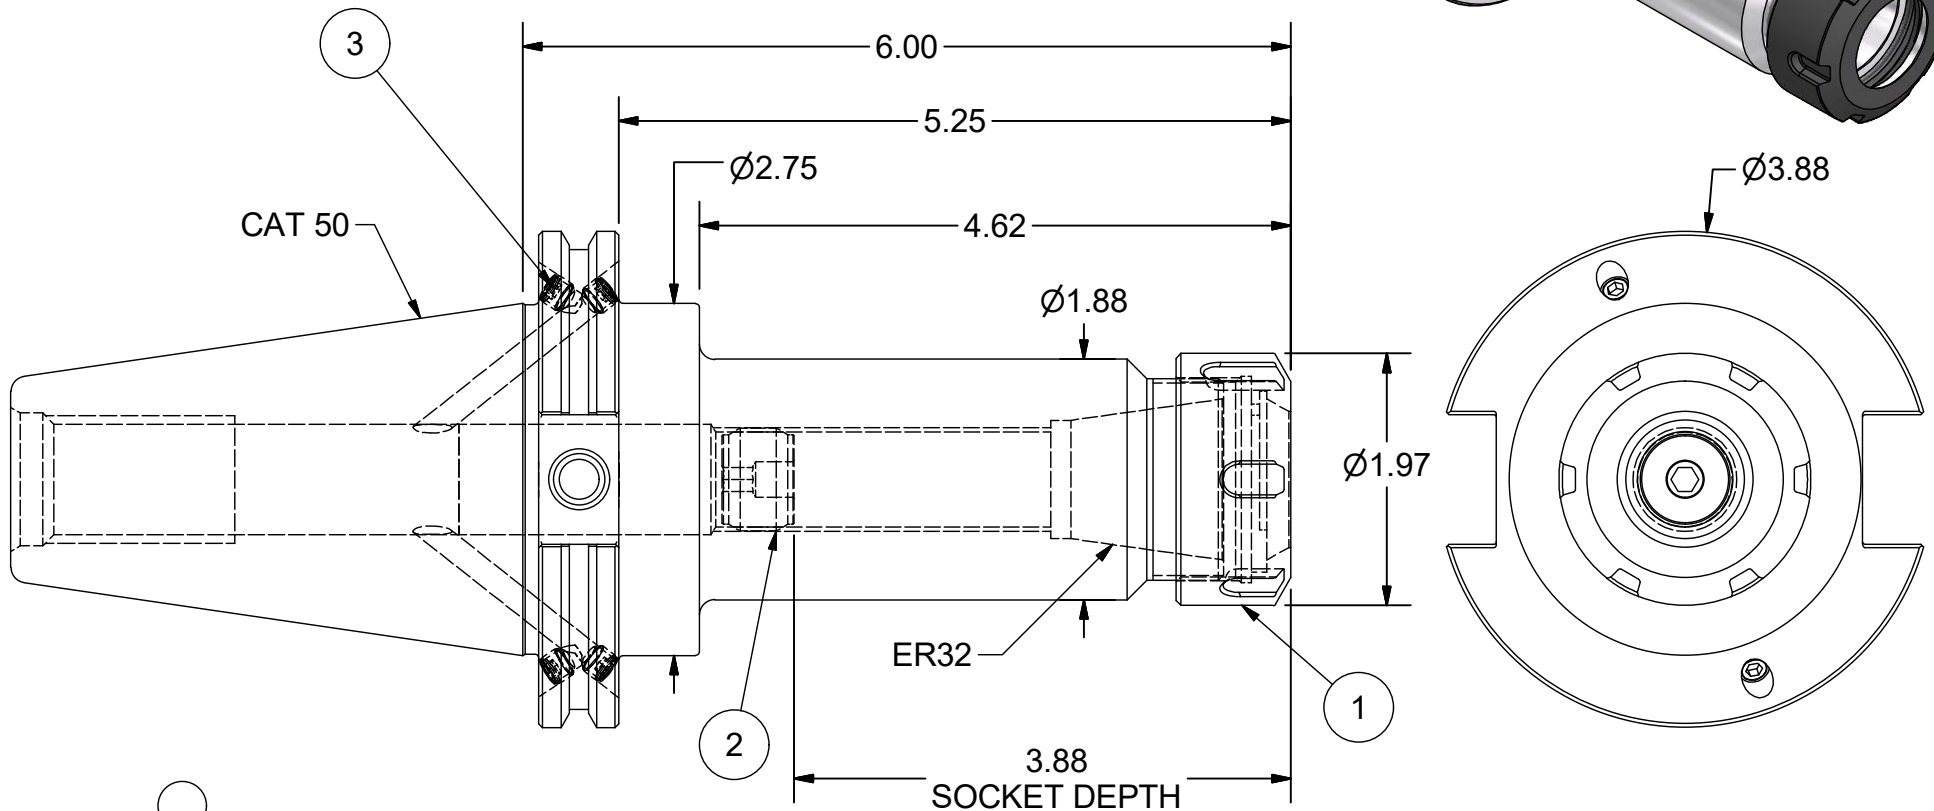

Parts List			
ITEM	QTY	PART NUMBER	DESCRIPTION
1	1	32ERN	COLLET NUT
2	1	BS-18	BACK-UP SCREW, 13/16-16 L.H.
3	4	029-966	SET SCREW, M6 x 5 W/360 DEG. PATCH

PART
NUMBER

C50BC-32ERF600

PARLEC
 (800) TOOL USA
 WORLD HEADQUARTERS
 101 PERINTON PARKWAY
 FAIRPORT, NEW YORK 14450