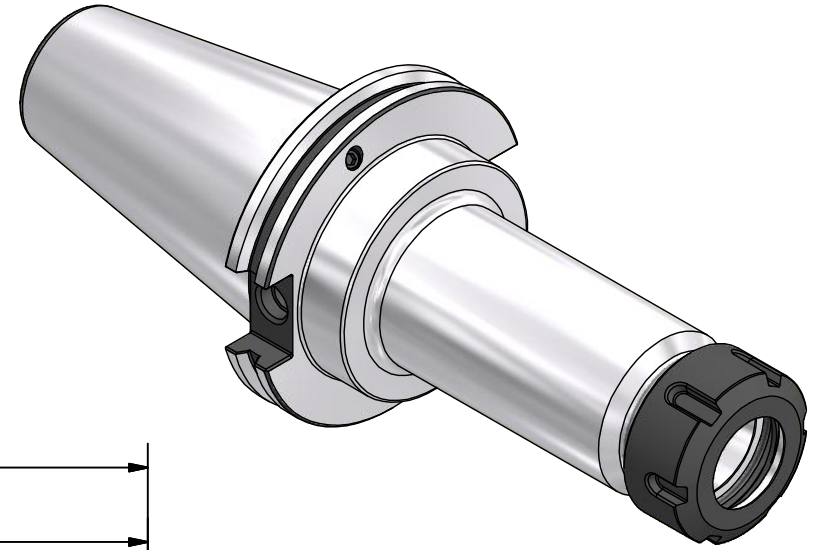

Parts List			
ITEM	QTY	PART NUMBER	DESCRIPTION
1	1	32ERN	COLLET NUT
2	1	BS-18	BACK-UP SCREW, 13/16-16 L.H.
3	4	029-966	SET SCREW, M6 x 5 W/360 DEG. PATCH

PART
NUMBER

C50BC-32ERF600

PARLEC
 (800) TOOL USA
 WORLD HEADQUARTERS
 101 PERINTON PARKWAY
 FAIRPORT, NEW YORK 14450