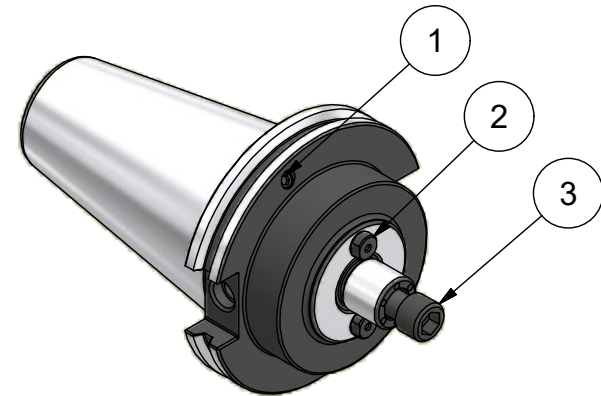

Parts List

ITEM	QTY	PART NUMBER	DESCRIPTION
1	4	029-966	SET SCREW, M6 x 5 W/360 DEG. PATCH
2	2	75KY	DRIVE KEY
3	1	028-192	CAP SCREW, 3/8-24 x 1"

PART NUMBER

C50BC-75SM150C

PARLEC
 (800) TOOL USA
 WORLD HEADQUARTERS
 101 PERINTON PARKWAY
 FAIRPORT, NEW YORK 14450