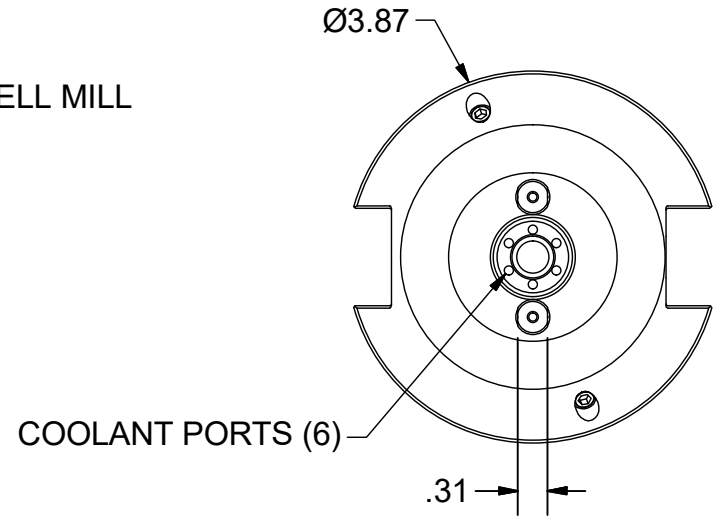

Parts List

ITEM	QTY	PART NUMBER	DESCRIPTION
1	4	029-966	SET SCREW, M6 x 5 W/360 DEG. PATCH
2	2	75KY	DRIVE KEY
3	1	028-192	CAP SCREW, 3/8-24 x 1"

PART NUMBER

C50BC-75SM150C

PARLEC
 (800) TOOL USA
 WORLD HEADQUARTERS
 101 PERINTON PARKWAY
 FAIRPORT, NEW YORK 14450