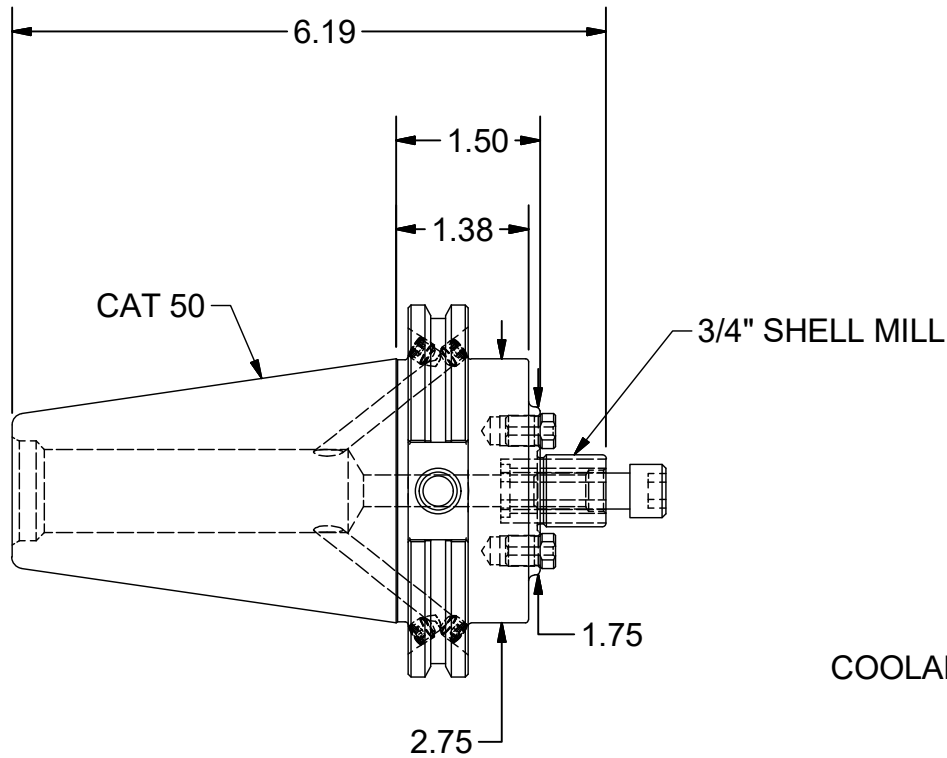

Parts List

ITEM	QTY	PART NUMBER	DESCRIPTION
1	4	029-966	SET SCREW, M6 x 5 W/360 DEG. PATCH
2	2	75KY	DRIVE KEY
3	1	028-192	CAP SCREW, 3/8-24 x 1"

PART NUMBER

C50BC-75SM150C

PARLEC
 (800) TOOL USA
 WORLD HEADQUARTERS
 101 PERINTON PARKWAY
 FAIRPORT, NEW YORK 14450