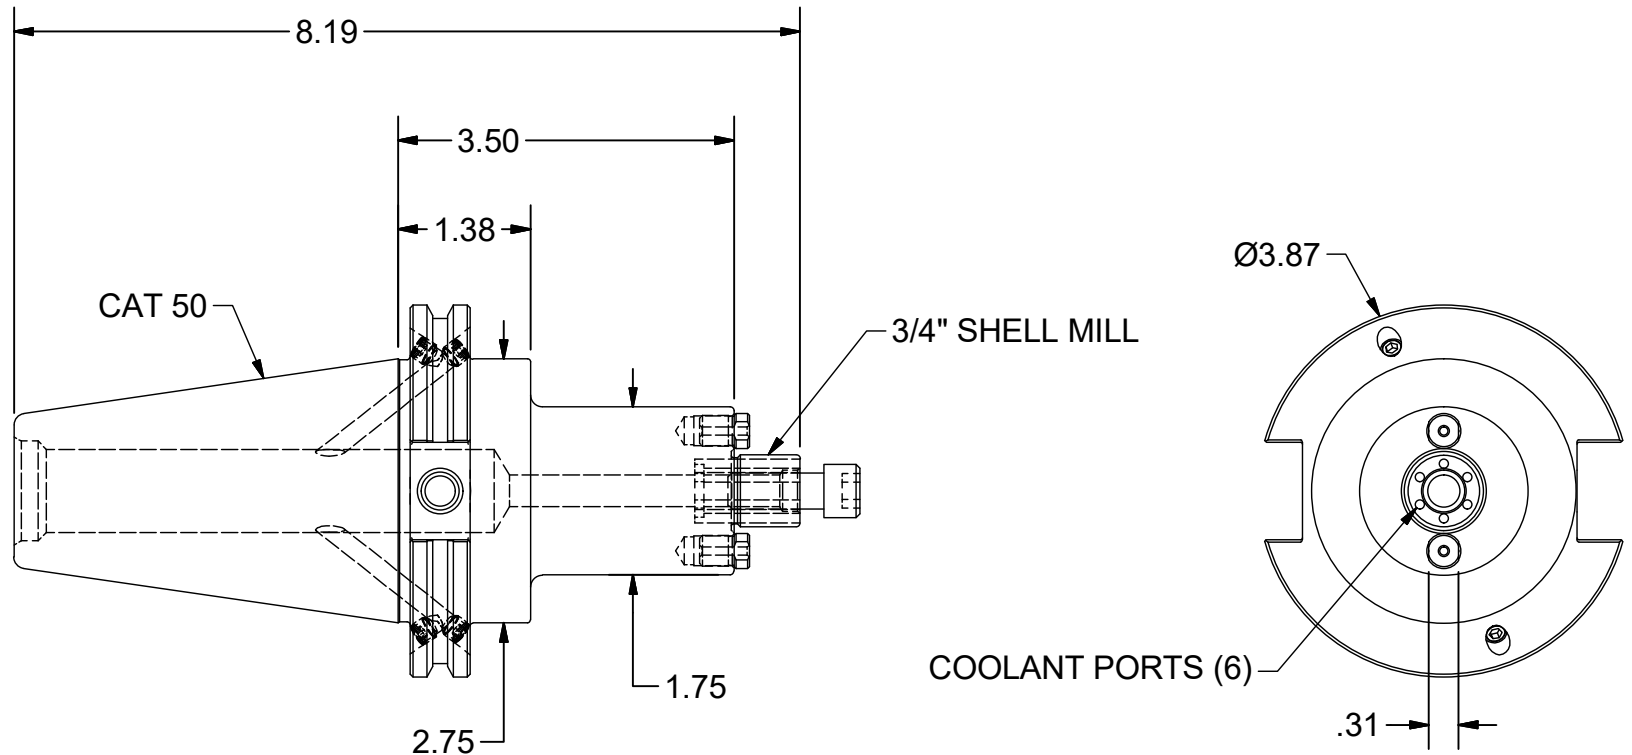

Parts List

ITEM	QTY	PART NUMBER	DESCRIPTION
1	4	029-966	SET SCREW, M6 x 5 W/360 DEG. PATCH
2	2	75KY	DRIVE KEY
3	1	028-192	CAP SCREW, 3/8-24 x 1"

PART NUMBER

C50BC-75SM350C

PARLEC
 (800) TOOL USA
 WORLD HEADQUARTERS
 101 PERINTON PARKWAY
 FAIRPORT, NEW YORK 14450