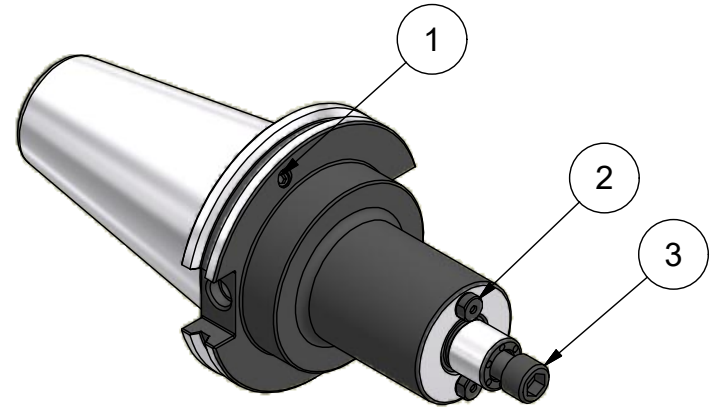

Parts List

ITEM	QTY	PART NUMBER	DESCRIPTION
1	4	029-966	SET SCREW, M6 x 5 W/360 DEG. PATCH
2	2	75KY	DRIVE KEY
3	1	028-192	CAP SCREW, 3/8-24 x 1"

PART NUMBER

C50BC-75SM350C

PARLEC
 (800) TOOL USA
 WORLD HEADQUARTERS
 101 PERINTON PARKWAY
 FAIRPORT, NEW YORK 14450