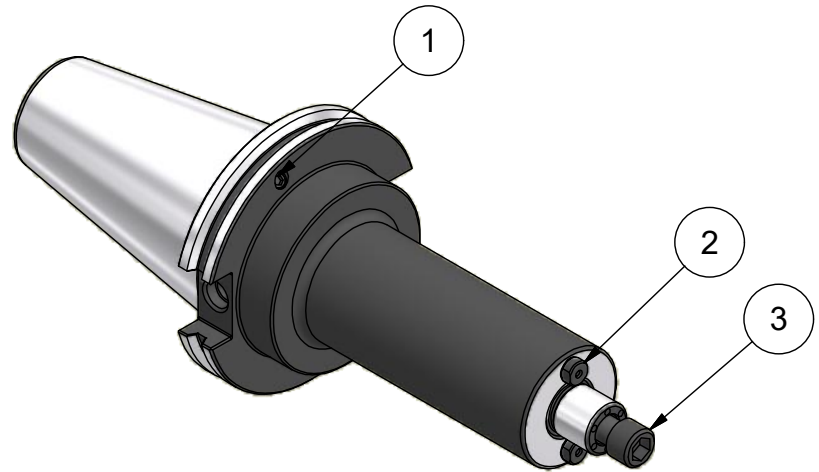

Parts List

ITEM	QTY	PART NUMBER	DESCRIPTION
1	4	029-966	SET SCREW, M6 x 5 W/360 DEG. PATCH
2	2	75KY	DRIVE KEY
3	1	028-192	CAP SCREW, 3/8-24 x 1"

PART NUMBER

C50BC-75SM550C

PARLEC
 (800) TOOL USA
 WORLD HEADQUARTERS
 101 PERINTON PARKWAY
 FAIRPORT, NEW YORK 14450