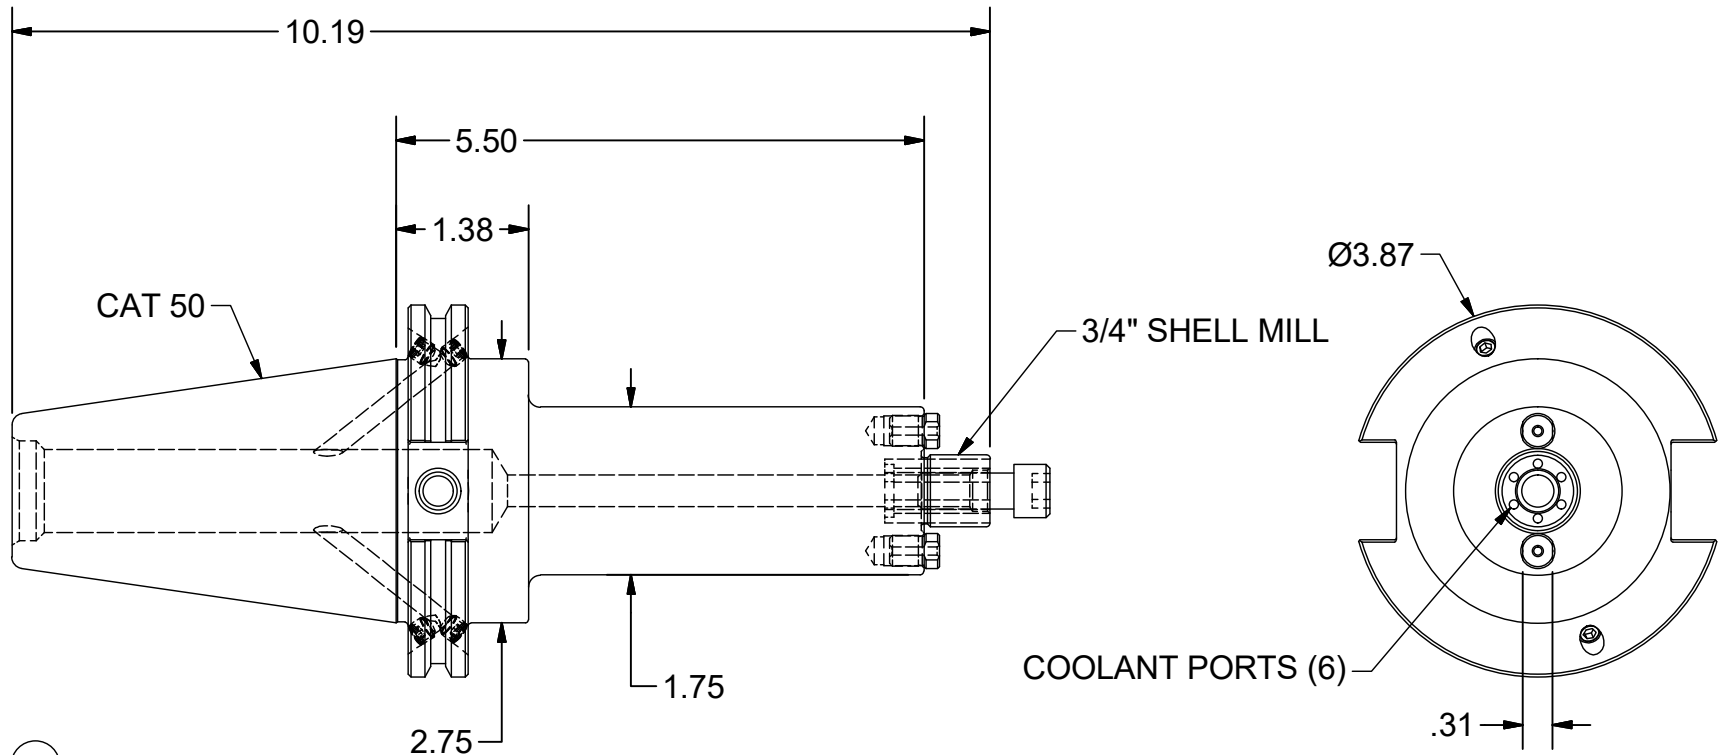

Parts List

ITEM	QTY	PART NUMBER	DESCRIPTION
1	4	029-966	SET SCREW, M6 x 5 W/360 DEG. PATCH
2	2	75KY	DRIVE KEY
3	1	028-192	CAP SCREW, 3/8-24 x 1"

PART NUMBER

C50BC-75SM550C

PARLEC
 (800) TOOL USA
 WORLD HEADQUARTERS
 101 PERINTON PARKWAY
 FAIRPORT, NEW YORK 14450