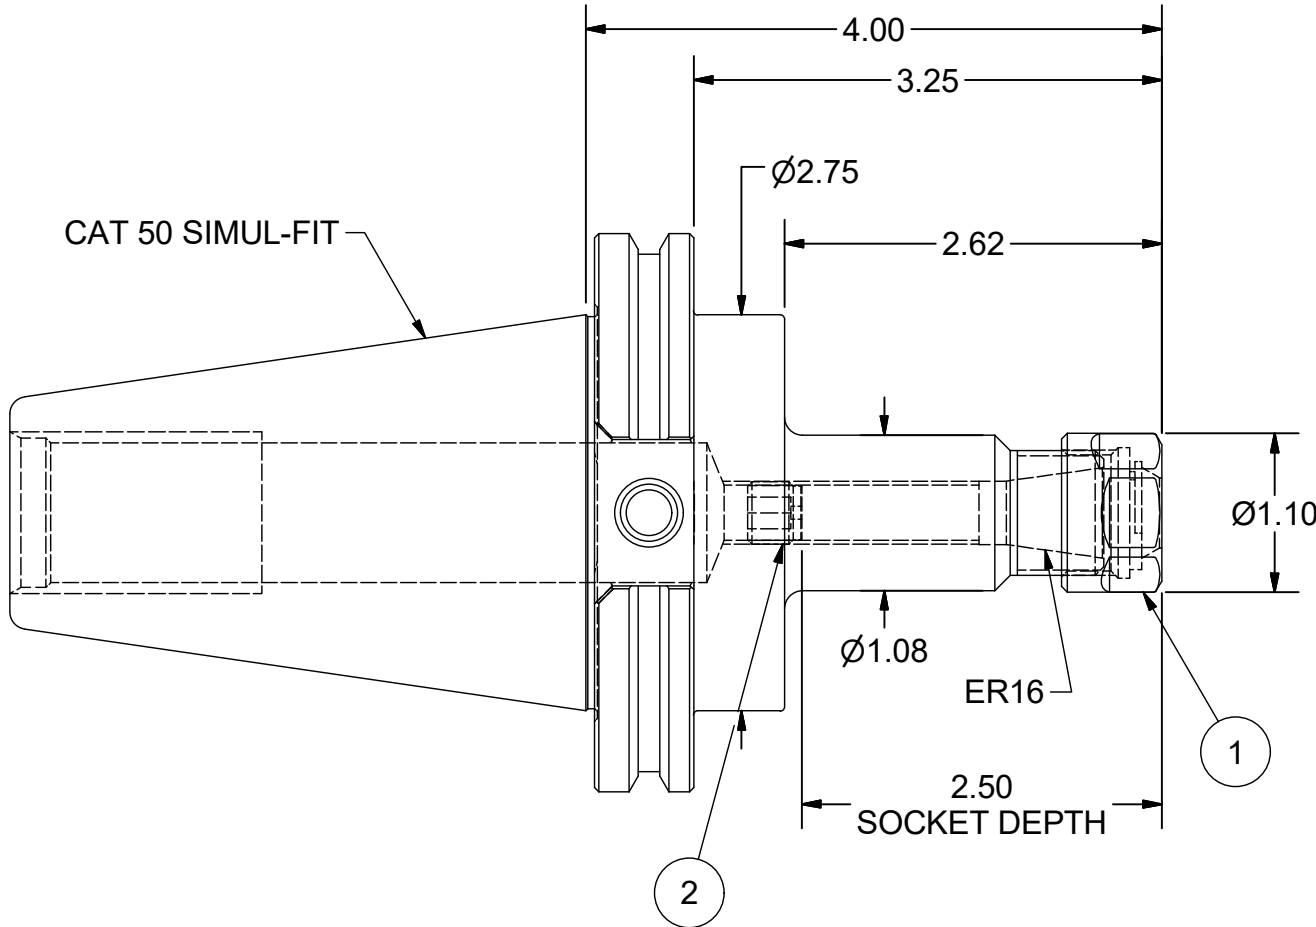

Parts List

ITEM	QTY	PART NUMBER	DESCRIPTION
1	1	16ERHN	COLLET NUT
2	1	BS-20	BACK-UP SCREW, 7/16-20 LH X 3/8

PART NUMBER

C50F-16ERF400

**PARLEC**  
 (800) TOOL USA  
 WORLD HEADQUARTERS  
 101 PERINTON PARKWAY  
 FAIRPORT, NEW YORK 14450