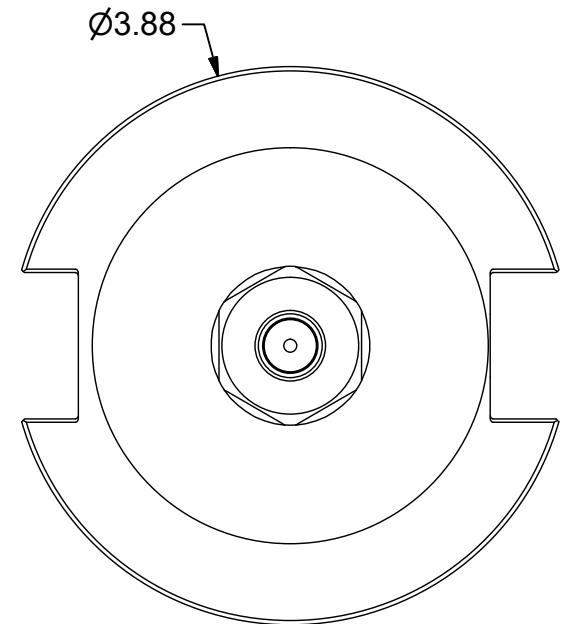

Parts List

ITEM	QTY	PART NUMBER	DESCRIPTION
1	1	16ERHN	COLLET NUT
2	1	BS-20	BACK-UP SCREW, 7/16-20 LH X 3/8

PART NUMBER

C50F-16ERF400

**PARLEC**  
 (800) TOOL USA  
 WORLD HEADQUARTERS  
 101 PERINTON PARKWAY  
 FAIRPORT, NEW YORK 14450