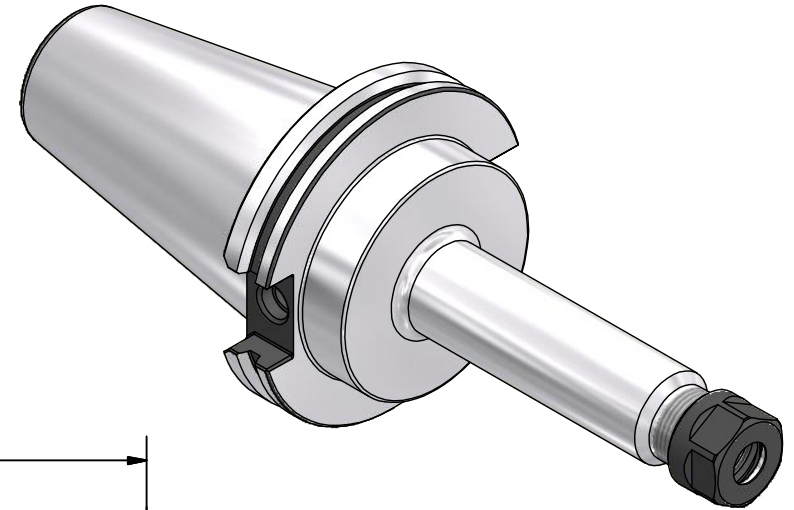

Parts List

ITEM	QTY	PART NUMBER	DESCRIPTION
1	1	16ERHN	COLLET NUT
2	1	BS-20	BACK-UP SCREW, 7/16-20 LH X 3/8

PART
NUMBER

C50F-16ERF600

PARLEC
 (800) TOOL USA
 WORLD HEADQUARTERS
 101 PERINTON PARKWAY
 FAIRPORT, NEW YORK 14450