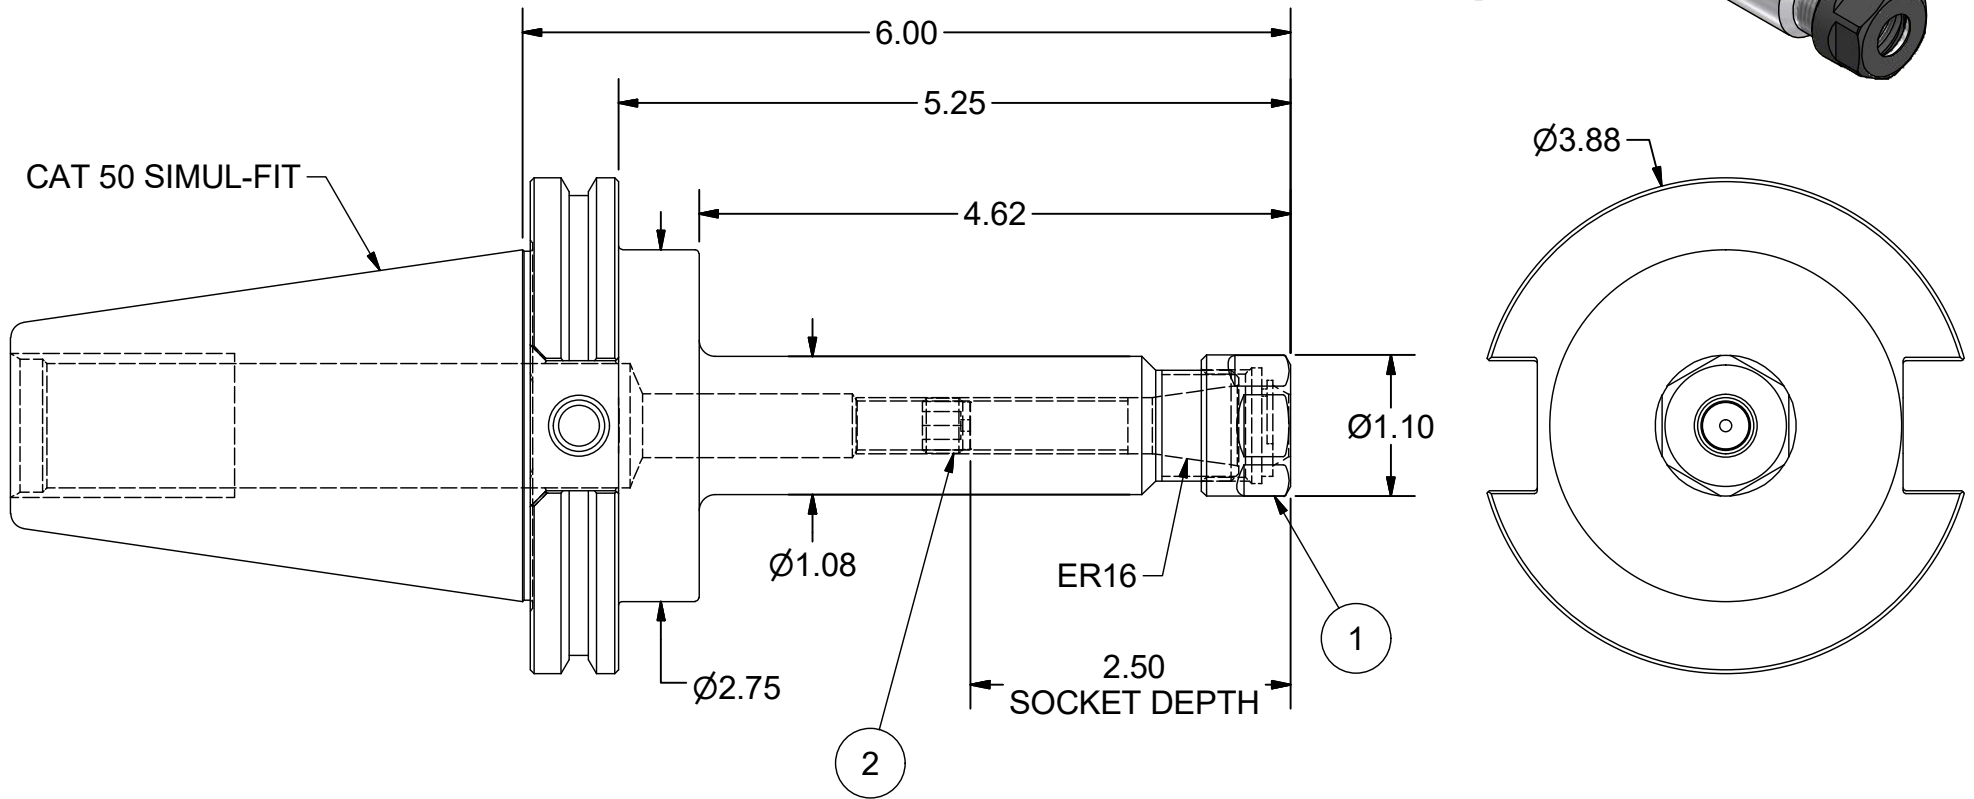

Parts List

ITEM	QTY	PART NUMBER	DESCRIPTION
1	1	16ERHN	COLLET NUT
2	1	BS-20	BACK-UP SCREW, 7/16-20 LH X 3/8

PART
NUMBER

C50F-16ERF600

PARLEC
 (800) TOOL USA
 WORLD HEADQUARTERS
 101 PERINTON PARKWAY
 FAIRPORT, NEW YORK 14450