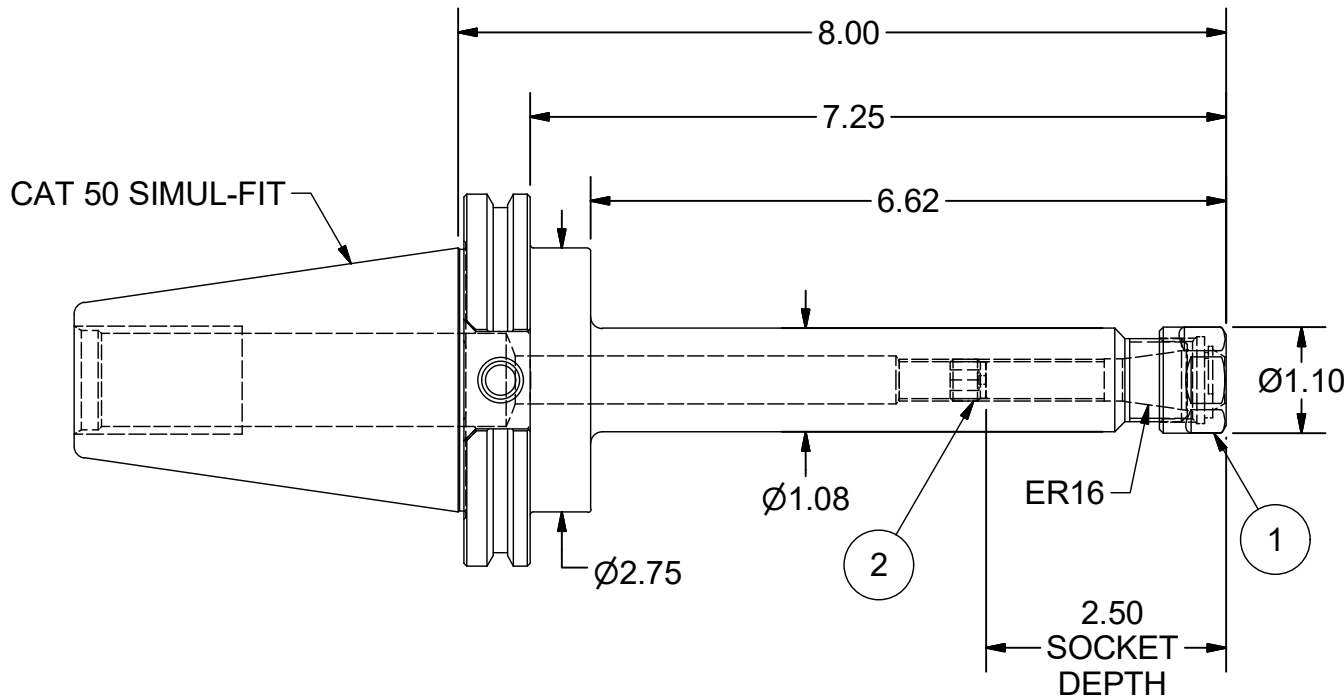

Parts List

ITEM	QTY	PART NUMBER	DESCRIPTION
1	1	16ERHN	COLLET NUT
2	1	BS-20	BACK-UP SCREW, 7/16-20 LH X 3/8

PART  
NUMBER

**C50F-16ERF800**

**PARLEC**  
 (800) TOOL USA  
 WORLD HEADQUARTERS  
 101 PERINTON PARKWAY  
 FAIRPORT, NEW YORK 14450