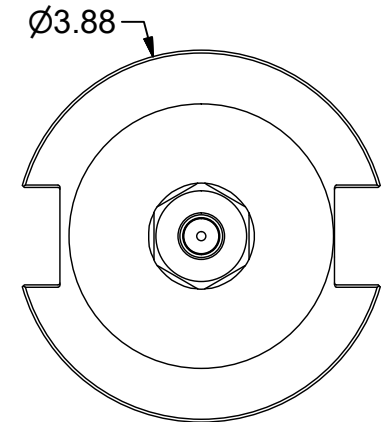

Parts List

ITEM	QTY	PART NUMBER	DESCRIPTION
1	1	16ERHN	COLLET NUT
2	1	BS-20	BACK-UP SCREW, 7/16-20 LH X 3/8

PART  
NUMBER

**C50F-16ERF800**

**PARLEC**  
 (800) TOOL USA  
 WORLD HEADQUARTERS  
 101 PERINTON PARKWAY  
 FAIRPORT, NEW YORK 14450