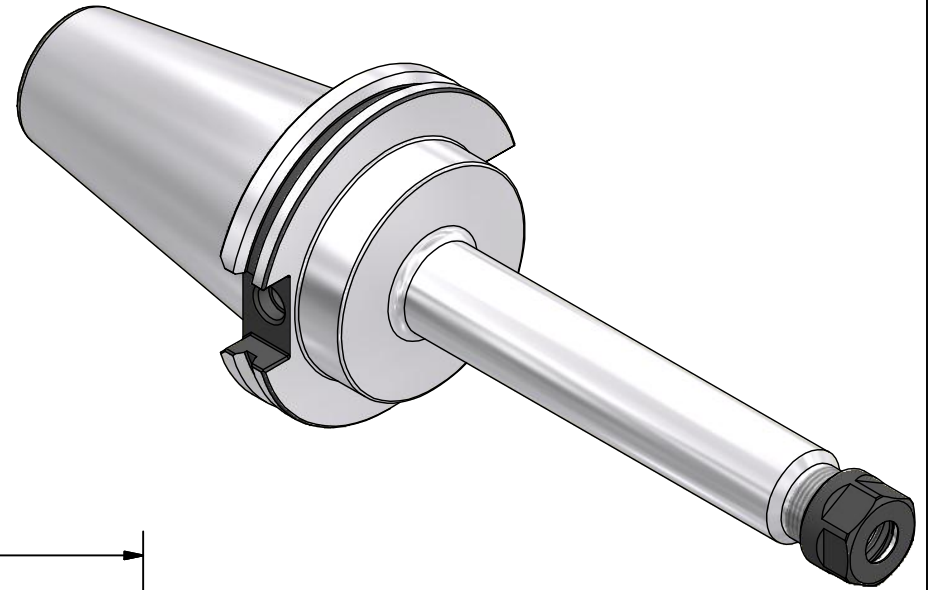

Parts List

ITEM	QTY	PART NUMBER	DESCRIPTION
1	1	16ERHN	COLLET NUT
2	1	BS-20	BACK-UP SCREW, 7/16-20 LH X 3/8

PART  
NUMBER

**C50F-16ERF800**

**PARLEC**  
 (800) TOOL USA  
 WORLD HEADQUARTERS  
 101 PERINTON PARKWAY  
 FAIRPORT, NEW YORK 14450