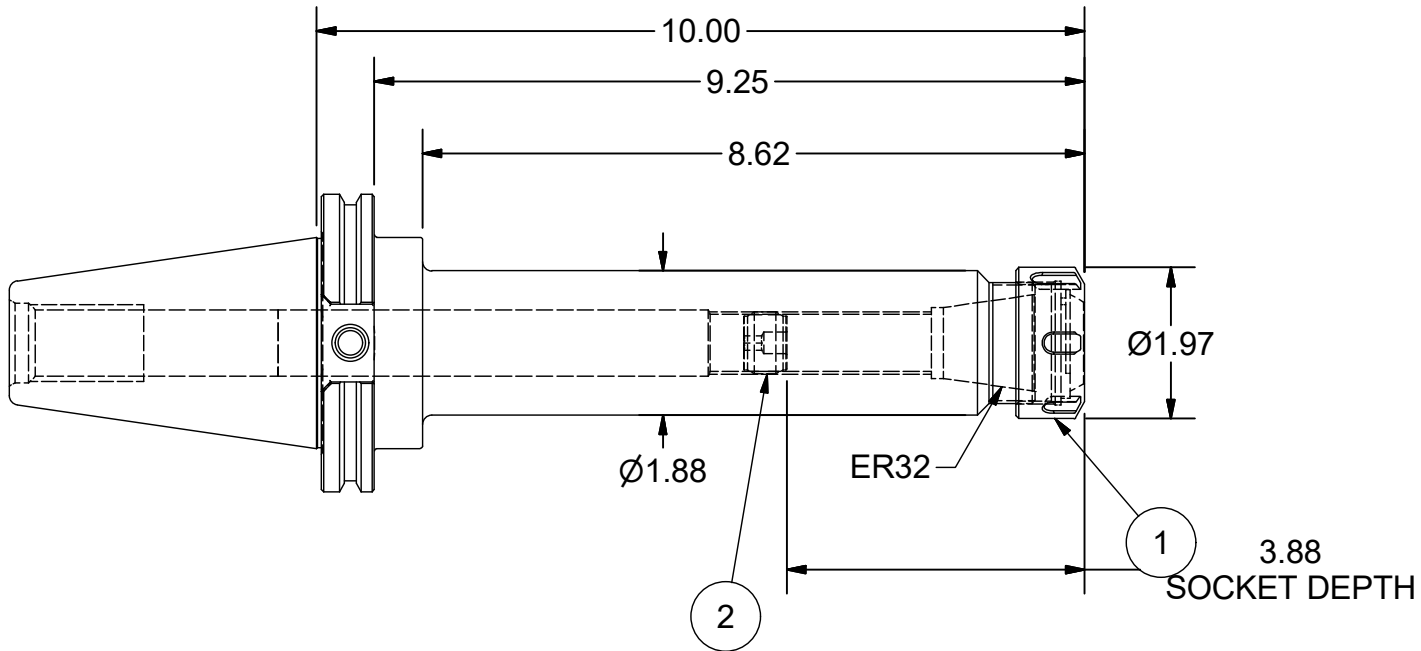

Parts List

ITEM	QTY	PART NUMBER	DESCRIPTION
1	1	32ERN	COLLET NUT
2	1	BS-18	BACK-UP SCREW, 13/16-16 L.H.

PART  
NUMBER

**C50F-32ERF1000**

**PARLEC**

(800) TOOL USA  
WORLD HEADQUARTERS  
101 PERINTON PARKWAY  
FAIRPORT, NEW YORK 14450