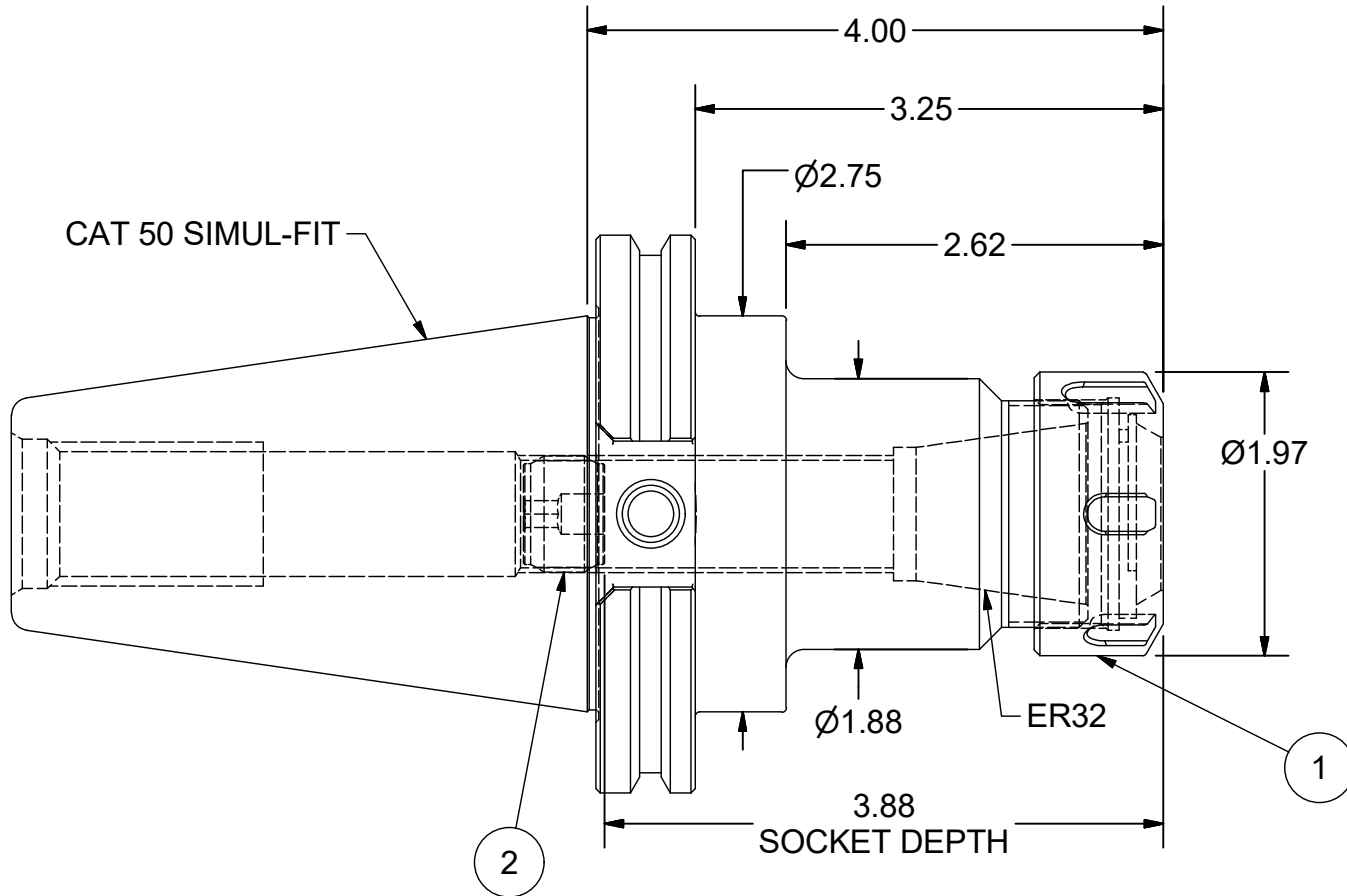

Parts List

ITEM	QTY	PART NUMBER	DESCRIPTION
1	1	32ERN	COLLET NUT
2	1	BS-18	BACK-UP SCREW, 13/16-16 L.H.

PART
NUMBER

C50F-32ERF400

PARLEC
 (800) TOOL USA
 WORLD HEADQUARTERS
 101 PERINTON PARKWAY
 FAIRPORT, NEW YORK 14450