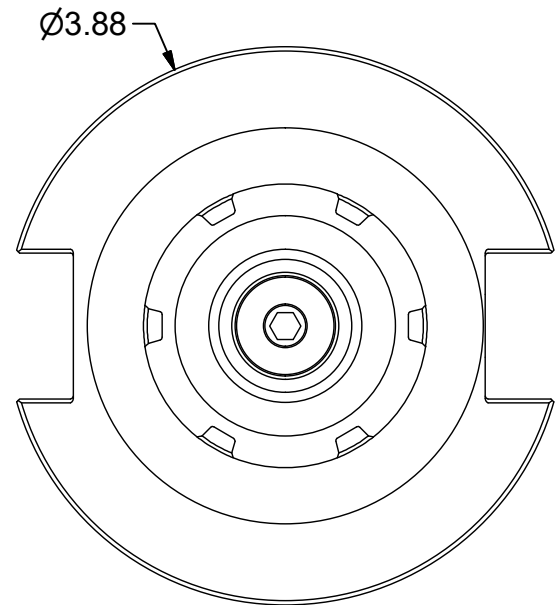

Parts List

ITEM	QTY	PART NUMBER	DESCRIPTION
1	1	32ERN	COLLET NUT
2	1	BS-18	BACK-UP SCREW, 13/16-16 L.H.

PART
NUMBER

C50F-32ERF400

PARLEC
 (800) TOOL USA
 WORLD HEADQUARTERS
 101 PERINTON PARKWAY
 FAIRPORT, NEW YORK 14450