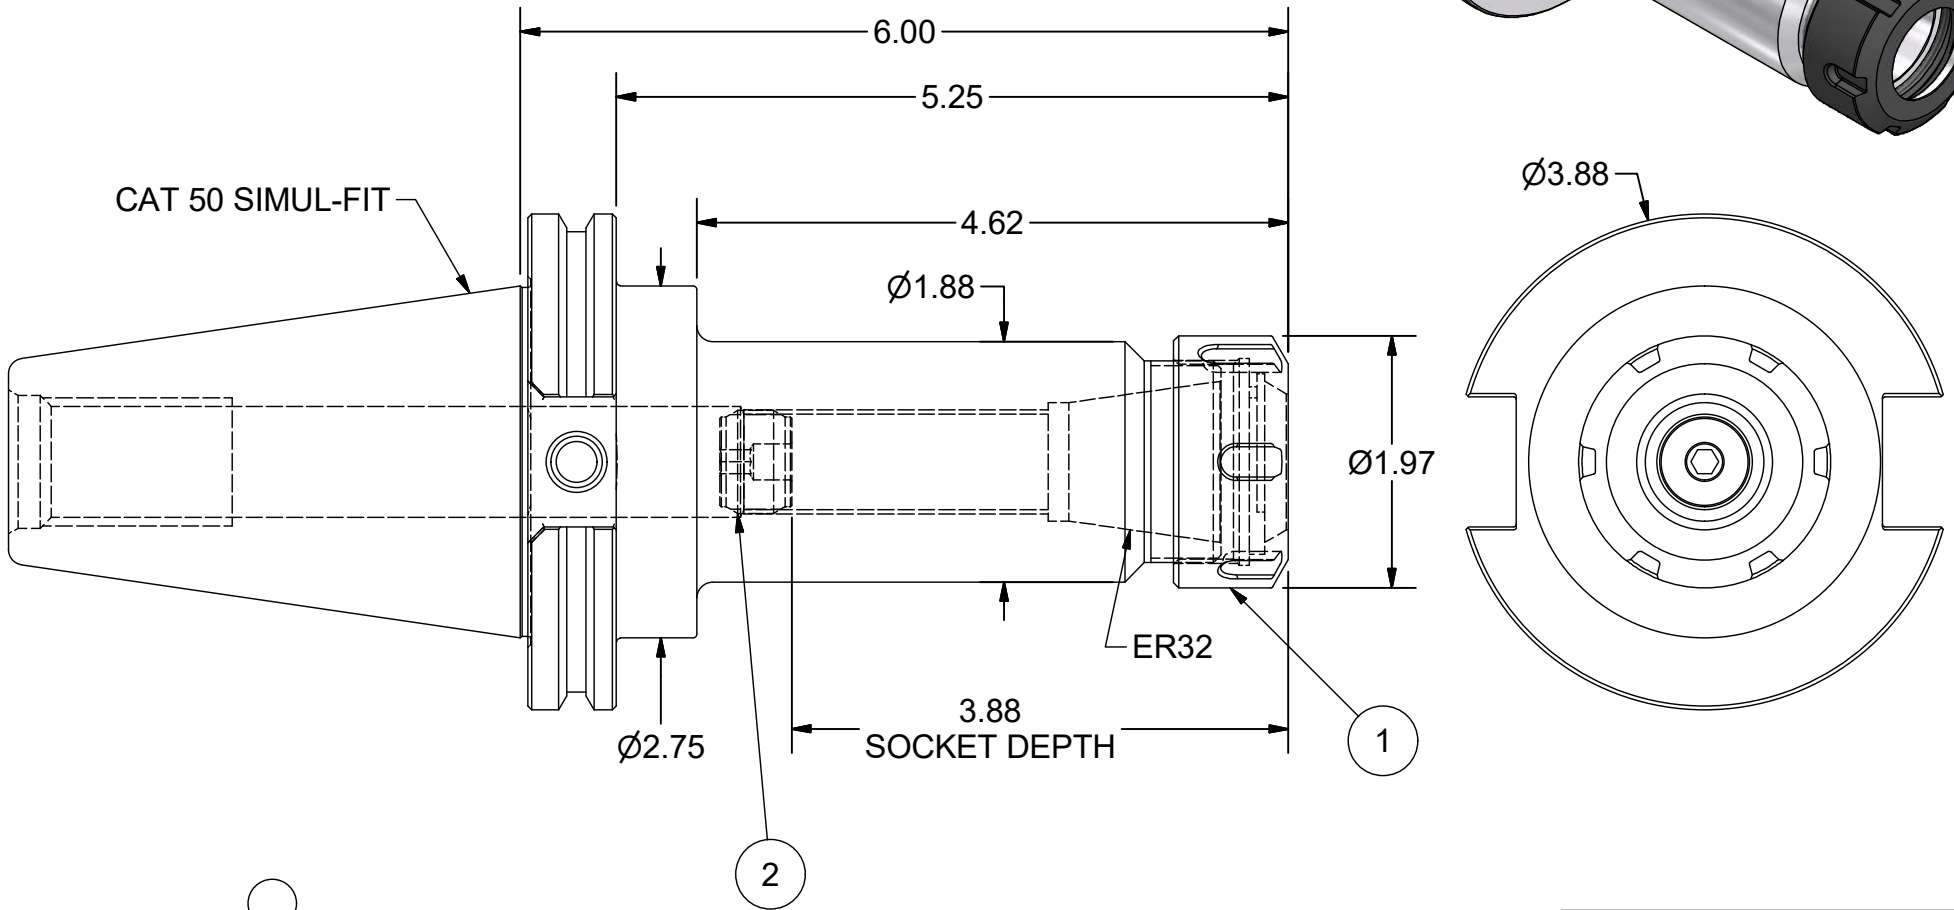

Parts List

ITEM	QTY	PART NUMBER	DESCRIPTION
1	1	32ERN	COLLET NUT
2	1	BS-18	BACK-UP SCREW, 13/16-16 L.H.

PART
NUMBER

C50F-32ERF600

PARLEC
 (800) TOOL USA
 WORLD HEADQUARTERS
 101 PERINTON PARKWAY
 FAIRPORT, NEW YORK 14450