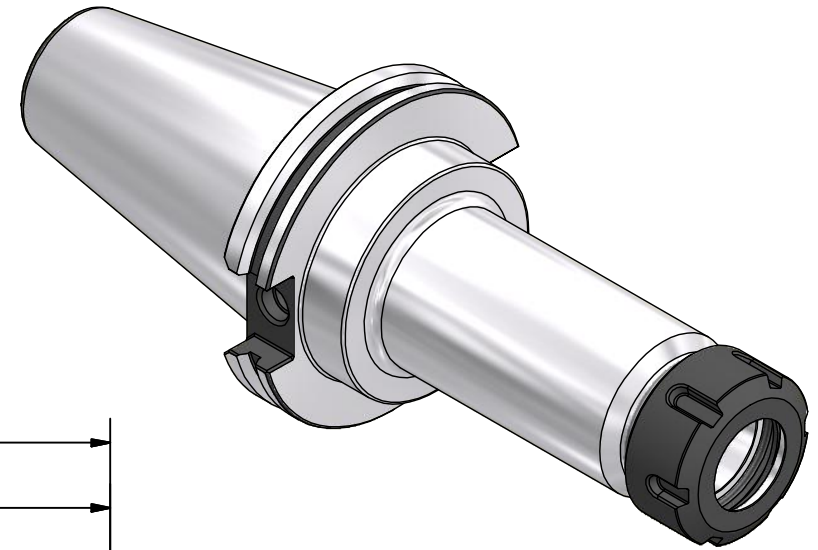

Parts List

ITEM	QTY	PART NUMBER	DESCRIPTION
1	1	32ERN	COLLET NUT
2	1	BS-18	BACK-UP SCREW, 13/16-16 L.H.

PART
NUMBER

C50F-32ERF600

PARLEC
 (800) TOOL USA
 WORLD HEADQUARTERS
 101 PERINTON PARKWAY
 FAIRPORT, NEW YORK 14450