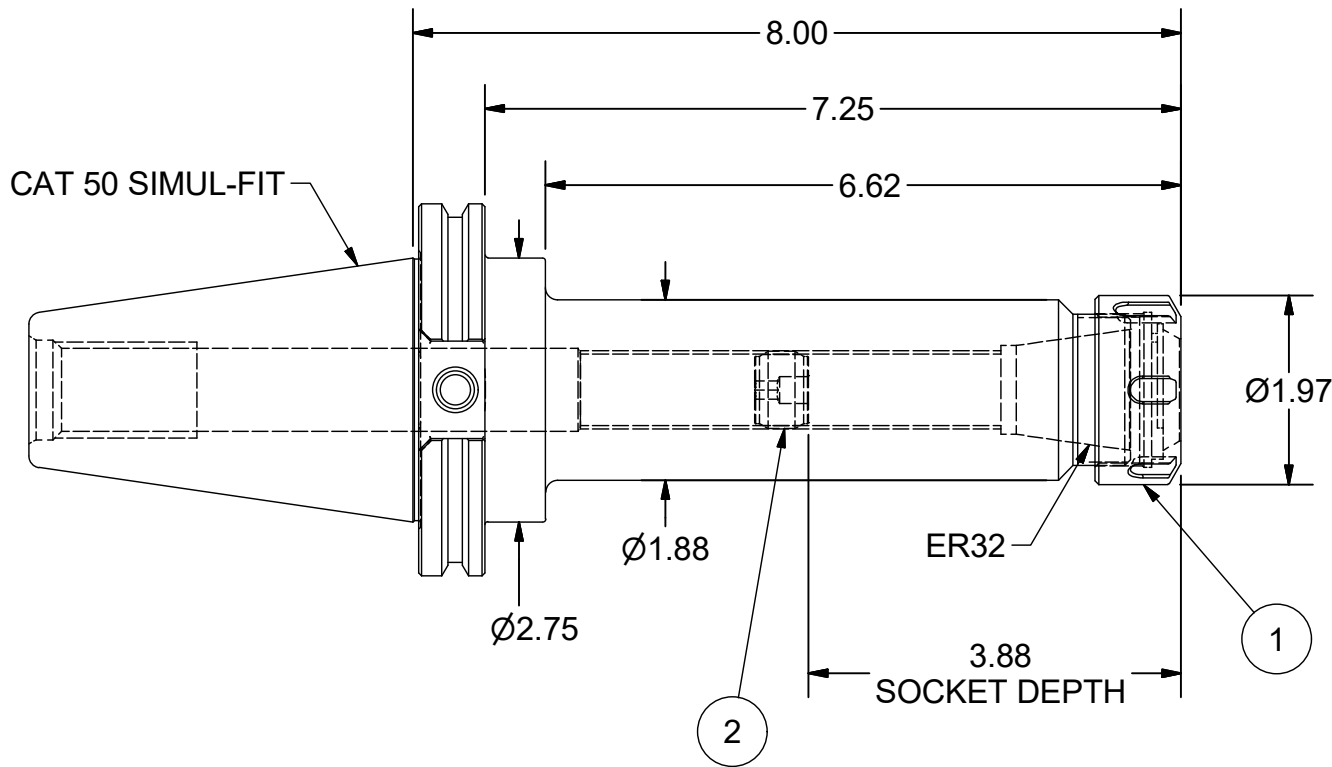

Parts List

ITEM	QTY	PART NUMBER	DESCRIPTION
1	1	32ERN	COLLET NUT
2	1	BS-18	BACK-UP SCREW, 13/16-16 L.H.

PART  
NUMBER

C50F-32ERF800

**PARLEC**  
(800) TOOL USA  
WORLD HEADQUARTERS  
101 PERINTON PARKWAY  
FAIRPORT, NEW YORK 14450