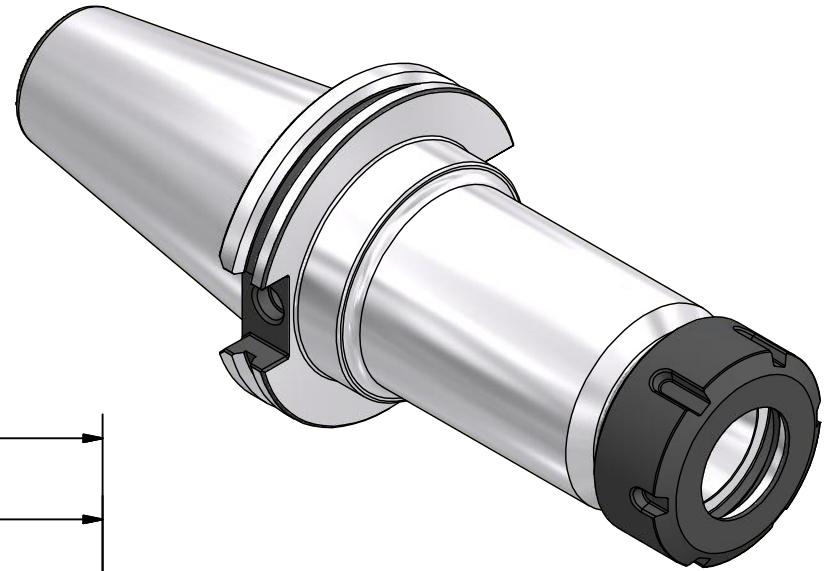

Parts List

ITEM	QTY	PART NUMBER	DESCRIPTION
1	1	40ERN	COLLET NUT
2	1	BS-10	BACK-UP SCREW; 1 1/8-16 L.H.

PART  
NUMBER

**C50F-40ERF600**

**PARLEC**  
 (800) TOOL USA  
 WORLD HEADQUARTERS  
 101 PERINTON PARKWAY  
 FAIRPORT, NEW YORK 14450