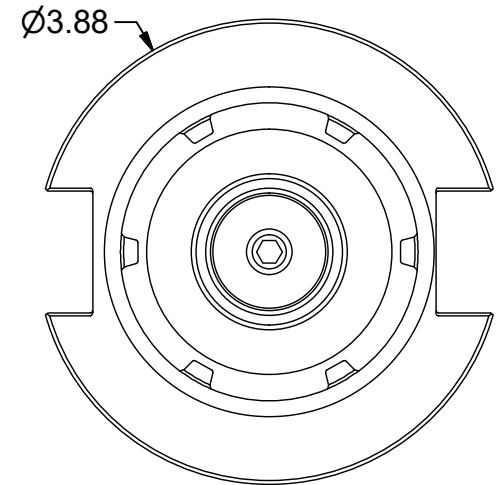

Parts List

ITEM	QTY	PART NUMBER	DESCRIPTION
1	1	40ERN	COLLET NUT
2	1	BS-10	BACK-UP SCREW; 1 1/8-16 L.H.

PART  
NUMBER

**C50F-40ERF600**

**PARLEC**  
 (800) TOOL USA  
 WORLD HEADQUARTERS  
 101 PERINTON PARKWAY  
 FAIRPORT, NEW YORK 14450