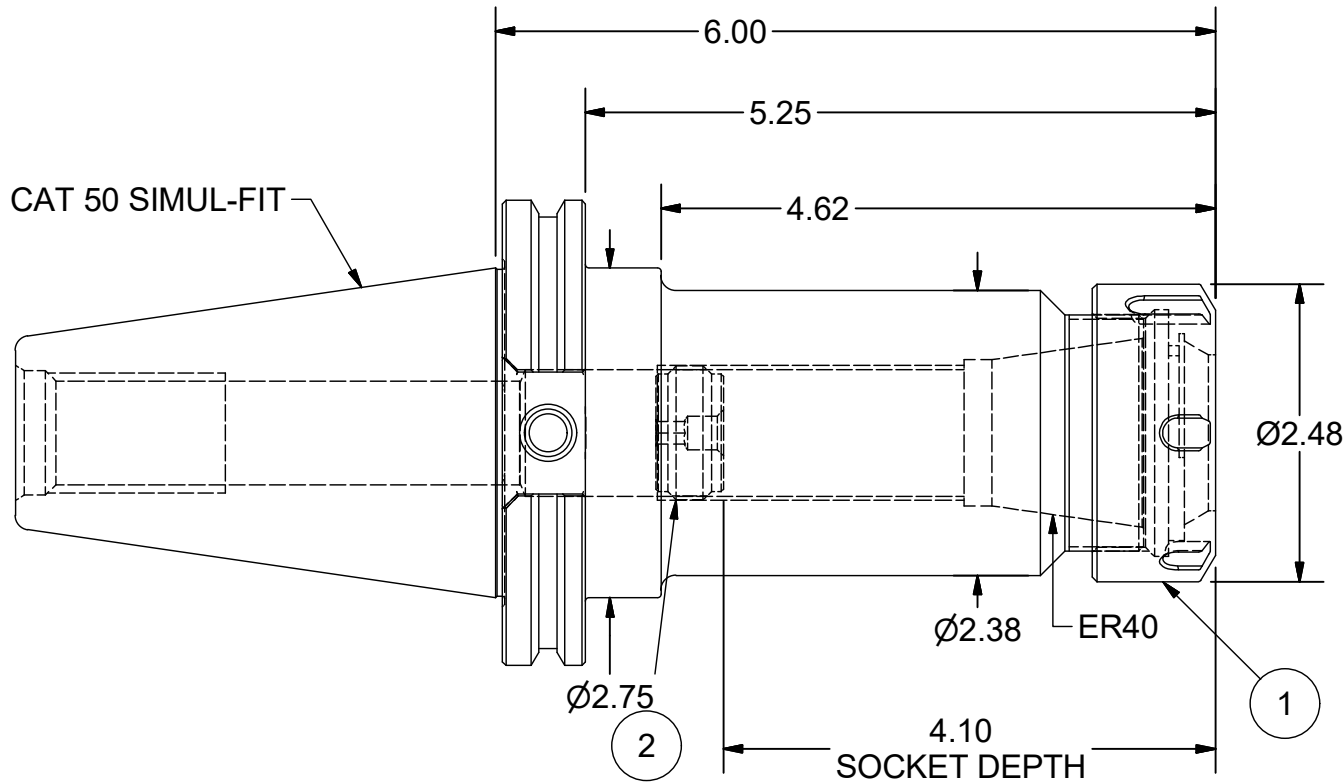

Parts List

ITEM	QTY	PART NUMBER	DESCRIPTION
1	1	40ERN	COLLET NUT
2	1	BS-10	BACK-UP SCREW; 1 1/8-16 L.H.

PART  
NUMBER

**C50F-40ERF600**

**PARLEC**  
 (800) TOOL USA  
 WORLD HEADQUARTERS  
 101 PERINTON PARKWAY  
 FAIRPORT, NEW YORK 14450