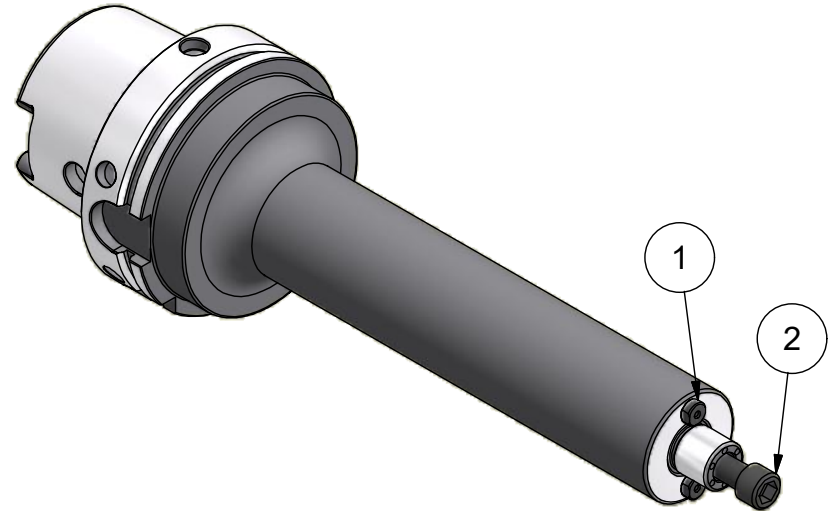

Parts List

ITEM	QTY	PART NUMBER	DESCRIPTION
1	2	75KY	DRIVE KEY
2	1	028-192	CAP SCREW, 3/8-24 x 1"

THIS DRAWING IS FOR CUSTOMER APPROVAL ONLY

RETURN FAX: 1-800-866-5917

SIGNATURE _____

DATE _____

COOLANT PORTS (6)