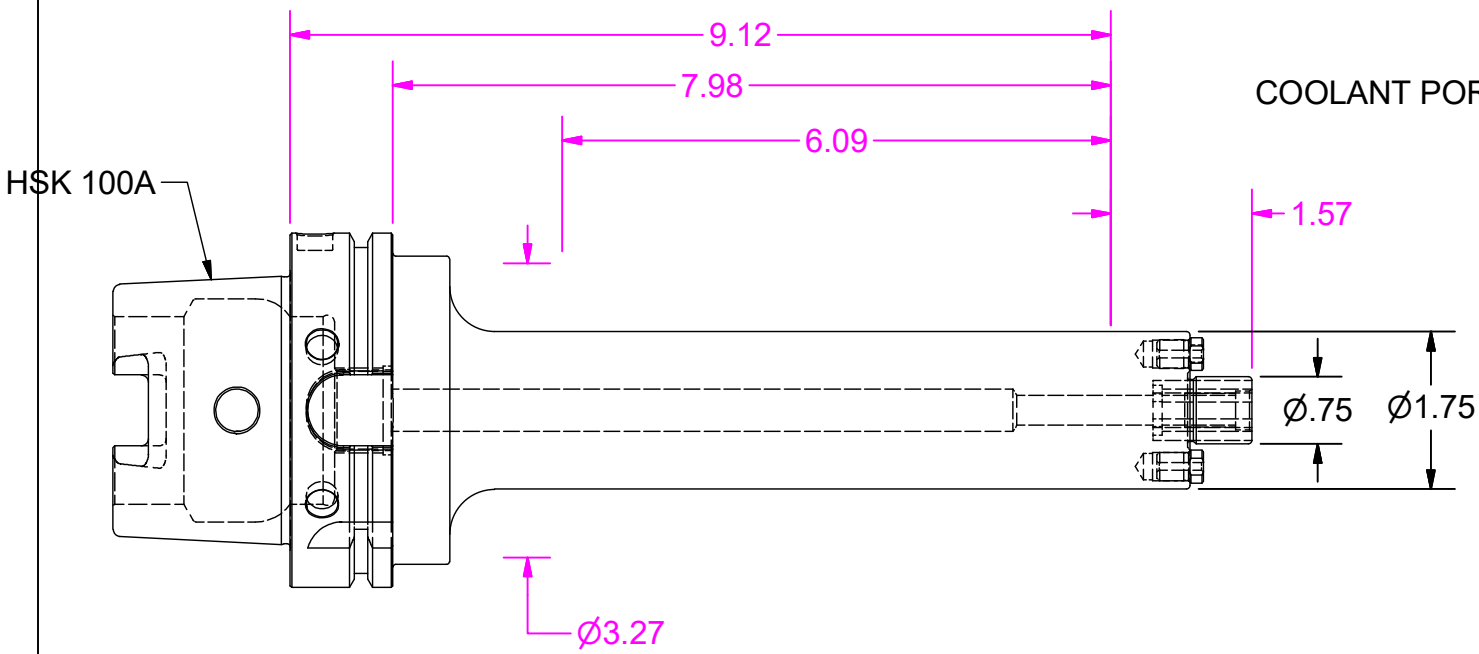

Parts List

ITEM	QTY	PART NUMBER	DESCRIPTION
1	2	75KY	DRIVE KEY
2	1	028-192	CAP SCREW, 3/8-24 x 1"

THIS DRAWING IS FOR CUSTOMER APPROVAL ONLY

RETURN FAX: 1-800-866-5917

SIGNATURE _____

DATE _____

COOLANT PORTS (6)