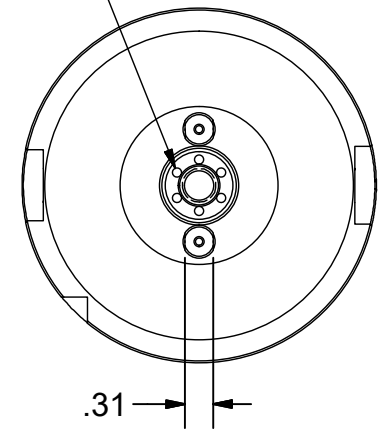

BOEING #24

PART NUMBER

H100A-75SM1000C

PARLEC
(800) TOOL USA
WORLD HEADQUARTERS
101 PERINTON PARKWAY
FAIRPORT, NEW YORK 14450