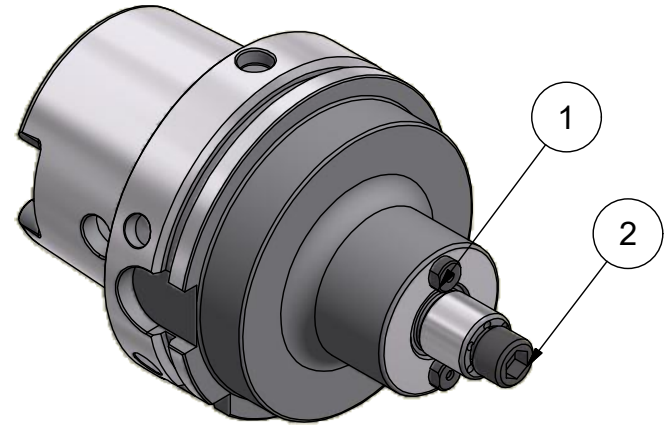

Parts List

ITEM	QTY	PART NUMBER	DESCRIPTION
1	2	75KY	DRIVE KEY
2	1	028-192	CAP SCREW, 3/8-24 x 1"

PART
NUMBER

H100A-75SM300C

PARLEC
 (800) TOOL USA
 WORLD HEADQUARTERS
 101 PERINTON PARKWAY
 FAIRPORT, NEW YORK 14450