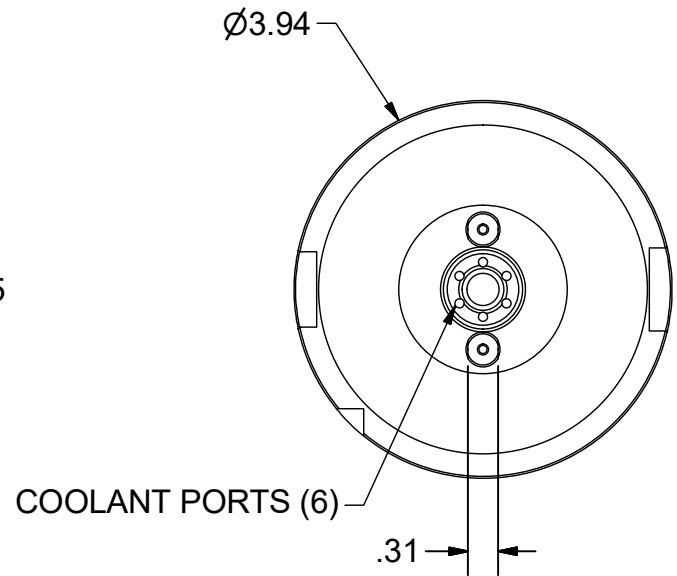

Parts List

ITEM	QTY	PART NUMBER	DESCRIPTION
1	2	75KY	DRIVE KEY
2	1	028-192	CAP SCREW, 3/8-24 x 1"

PART
NUMBER

H100A-75SM300C

PARLEC
 (800) TOOL USA
 WORLD HEADQUARTERS
 101 PERINTON PARKWAY
 FAIRPORT, NEW YORK 14450