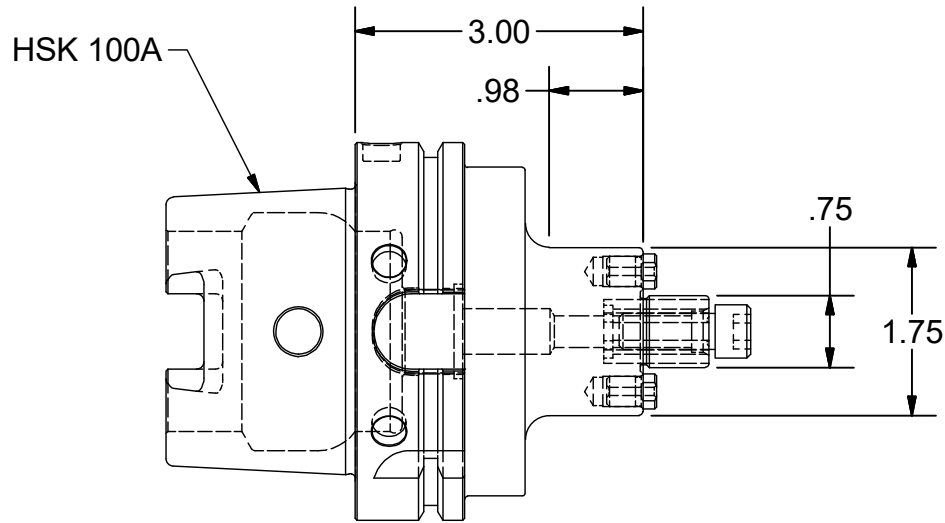

Parts List

ITEM	QTY	PART NUMBER	DESCRIPTION
1	2	75KY	DRIVE KEY
2	1	028-192	CAP SCREW, 3/8-24 x 1"

PART
NUMBER

H100A-75SM300C

PARLEC
 (800) TOOL USA
 WORLD HEADQUARTERS
 101 PERINTON PARKWAY
 FAIRPORT, NEW YORK 14450