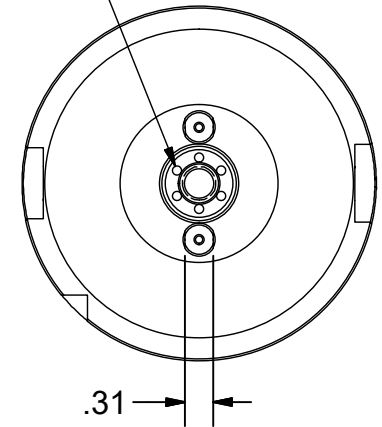

BOEING #24

PART NUMBER

H100A-75SM800C

PARLEC
(800) TOOL USA
WORLD HEADQUARTERS
101 PERINTON PARKWAY
FAIRPORT, NEW YORK 14450