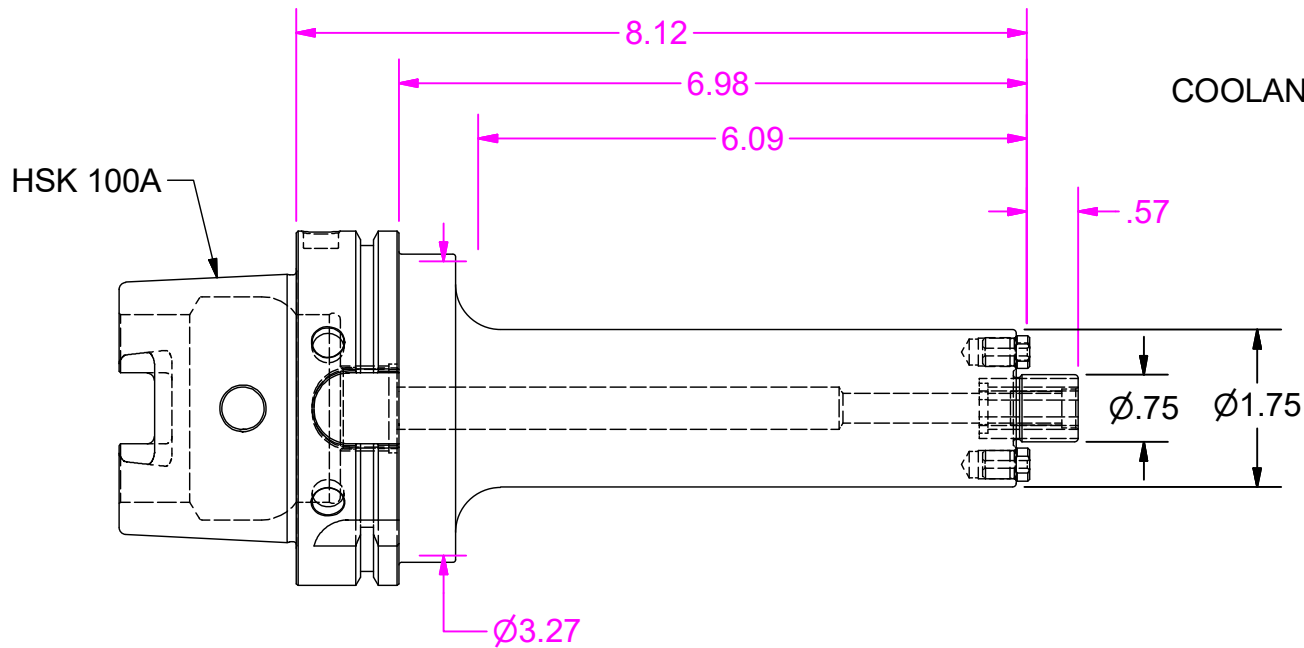

Parts List

ITEM	QTY	PART NUMBER	DESCRIPTION
1	2	75KY	DRIVE KEY
2	1	028-192	CAP SCREW, 3/8-24 x 1"

THIS DRAWING IS FOR CUSTOMER APPROVAL ONLY

RETURN FAX: 1-800-866-5917

SIGNATURE _____

DATE _____

COOLANT PORTS (6)