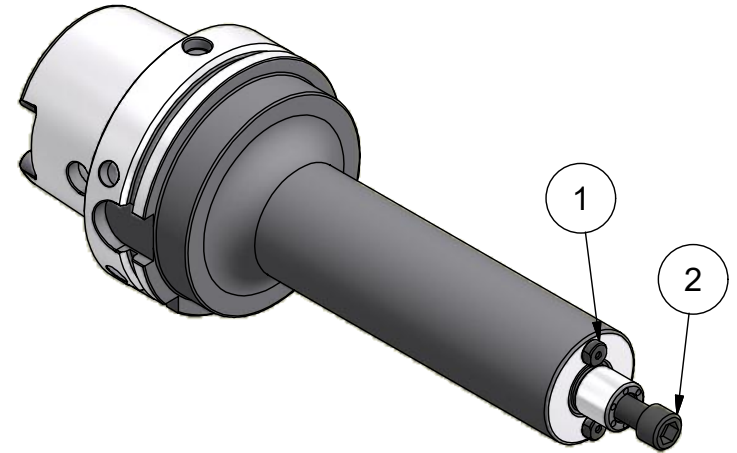

Parts List

ITEM	QTY	PART NUMBER	DESCRIPTION
1	2	75KY	DRIVE KEY
2	1	028-192	CAP SCREW, 3/8-24 x 1"

THIS DRAWING IS FOR CUSTOMER APPROVAL ONLY

RETURN FAX: 1-800-866-5917

SIGNATURE _____

DATE _____

COOLANT PORTS (6)