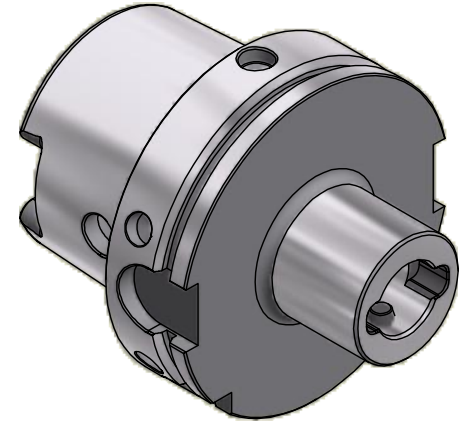

Parts List

ITEM	QTY	PART NUMBER	DESCRIPTION
1	1	880-004	PC SCREW, SIZE 4

Assembly Model:H100A-PC4-65-3415-341-T11-3

PART
NUMBER

H100A-PC4-65

PARLEC
 (800) TOOL USA
 WORLD HEADQUARTERS
 101 PERINTON PARKWAY
 FAIRPORT, NEW YORK 14450