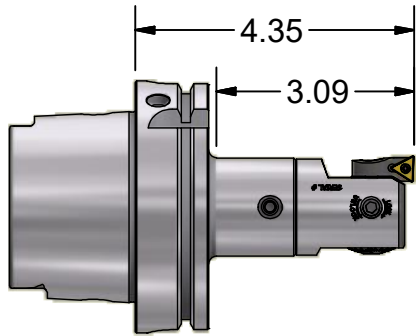

Parts List

ITEM	QTY	PART NUMBER	DESCRIPTION
1	1	880-004	PC SCREW, SIZE 4

Assembly Model:H100A-PC4-65-3415-341-T11-3

PART
NUMBER

H100A-PC4-65

PARLEC
 (800) TOOL USA
 WORLD HEADQUARTERS
 101 PERINTON PARKWAY
 FAIRPORT, NEW YORK 14450