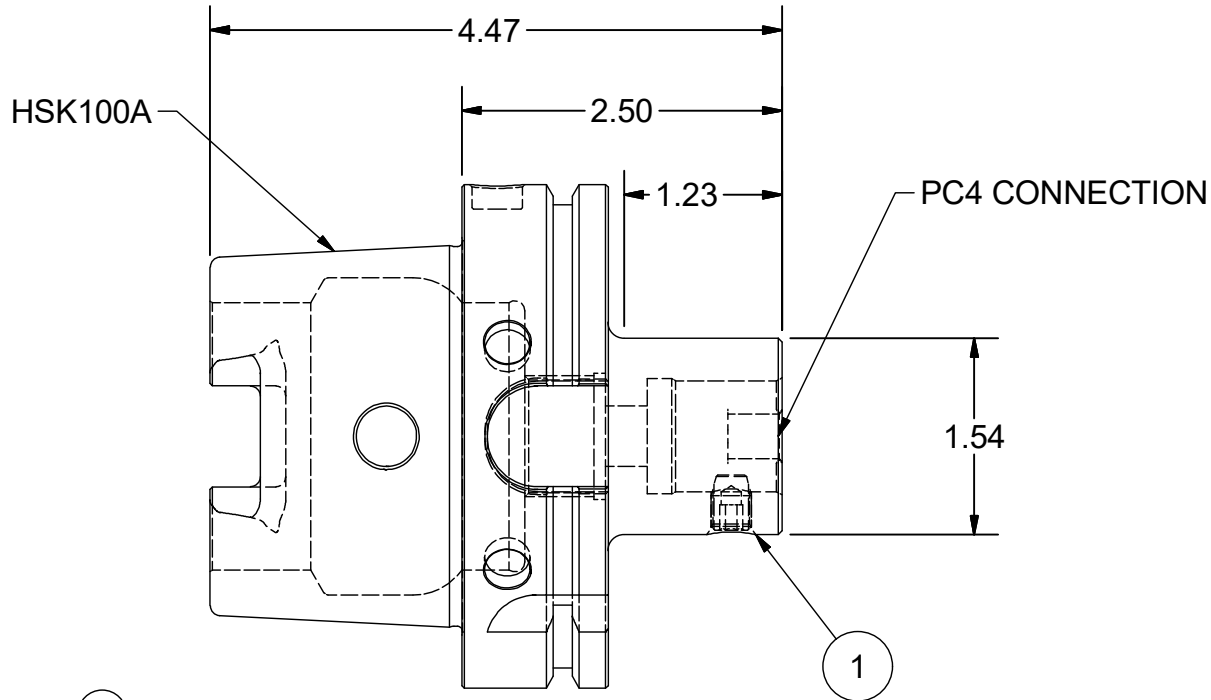

Parts List

ITEM	QTY	PART NUMBER	DESCRIPTION
1	1	880-004	PC SCREW, SIZE 4

Assembly Model:H100A-PC4-65-3415-341-T11-3

PART
NUMBER

H100A-PC4-65

PARLEC
 (800) TOOL USA
 WORLD HEADQUARTERS
 101 PERINTON PARKWAY
 FAIRPORT, NEW YORK 14450