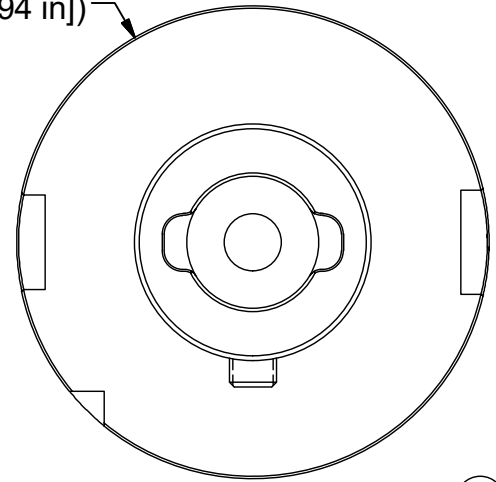

(Ø100 [3.94 in])

Parts List			
ITEM	QTY	PART NUMBER	DESCRIPTION
1	1	880-005	PC SCREW, SIZE 5

PART
NUMBER

H100A-PC5-122