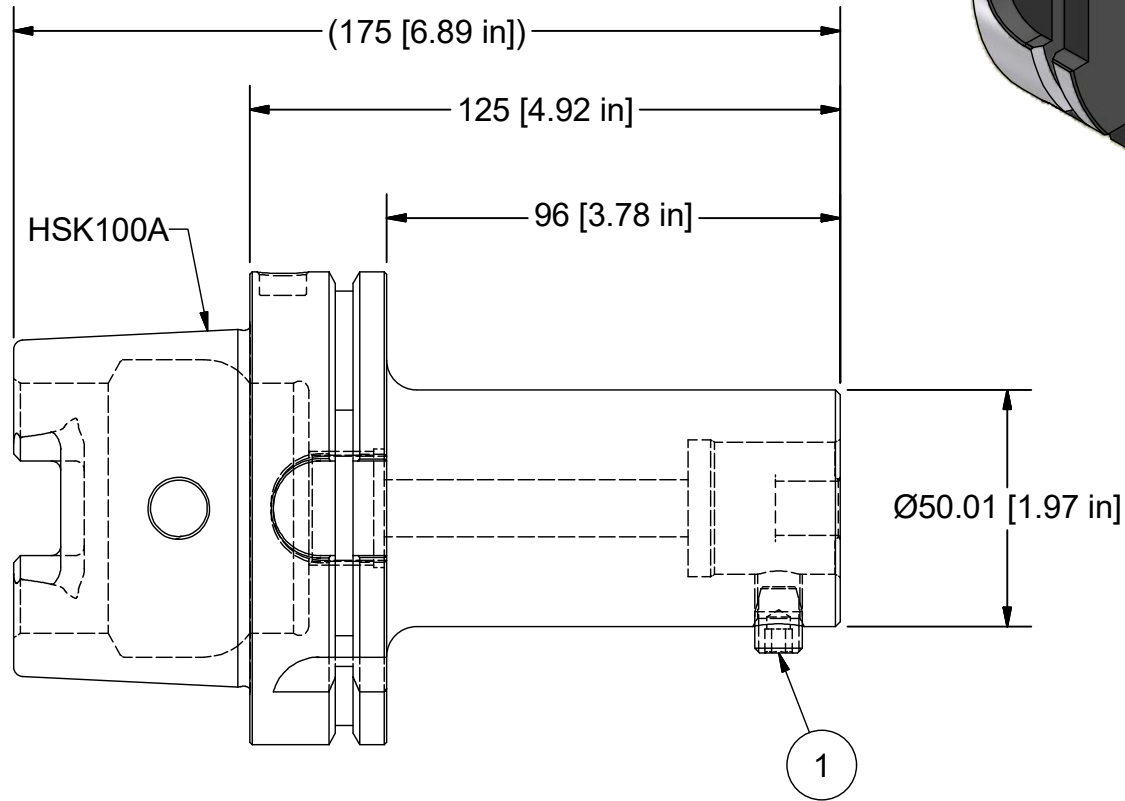

(Ø100 [3.94 in])

Parts List			
ITEM	QTY	PART NUMBER	DESCRIPTION
1	1	880-005	PC SCREW, SIZE 5

PART
NUMBER

H100A-PC5-122