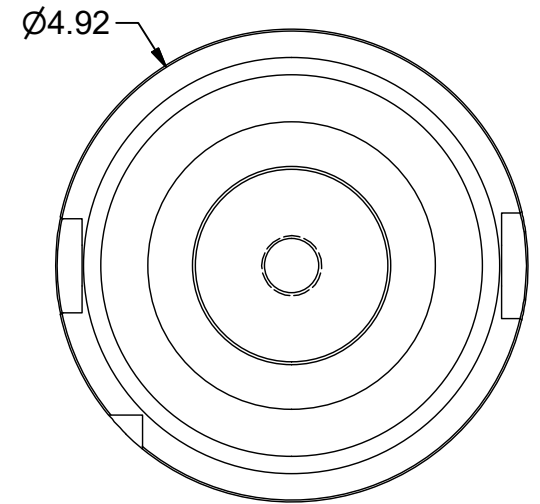

Parts List

ITEM	QTY	PART NUMBER	DESCRIPTION
1	2	029-930	SET SCREW, WELDON 3/4-16x7/8
2	1	029-109	BACK UP SET SCREW, FLAT PT, 5/8-18 x 1.00

PART
NUMBER

H125A-20AEM6

PARLEC
 (800) TOOL USA
 WORLD HEADQUARTERS
 101 PERINTON PARKWAY
 FAIRPORT, NEW YORK 14450