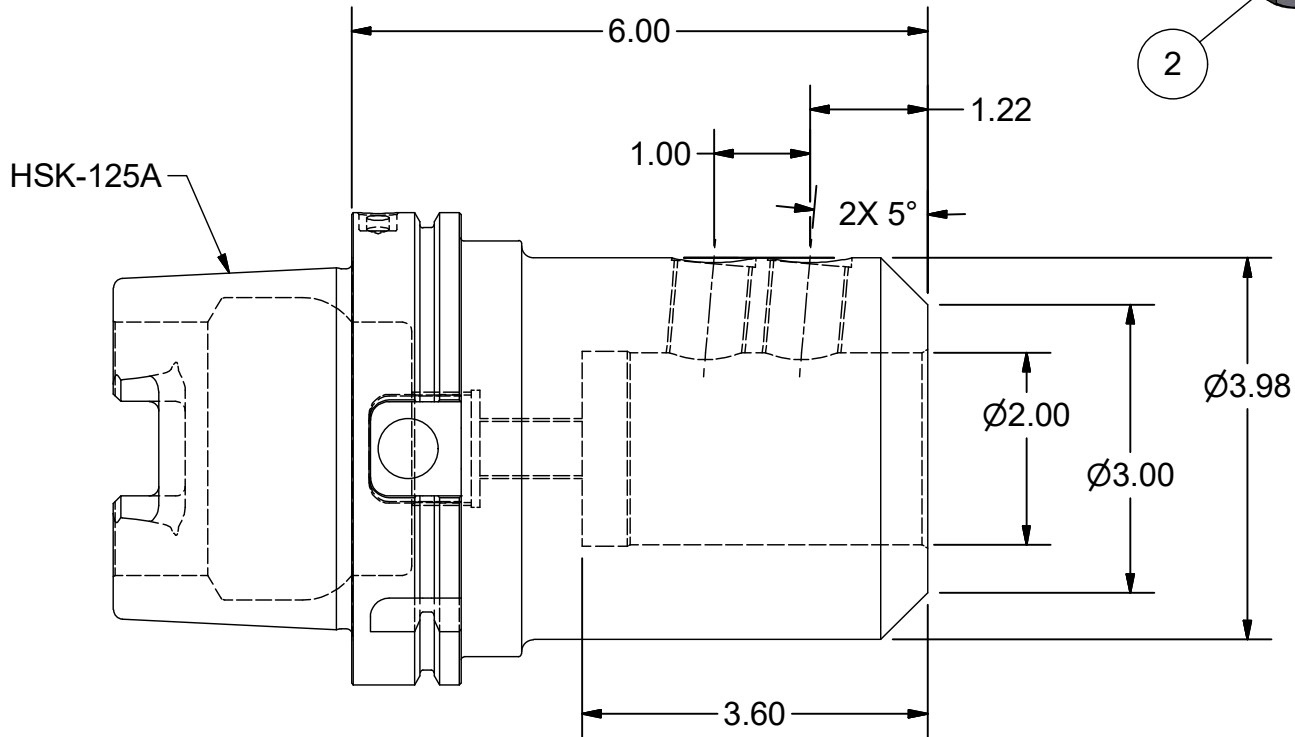

Parts List

ITEM	QTY	PART NUMBER	DESCRIPTION
1	2	029-930	SET SCREW, WELDON 3/4-16x7/8
2	1	029-109	BACK UP SET SCREW, FLAT PT, 5/8-18 x 1.00

PART
NUMBER

H125A-20AEM6

PARLEC
 (800) TOOL USA
 WORLD HEADQUARTERS
 101 PERINTON PARKWAY
 FAIRPORT, NEW YORK 14450