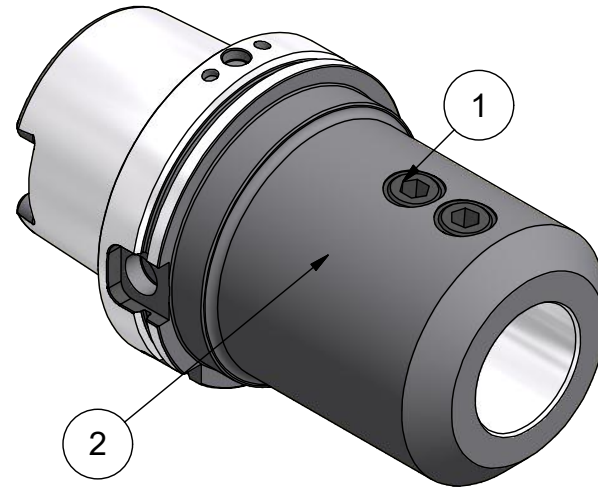

Parts List

ITEM	QTY	PART NUMBER	DESCRIPTION
1	2	029-930	SET SCREW, WELDON 3/4-16x7/8
2	1	029-109	BACK UP SET SCREW, FLAT PT, 5/8-18 x 1.00

PART
NUMBER

H125A-20AEM6

PARLEC
 (800) TOOL USA
 WORLD HEADQUARTERS
 101 PERINTON PARKWAY
 FAIRPORT, NEW YORK 14450