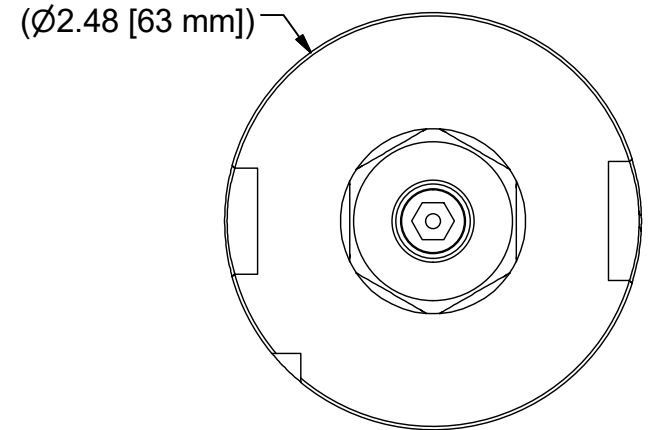

Parts List

| ITEM | QTY | PART NUMBER | DESCRIPTION                     |
|------|-----|-------------|---------------------------------|
| 1    | 1   | BS-20       | BACK-UP SCREW, 7/16-20 LH X 3/8 |
| 2    | 1   | 16ERHN      | COLLET NUT                      |

PART  
NUMBER

**H63-16ER5**

**PARLEC**  
 (800) TOOL USA  
 WORLD HEADQUARTERS  
 101 PERINTON PARKWAY  
 FAIRPORT, NEW YORK 14450