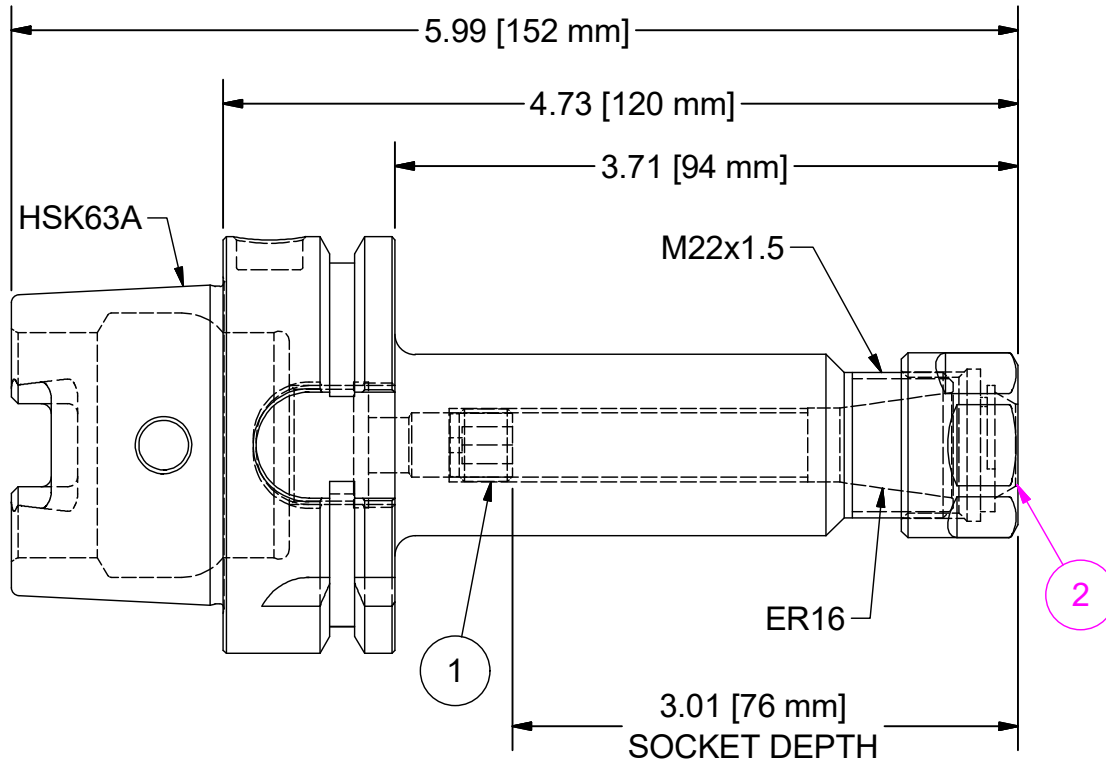

Parts List

| ITEM | QTY | PART NUMBER | DESCRIPTION                     |
|------|-----|-------------|---------------------------------|
| 1    | 1   | BS-20       | BACK-UP SCREW, 7/16-20 LH X 3/8 |
| 2    | 1   | 16ERHN      | COLLET NUT                      |

PART  
NUMBER

**H63-16ER5**

**PARLEC**  
 (800) TOOL USA  
 WORLD HEADQUARTERS  
 101 PERINTON PARKWAY  
 FAIRPORT, NEW YORK 14450