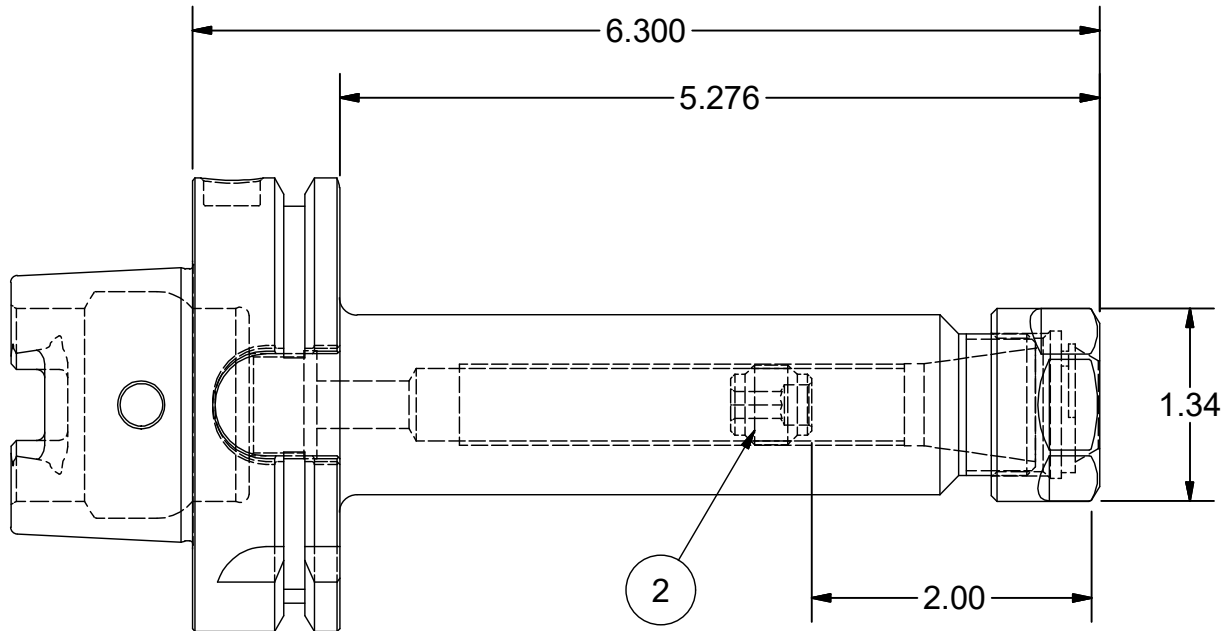

Parts List

ITEM	QTY	PART NUMBER	DESCRIPTION
1	1	20ERHN	COLLET NUT
2	1	BS-09	BACK-UP SCREW, 9/16-18 LHx9/16

PART  
NUMBER

**H63-20ERF630**

**PARLEC**  
 (800) TOOL USA  
 WORLD HEADQUARTERS  
 101 PERINTON PARKWAY  
 FAIRPORT, NEW YORK 14450