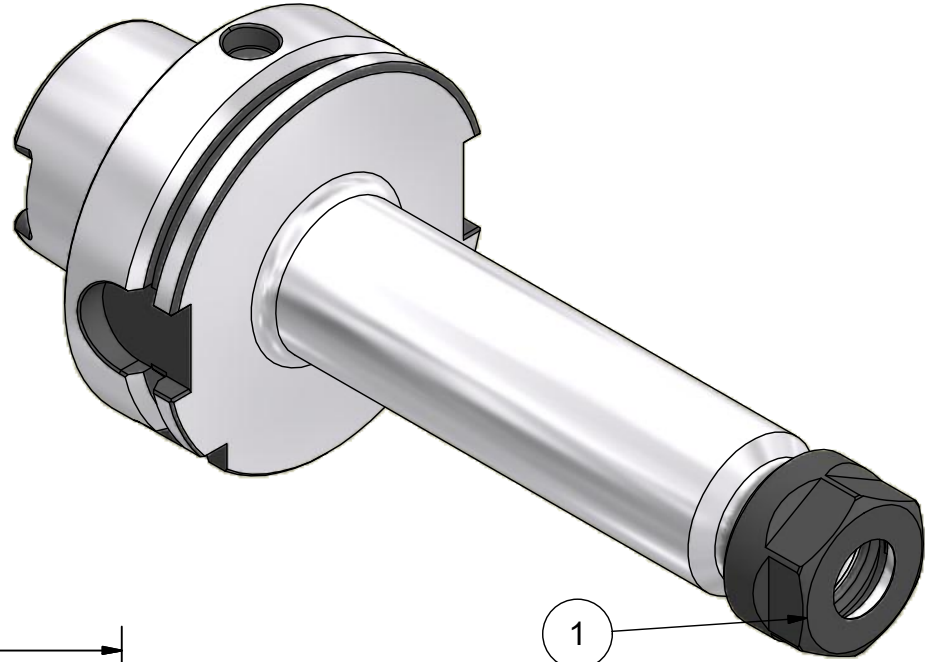

Parts List

ITEM	QTY	PART NUMBER	DESCRIPTION
1	1	20ERHN	COLLET NUT
2	1	BS-09	BACK-UP SCREW, 9/16-18 LHx9/16

PART  
NUMBER

**H63-20ERF630**

**PARLEC**  
 (800) TOOL USA  
 WORLD HEADQUARTERS  
 101 PERINTON PARKWAY  
 FAIRPORT, NEW YORK 14450