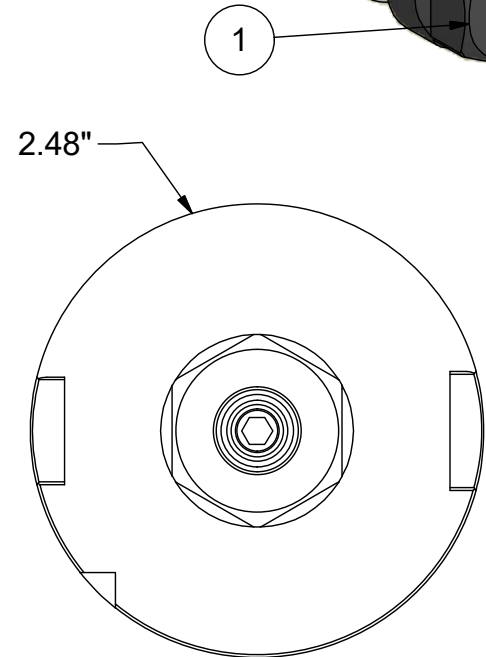

Parts List

ITEM	QTY	PART NUMBER	DESCRIPTION
1	1	20ERHN	COLLET NUT
2	1	BS-09	BACK-UP SCREW, 9/16-18 LHx9/16

PART  
NUMBER

**H63-20ERF630**

**PARLEC**  
 (800) TOOL USA  
 WORLD HEADQUARTERS  
 101 PERINTON PARKWAY  
 FAIRPORT, NEW YORK 14450