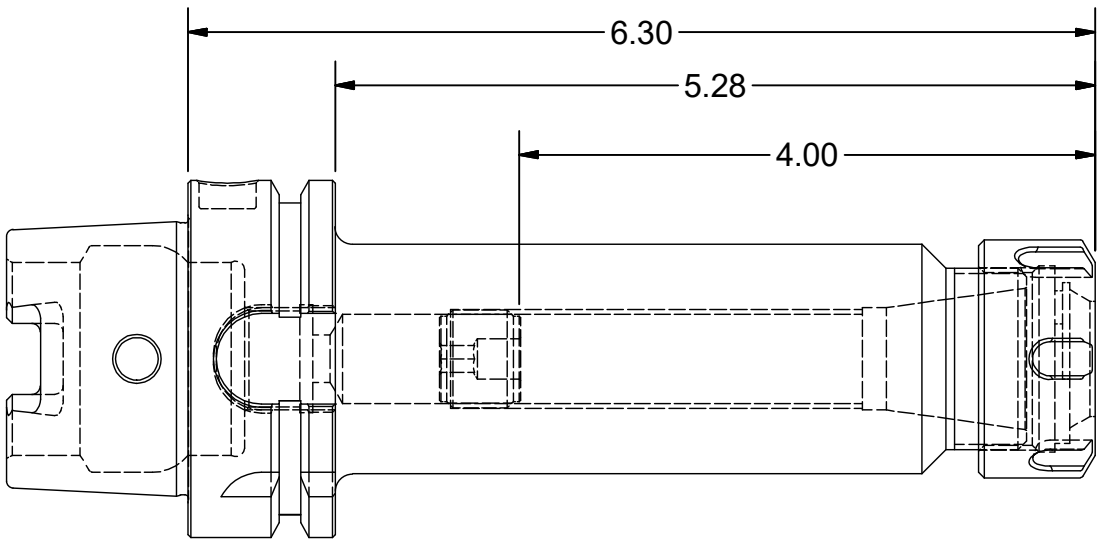

Parts List

ITEM	QTY	PART NUMBER	DESCRIPTION
1	1	25ERN	COLLET NUT
2	1	BS-11	BACK-UP SCREW, 11/16-16 L.H.

PART  
NUMBER

**H63-25ERF630**

**PARLEC**  
 (800) TOOL USA  
 WORLD HEADQUARTERS  
 101 PERINTON PARKWAY  
 FAIRPORT, NEW YORK 14450