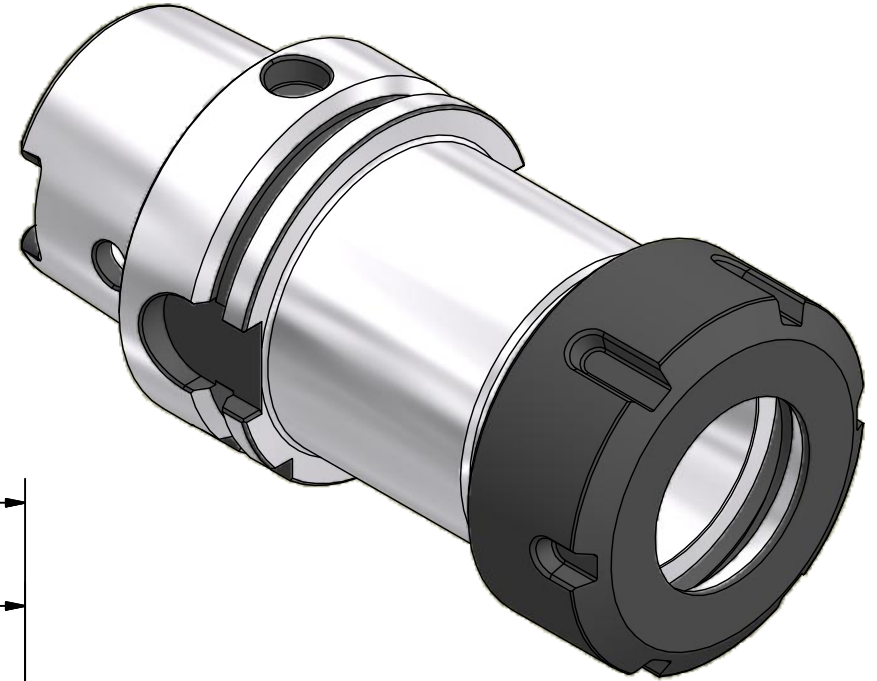

Parts List

ITEM	QTY	PART NUMBER	DESCRIPTION
1	1	40ERN	COLLET NUT
2	1	BS-10	BACK-UP SCREW; 1 1/8-16 L.H.

PART
NUMBER

H63-40ERF394

PARLEC
 (800) TOOL USA
 WORLD HEADQUARTERS
 101 PERINTON PARKWAY
 FAIRPORT, NEW YORK 14450