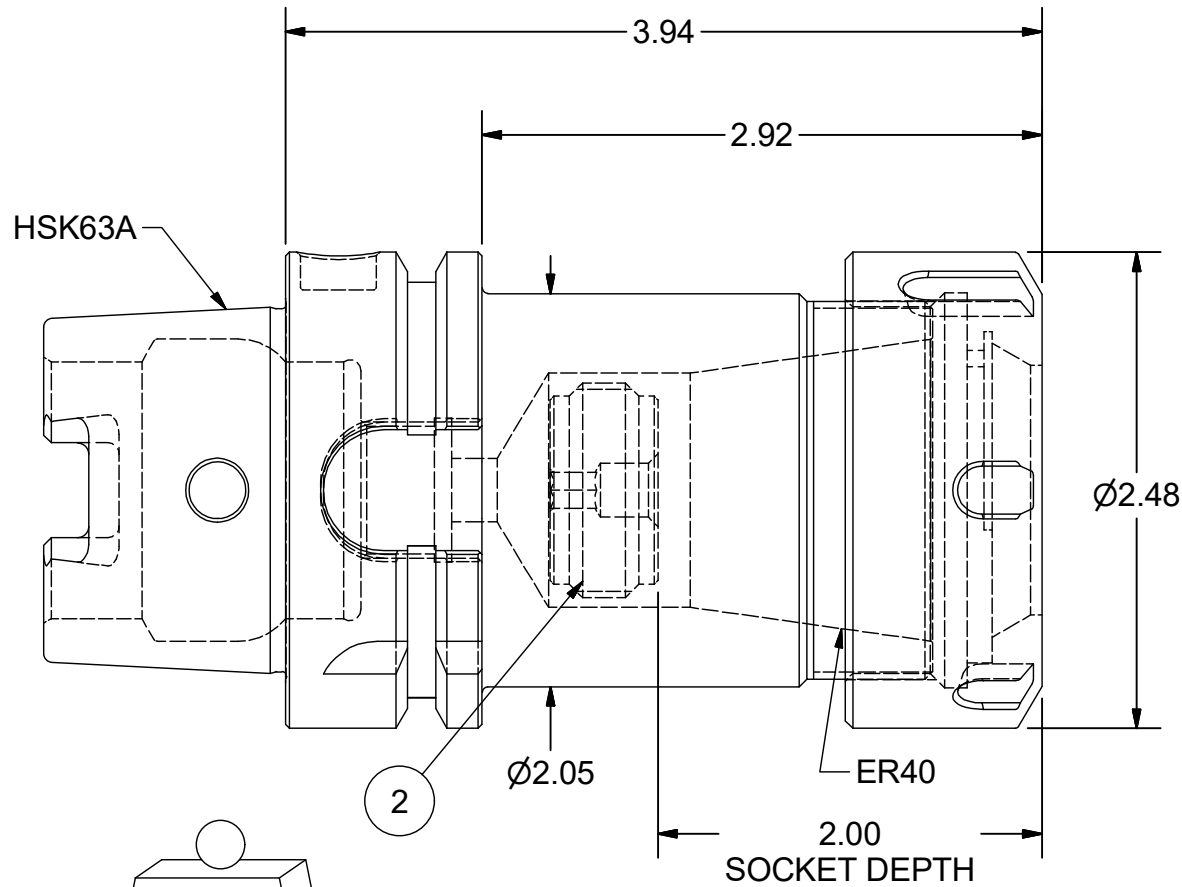

Parts List

ITEM	QTY	PART NUMBER	DESCRIPTION
1	1	40ERN	COLLET NUT
2	1	BS-10	BACK-UP SCREW; 1 1/8-16 L.H.

PART
NUMBER

H63-40ERF394

PARLEC
 (800) TOOL USA
 WORLD HEADQUARTERS
 101 PERINTON PARKWAY
 FAIRPORT, NEW YORK 14450