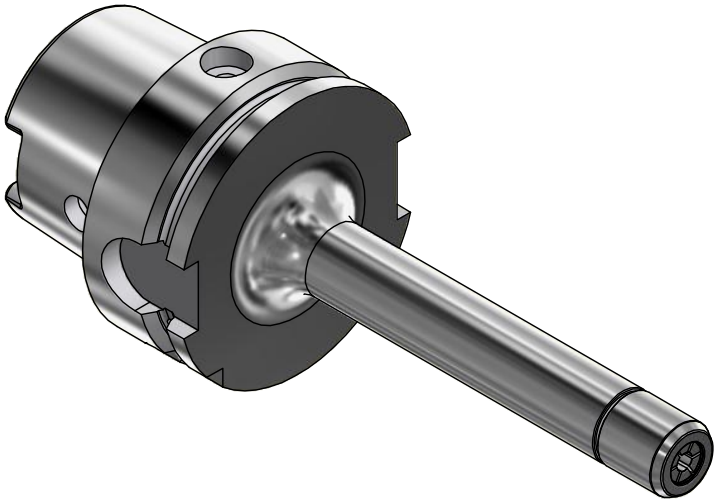

Parts List

ITEM	QTY	PART NUMBER	DESCRIPTION
1	1	EROS11MN	Included
2	1	EROS11 Collet	Order separately
3	1	EROS11MNW (Wrench)	Order separately

PART
NUMBER

H63A-11EROSM511

PARLEC
 (800) TOOL USA
 WORLD HEADQUARTERS
 101 PERINTON PARKWAY
 FAIRPORT, NEW YORK 14450