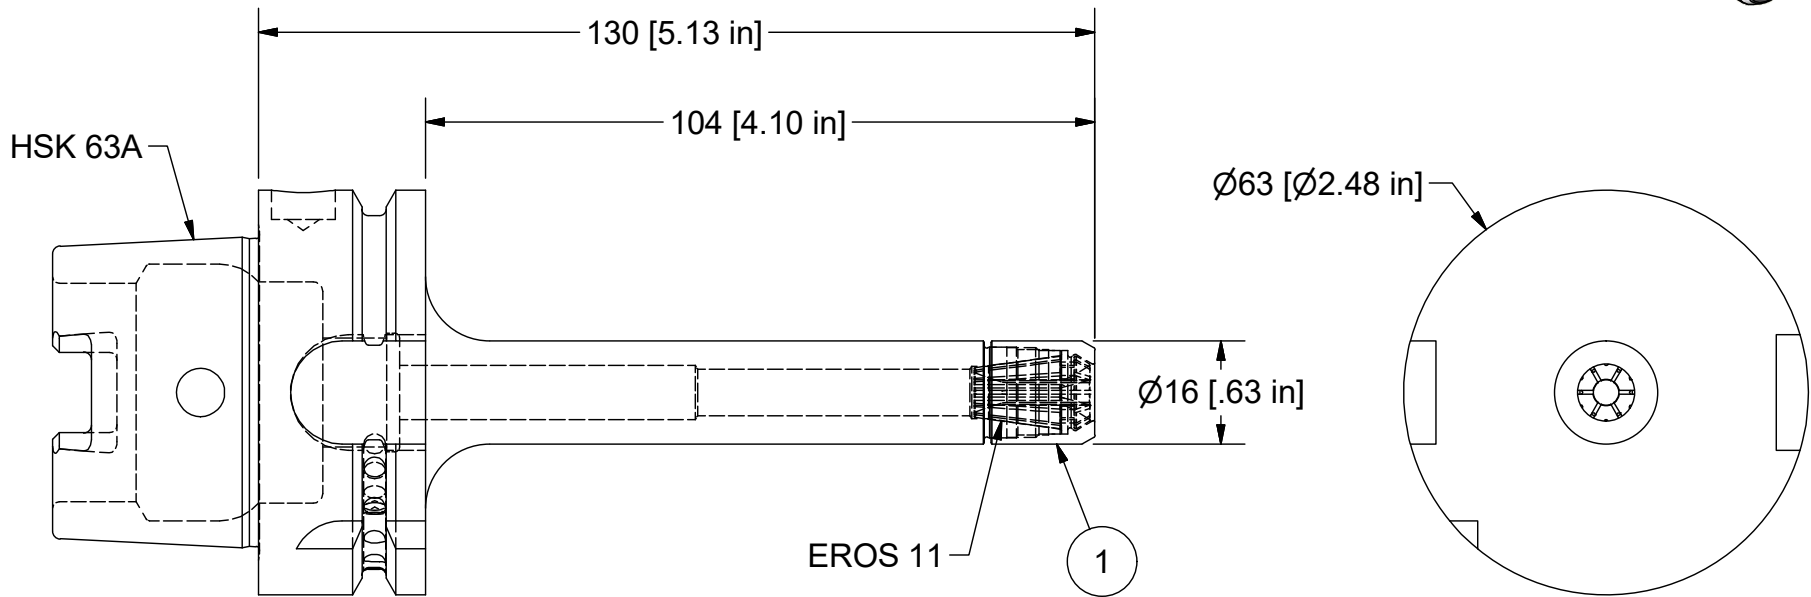

Parts List

ITEM	QTY	PART NUMBER	DESCRIPTION
1	1	EROS11MN	Included
2	1	EROS11 Collet	Order separately
3	1	EROS11MNW (Wrench)	Order separately

PART
NUMBER

H63A-11EROSM511

PARLEC
 (800) TOOL USA
 WORLD HEADQUARTERS
 101 PERINTON PARKWAY
 FAIRPORT, NEW YORK 14450