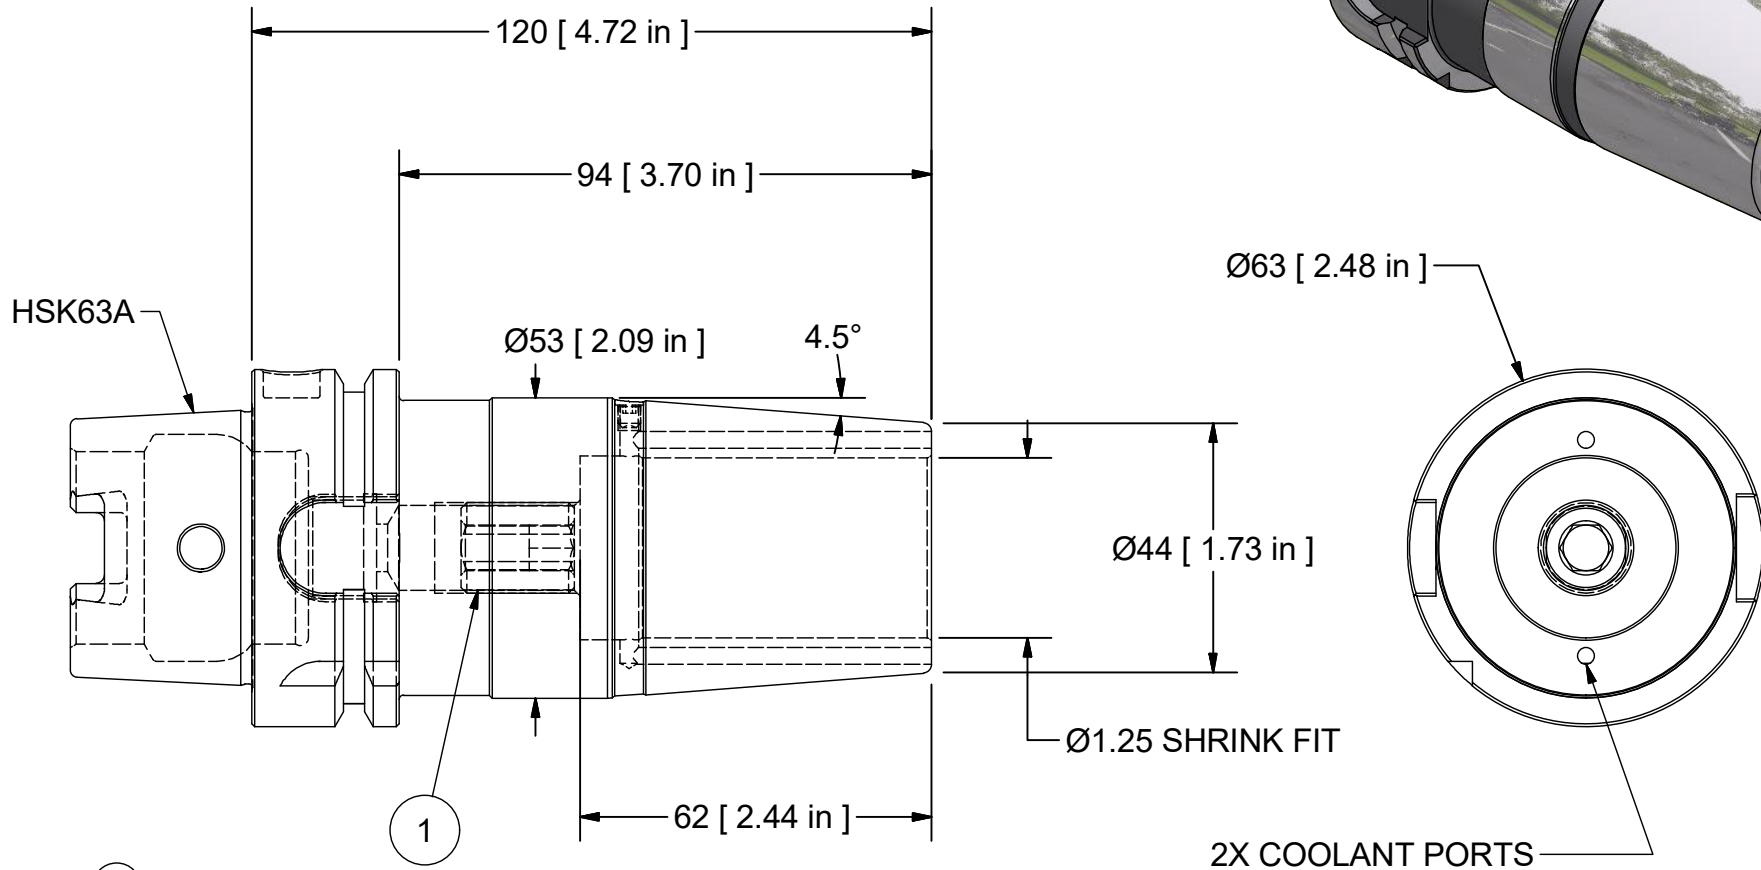

Parts List

ITEM	QTY	PART NUMBER	DESCRIPTION	
1	1	BS-SFM161-20	ADJUSTING SCREW	OPTIONAL

BALANCE
G2.5 @ 20,000 RPM

PART NUMBER
H63A-12SF472-9C

PARLEC
 (800) TOOL USA
 WORLD HEADQUARTERS
 101 PERINTON PARKWAY
 FAIRPORT, NEW YORK 14450