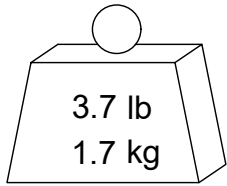

Parts List

ITEM	QTY	PART NUMBER	DESCRIPTION	
1	1	BS-SFM161-20	ADJUSTING SCREW	OPTIONAL

BALANCE
G2.5 @ 20,000 RPM

PART NUMBER
H63A-12SF472-9C

PARLEC
 (800) TOOL USA
 WORLD HEADQUARTERS
 101 PERINTON PARKWAY
 FAIRPORT, NEW YORK 14450