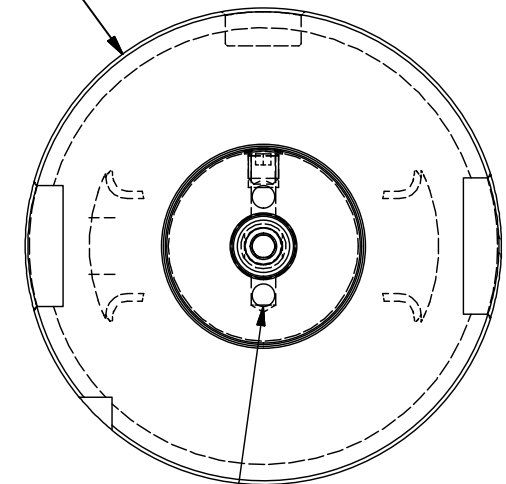

Parts List

ITEM	QTY	PART NUMBER	DESCRIPTION	
1	1	BS-SFM061-16	ADJUSTING SCREW	OPTIONAL

Ø63 [2.48 in]

2X COOLANT PORTS

BALANCE

G2.5 @ 20,000 RPM

PART
NUMBER

H63A-31SF315-9C