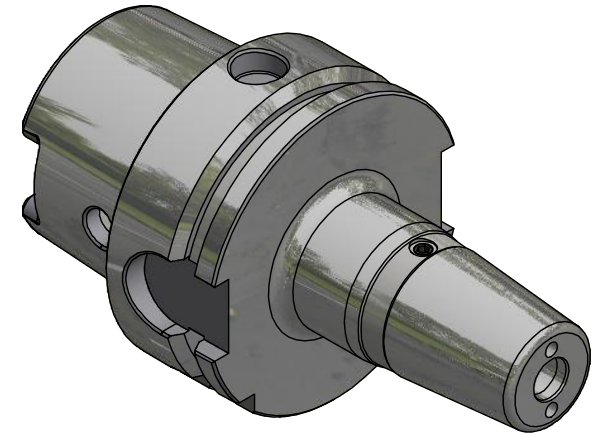

Parts List

ITEM	QTY	PART NUMBER	DESCRIPTION	
1	1	BS-SFM061-16	ADJUSTING SCREW	OPTIONAL

Ø63 [2.48 in]

2X COOLANT PORTS

BALANCE

G2.5 @ 20,000 RPM

PART
NUMBER

H63A-31SF315-9C