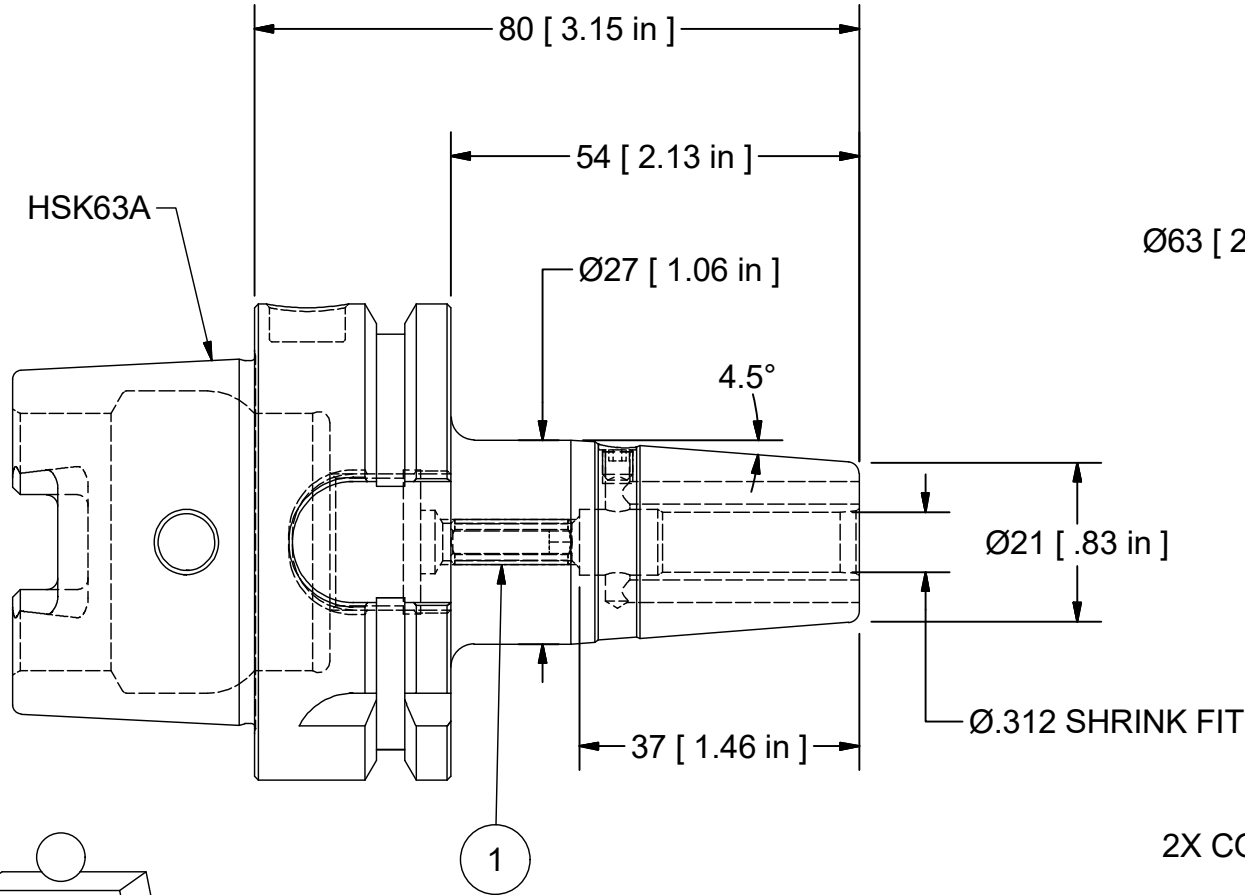

Parts List

ITEM	QTY	PART NUMBER	DESCRIPTION	
1	1	BS-SFM061-16	ADJUSTING SCREW	OPTIONAL

Ø63 [2.48 in]

2X COOLANT PORTS

BALANCE

G2.5 @ 20,000 RPM

PART
NUMBER

H63A-31SF315-9C