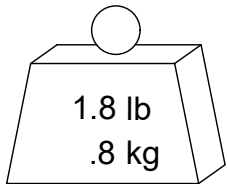

Parts List

ITEM	QTY	PART NUMBER	DESCRIPTION	
1	1	BS-SFM061-16	ADJUSTING SCREW	OPTIONAL

Ø63 [2.48 in]

2X COOLANT PORTS

BALANCE

G2.5 @ 20,000 RPM

PART
NUMBER

H63A-31SF315-9C