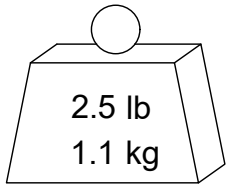

Parts List

ITEM	QTY	PART NUMBER	DESCRIPTION	
1	1	BS-SFM101-20	ADJUSTING SCREW	OPTIONAL

BALANCE
G2.5 @ 20,000 RPM

PART
NUMBER

H63A-50SF512-9C

PARLEC
 (800) TOOL USA
 WORLD HEADQUARTERS
 101 PERINTON PARKWAY
 FAIRPORT, NEW YORK 14450