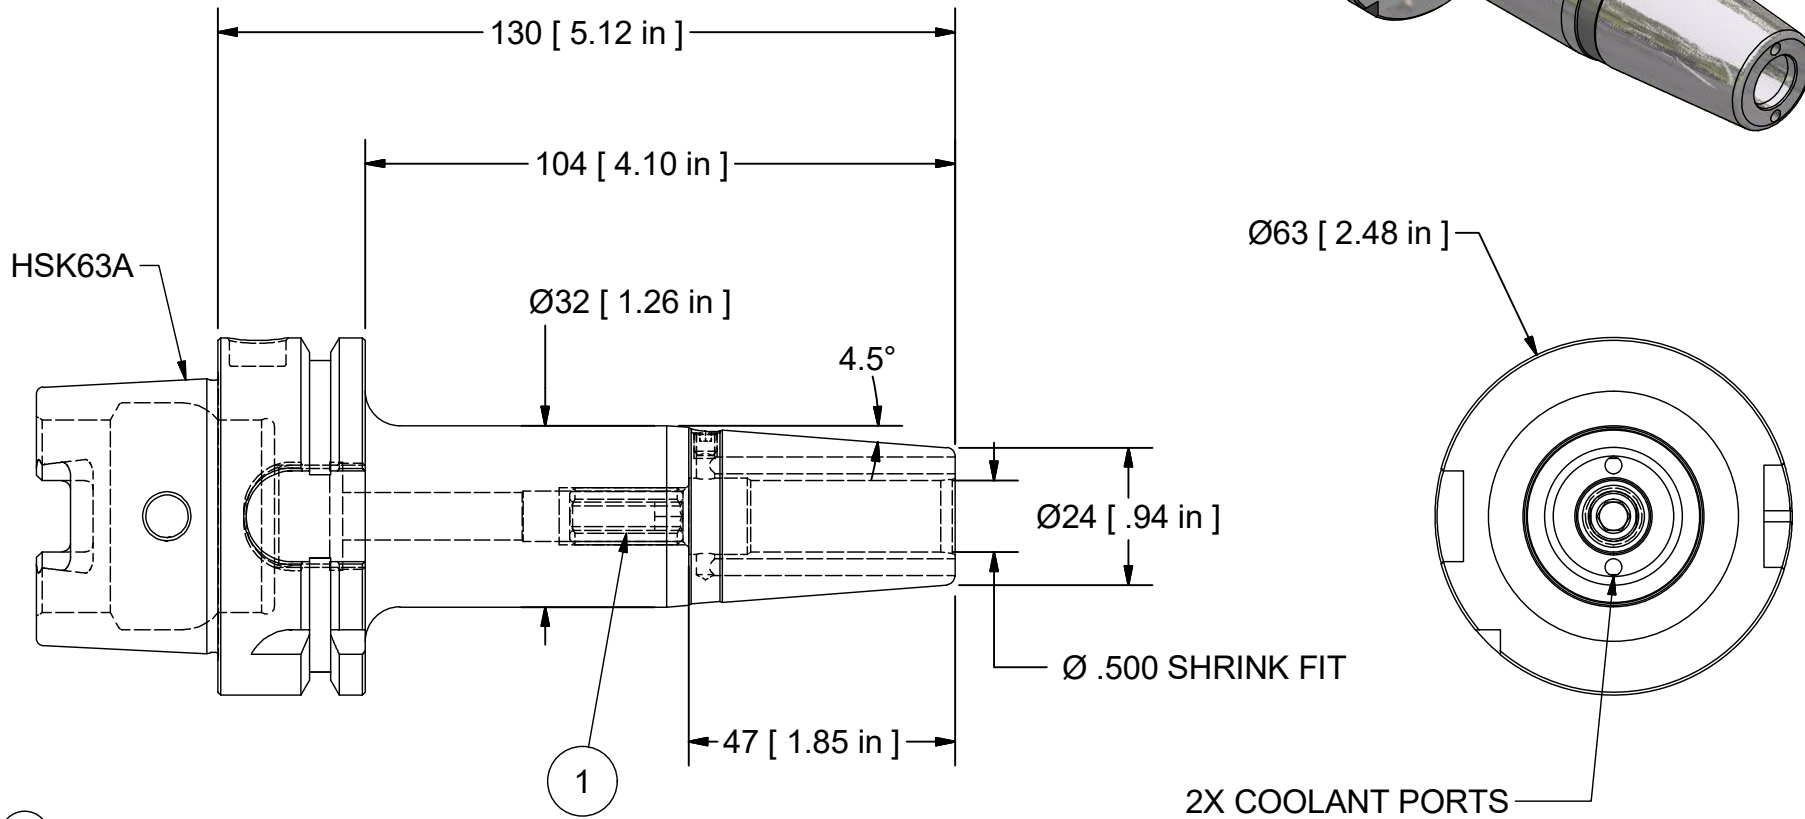

Parts List

ITEM	QTY	PART NUMBER	DESCRIPTION	
1	1	BS-SFM101-20	ADJUSTING SCREW	OPTIONAL

BALANCE
G2.5 @ 20,000 RPM

PART
NUMBER

H63A-50SF512-9C

PARLEC
 (800) TOOL USA
 WORLD HEADQUARTERS
 101 PERINTON PARKWAY
 FAIRPORT, NEW YORK 14450