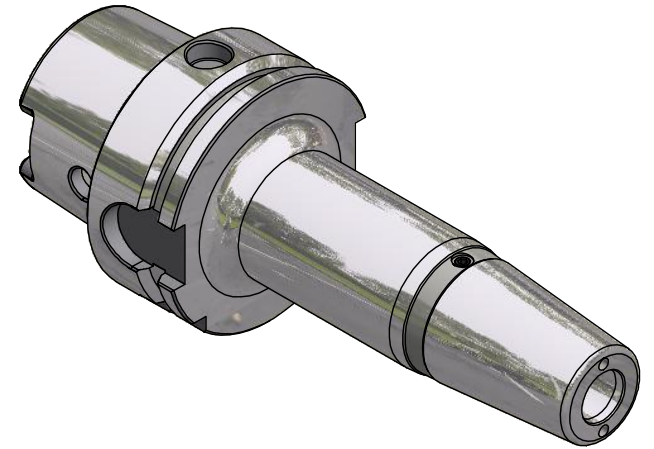

Parts List

ITEM	QTY	PART NUMBER	DESCRIPTION	
1	1	BS-SFM101-20	ADJUSTING SCREW	OPTIONAL

BALANCE
G2.5 @ 20,000 RPM

PART
NUMBER

H63A-50SF512-9C

PARLEC
 (800) TOOL USA
 WORLD HEADQUARTERS
 101 PERINTON PARKWAY
 FAIRPORT, NEW YORK 14450