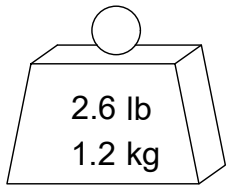

Parts List

ITEM	QTY	PART NUMBER	DESCRIPTION	
1	1	BS-SFM121-20	ADJUSTING SCREW	OPTIONAL

Ø63 [2.48 in]

2X COOLANT PORTS

2.6 lb
1.2 kg

BALANCE

G2.5 @ 20,000 RPM

PART
NUMBER