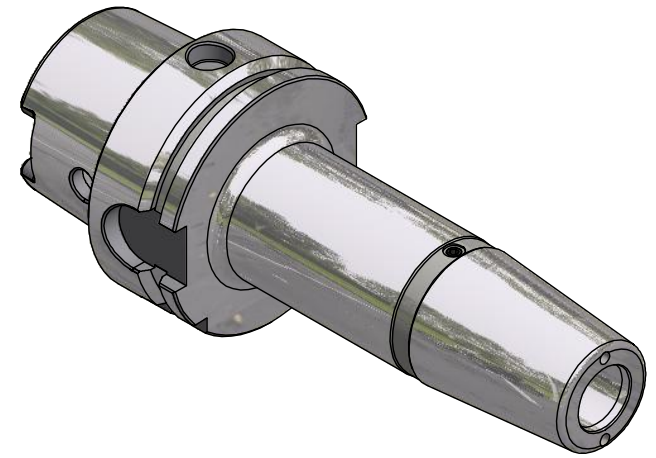

Parts List

ITEM	QTY	PART NUMBER	DESCRIPTION	
1	1	BS-SFM121-20	ADJUSTING SCREW	OPTIONAL

Ø63 [2.48 in]

2X COOLANT PORTS

2.6 lb
1.2 kg

BALANCE

G2.5 @ 20,000 RPM

PART
NUMBER