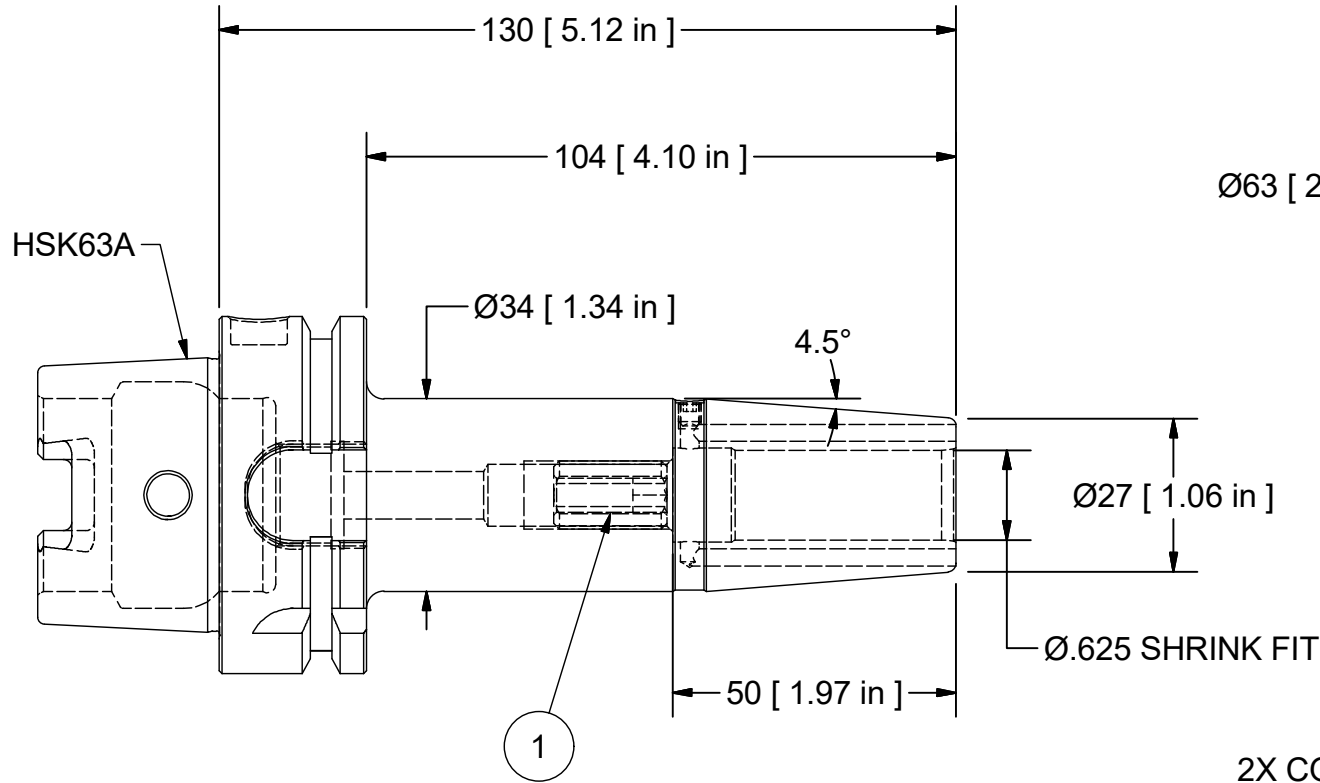

Parts List

ITEM	QTY	PART NUMBER	DESCRIPTION	
1	1	BS-SFM121-20	ADJUSTING SCREW	OPTIONAL

Ø63 [2.48 in]

2X COOLANT PORTS

2.6 lb
1.2 kg

BALANCE

G2.5 @ 20,000 RPM

PART
NUMBER