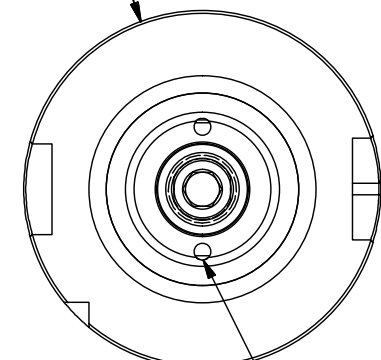

Parts List

ITEM	QTY	PART NUMBER	DESCRIPTION	
1	1	BS-SFM121-20	ADJUSTING SCREW	OPTIONAL

Ø63 [2.48 in]

2X COOLANT PORTS

2.6 lb
1.2 kg

BALANCE

G2.5 @ 20,000 RPM

PART
NUMBER