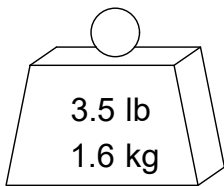

Parts List

| ITEM | QTY | PART NUMBER | DESCRIPTION |
|------|-----|--------------|-----------------|
| 1 | 1 | BS-SFM121-20 | ADJUSTING SCREW |

BALANCE
G2.5 @ 20,000 RPM

PART NUMBER
H63A-62SF630-9C

PARLEC
 (800) TOOL USA
 WORLD HEADQUARTERS
 101 PERINTON PARKWAY
 FAIRPORT, NEW YORK 14450