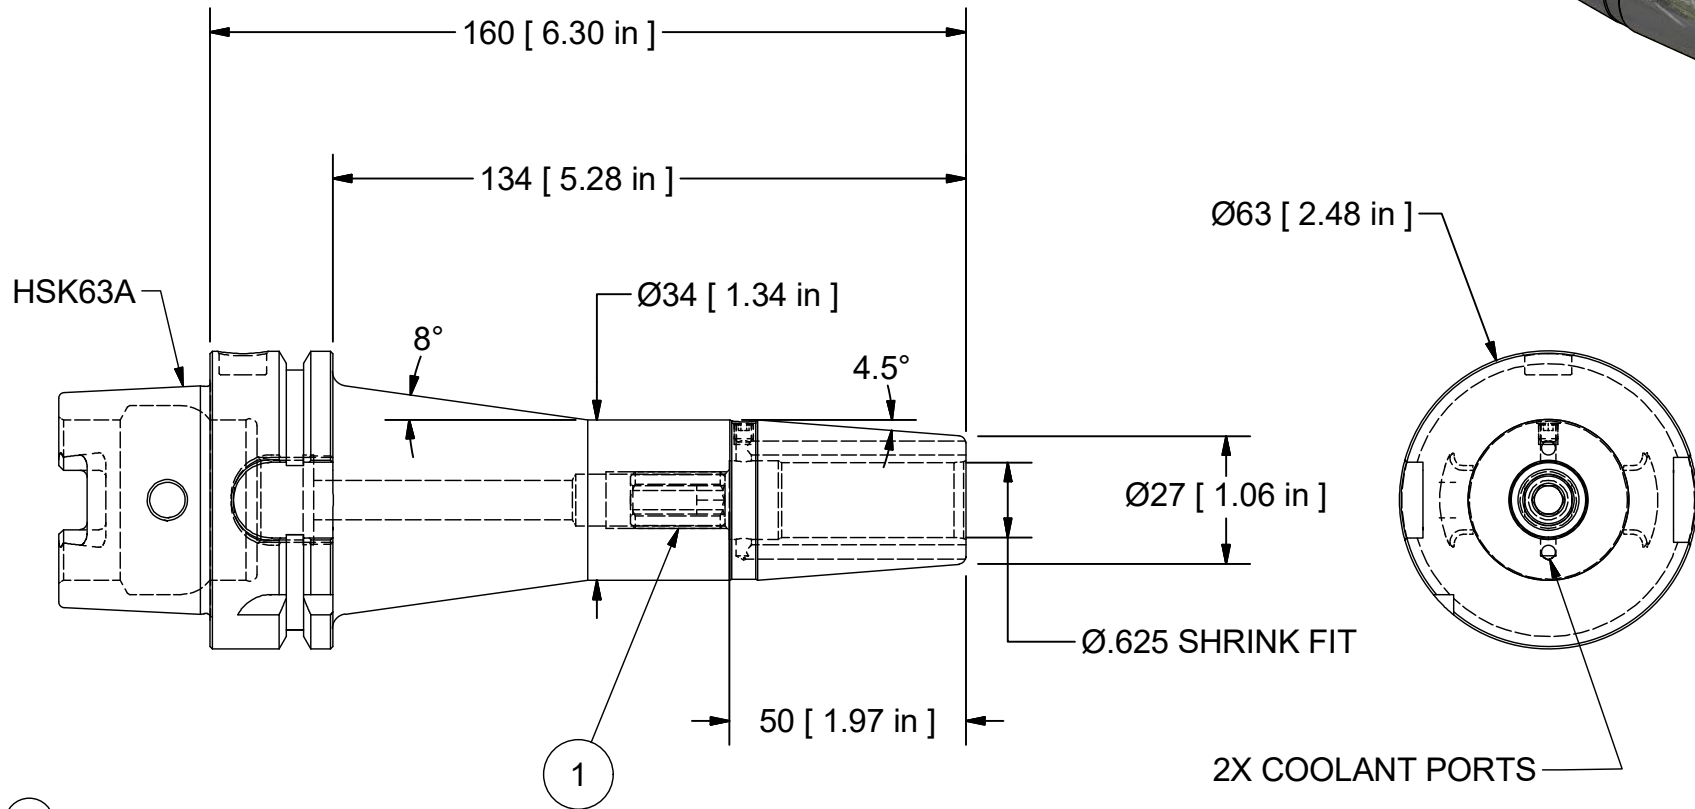

Parts List

| ITEM | QTY | PART NUMBER | DESCRIPTION |
|------|-----|--------------|-----------------|
| 1 | 1 | BS-SFM121-20 | ADJUSTING SCREW |

BALANCE
G2.5 @ 20,000 RPM

PART NUMBER
H63A-62SF630-9C

PARLEC
 (800) TOOL USA
 WORLD HEADQUARTERS
 101 PERINTON PARKWAY
 FAIRPORT, NEW YORK 14450