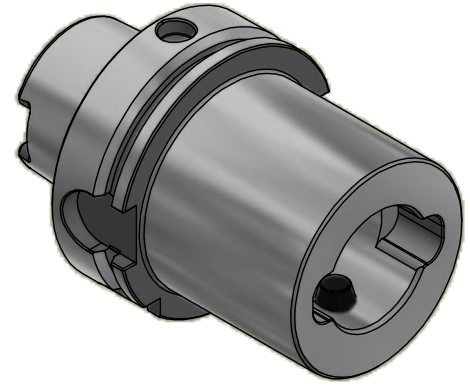

Parts List

ITEM	QTY	PART NUMBER	DESCRIPTION
1	1	880-006	PC SCREW, SIZE 6

Assembly Model: H63A-80-PC6-4-3615-T11-3

PART  
NUMBER

**H63A-80-PC6-4**

**PARLEC**  
 (800) TOOL USA  
 WORLD HEADQUARTERS  
 101 PERINTON PARKWAY  
 FAIRPORT, NEW YORK 14450