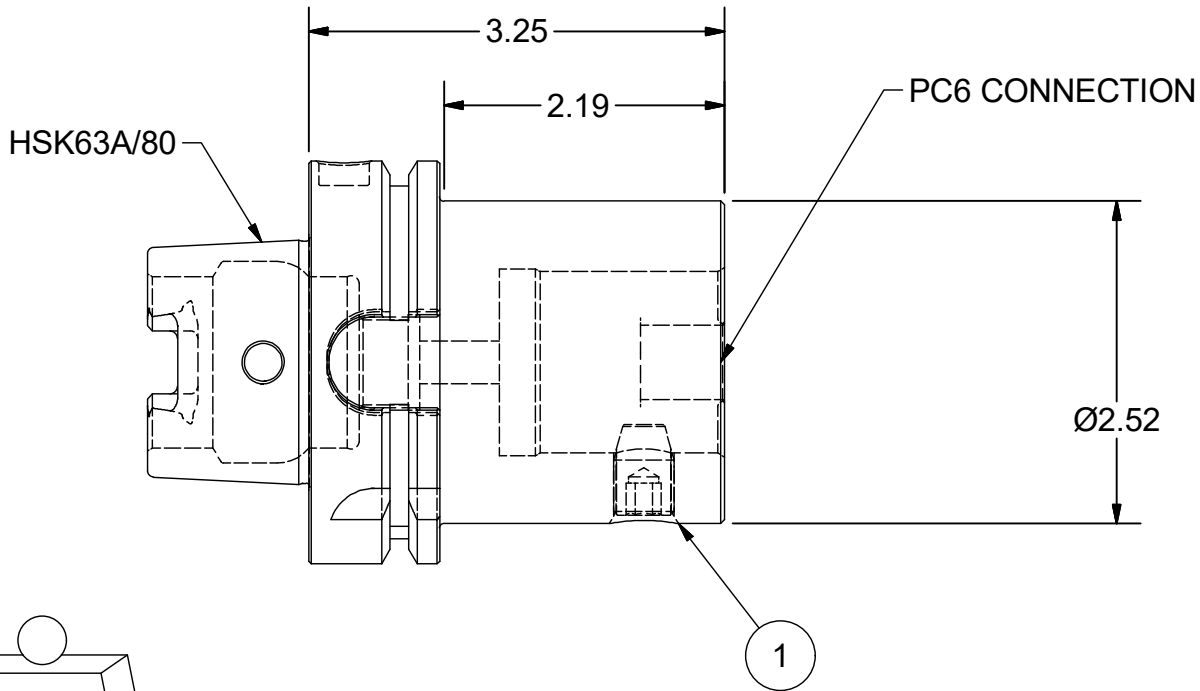

Parts List

ITEM	QTY	PART NUMBER	DESCRIPTION
1	1	880-006	PC SCREW, SIZE 6

Assembly Model: H63A-80-PC6-4-3615-T11-3

PART  
NUMBER

**H63A-80-PC6-4**

**PARLEC**  
 (800) TOOL USA  
 WORLD HEADQUARTERS  
 101 PERINTON PARKWAY  
 FAIRPORT, NEW YORK 14450