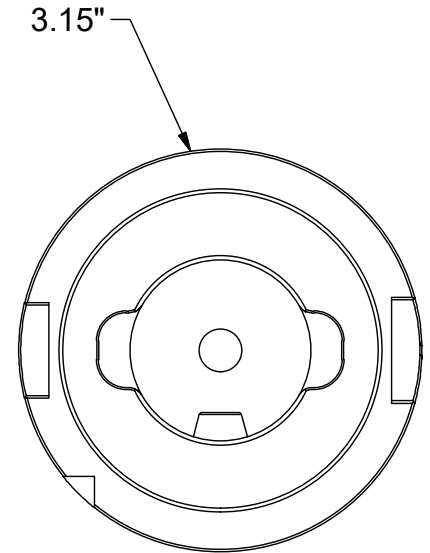

Parts List

ITEM	QTY	PART NUMBER	DESCRIPTION
1	1	880-006	PC SCREW, SIZE 6

Assembly Model: H63A-80-PC6-4-3615-T11-3

PART  
NUMBER

**H63A-80-PC6-4**

**PARLEC**  
 (800) TOOL USA  
 WORLD HEADQUARTERS  
 101 PERINTON PARKWAY  
 FAIRPORT, NEW YORK 14450