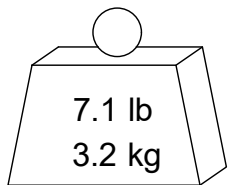

Parts List

ITEM	QTY	PART NUMBER	DESCRIPTION
1	1	880-006	PC SCREW, SIZE 6

Assembly Model: H63A-80-PC6-6-3615-T11-3

PART
NUMBER

H63A-80-PC6-6

PARLEC
 (800) TOOL USA
 WORLD HEADQUARTERS
 101 PERINTON PARKWAY
 FAIRPORT, NEW YORK 14450