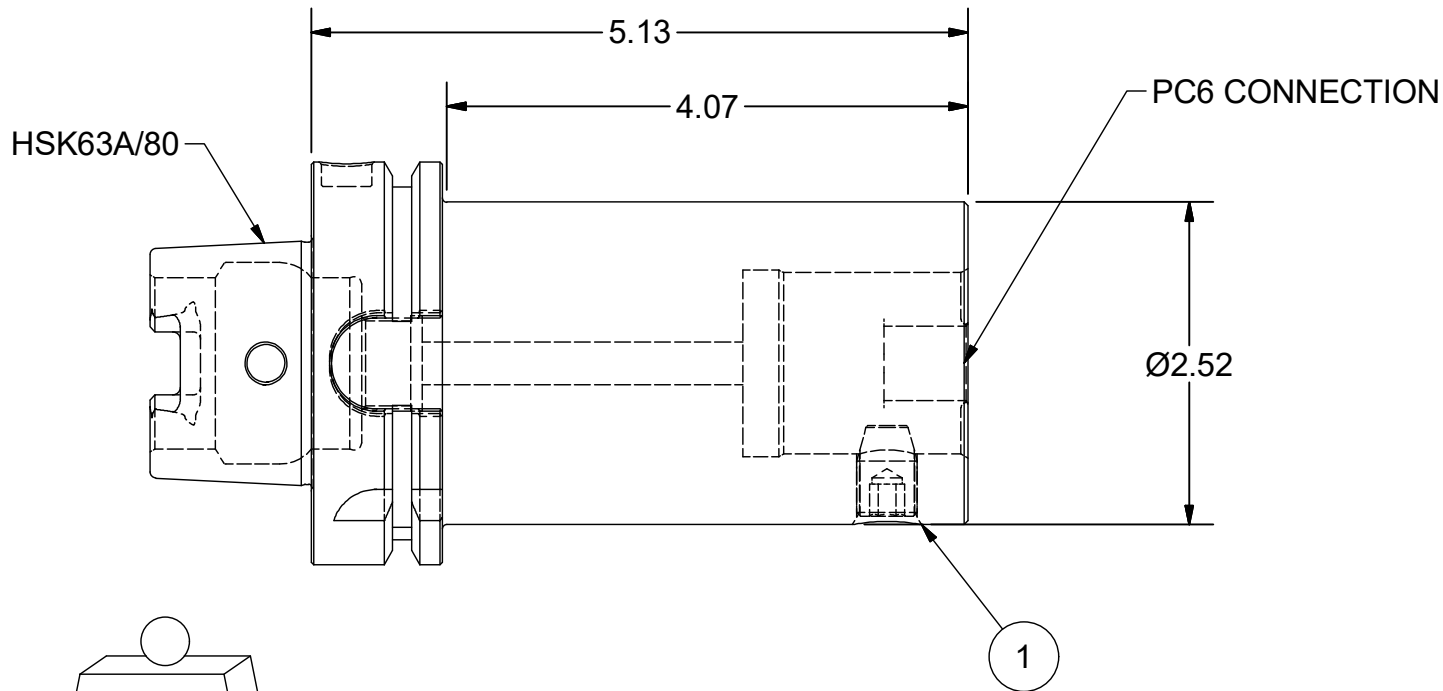

Parts List

ITEM	QTY	PART NUMBER	DESCRIPTION
1	1	880-006	PC SCREW, SIZE 6

Assembly Model: H63A-80-PC6-6-3615-T11-3

PART
NUMBER

H63A-80-PC6-6

PARLEC
 (800) TOOL USA
 WORLD HEADQUARTERS
 101 PERINTON PARKWAY
 FAIRPORT, NEW YORK 14450