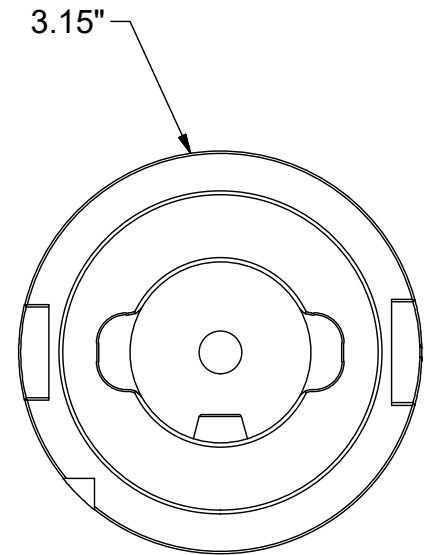

Parts List

ITEM	QTY	PART NUMBER	DESCRIPTION
1	1	880-006	PC SCREW, SIZE 6

Assembly Model: H63A-80-PC6-6-3615-T11-3

PART
NUMBER

H63A-80-PC6-6

PARLEC
 (800) TOOL USA
 WORLD HEADQUARTERS
 101 PERINTON PARKWAY
 FAIRPORT, NEW YORK 14450