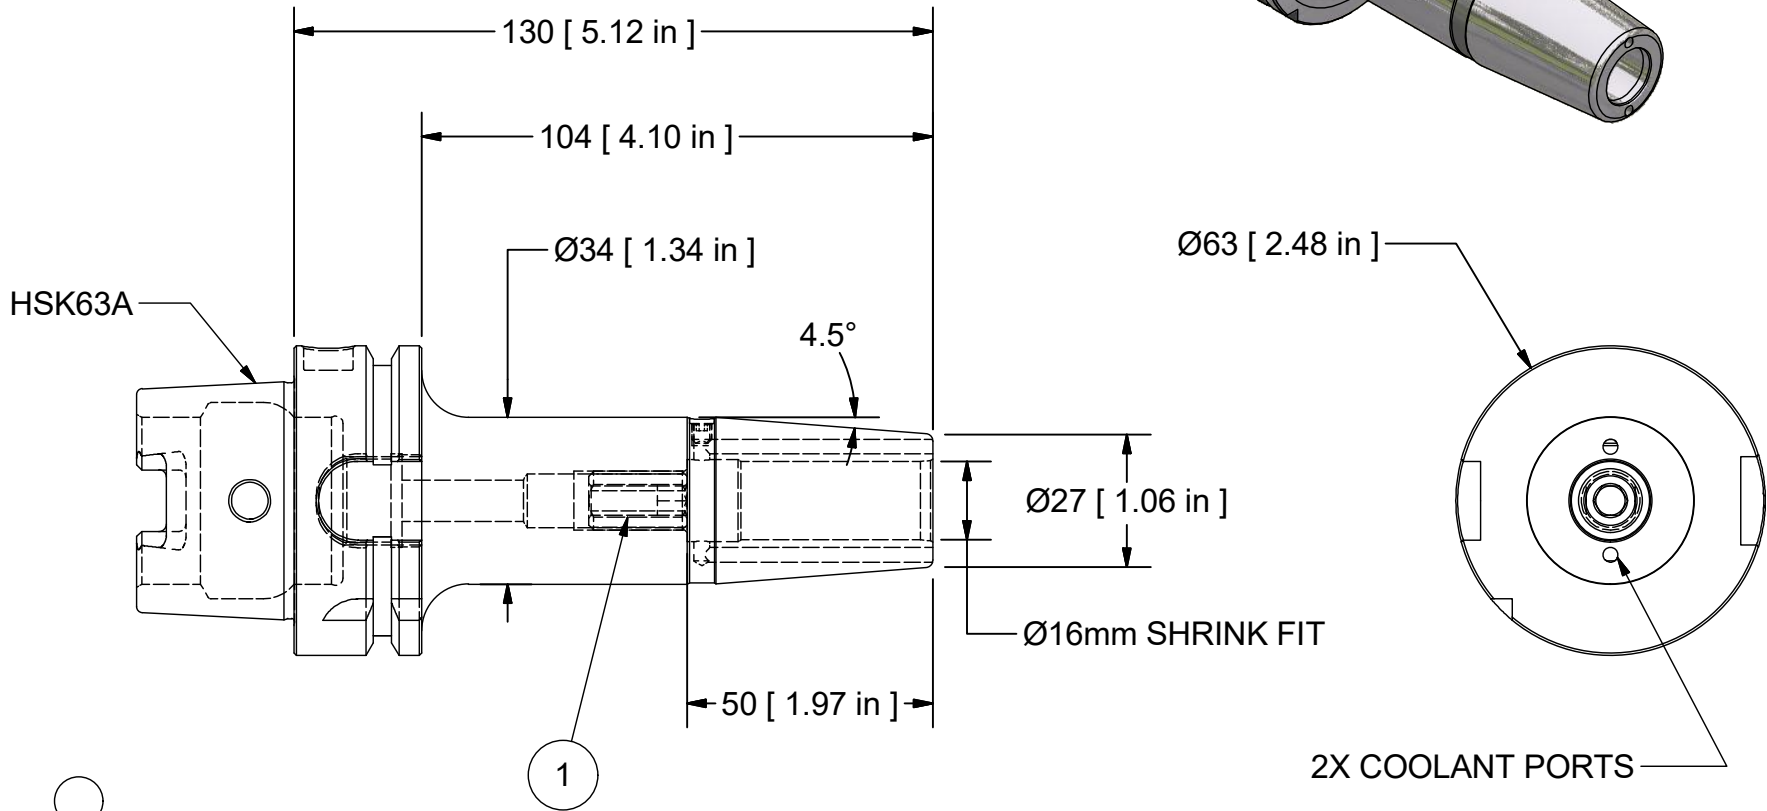

Parts List

ITEM	QTY	PART NUMBER	DESCRIPTION	
1	1	BS-SFM121-20	ADJUSTING SCREW	OPTIONAL

BALANCE

G2.5 @ 20,000 RPM

PART  
NUMBER

**H63A-M16SF130-9C**

**PARLEC**  
 (800) TOOL USA  
 WORLD HEADQUARTERS  
 101 PERINTON PARKWAY  
 FAIRPORT, NEW YORK 14450