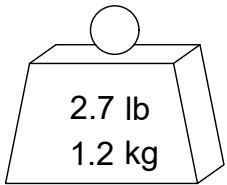

Parts List

ITEM	QTY	PART NUMBER	DESCRIPTION	
1	1	BS-SFM121-20	ADJUSTING SCREW	OPTIONAL

BALANCE

G2.5 @ 20,000 RPM

PART  
NUMBER

**H63A-M16SF130-9C**

**PARLEC**  
 (800) TOOL USA  
 WORLD HEADQUARTERS  
 101 PERINTON PARKWAY  
 FAIRPORT, NEW YORK 14450