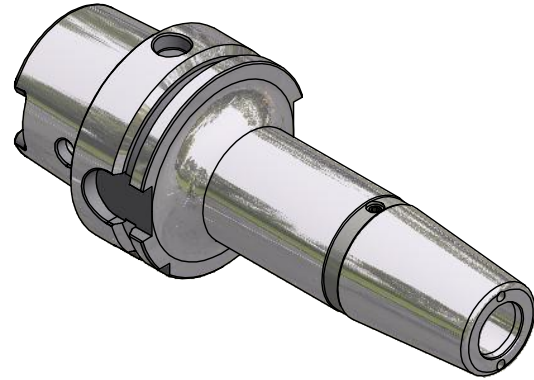

Parts List

ITEM	QTY	PART NUMBER	DESCRIPTION	
1	1	BS-SFM121-20	ADJUSTING SCREW	OPTIONAL

BALANCE

G2.5 @ 20,000 RPM

PART  
NUMBER

**H63A-M16SF130-9C**

**PARLEC**  
 (800) TOOL USA  
 WORLD HEADQUARTERS  
 101 PERINTON PARKWAY  
 FAIRPORT, NEW YORK 14450