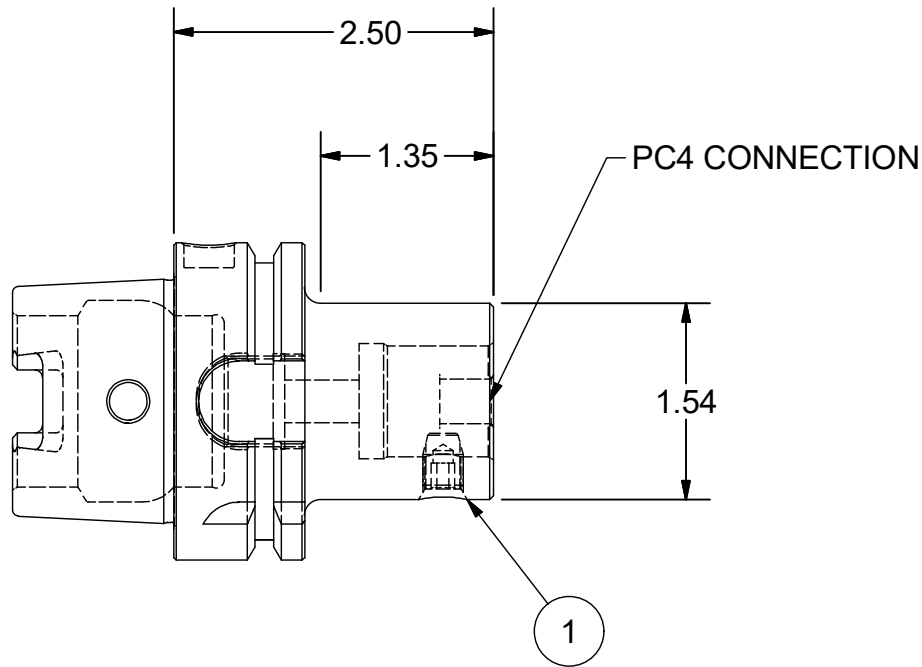

Parts List

ITEM	QTY	PART NUMBER	DESCRIPTION
2	1	880-004	PC SCREW, SIZE 4

Assembly Model: H63A-PC4-65-3615-T11-3

PART
NUMBER

H63A-PC4-65

PARLEC
 (800) TOOL USA
 WORLD HEADQUARTERS
 101 PERINTON PARKWAY
 FAIRPORT, NEW YORK 14450