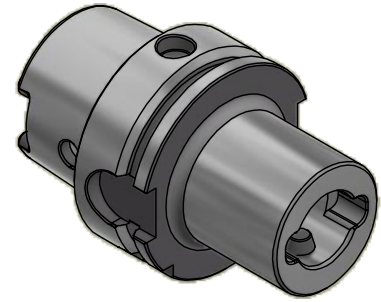

Parts List

ITEM	QTY	PART NUMBER	DESCRIPTION
2	1	880-004	PC SCREW, SIZE 4

Assembly Model: H63A-PC4-65-3615-T11-3

PART
NUMBER

H63A-PC4-65

PARLEC
 (800) TOOL USA
 WORLD HEADQUARTERS
 101 PERINTON PARKWAY
 FAIRPORT, NEW YORK 14450