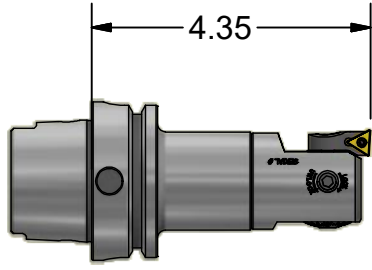

Parts List

ITEM	QTY	PART NUMBER	DESCRIPTION
2	1	880-004	PC SCREW, SIZE 4

Assembly Model: H63A-PC4-65-3615-T11-3

PART
NUMBER

H63A-PC4-65

PARLEC
 (800) TOOL USA
 WORLD HEADQUARTERS
 101 PERINTON PARKWAY
 FAIRPORT, NEW YORK 14450