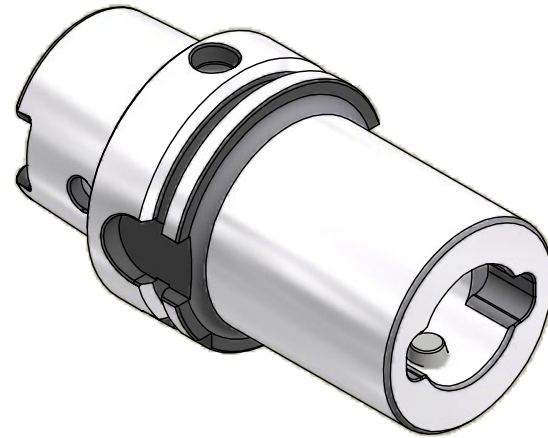

Parts List

ITEM	QTY	PART NUMBER	DESCRIPTION
1	1	880-005	PC SCREW, SIZE 5

PART
NUMBER

H63A-PC5-105

PARLEC
 (800) TOOL USA
 WORLD HEADQUARTERS
 101 PERINTON PARKWAY
 FAIRPORT, NEW YORK 14450