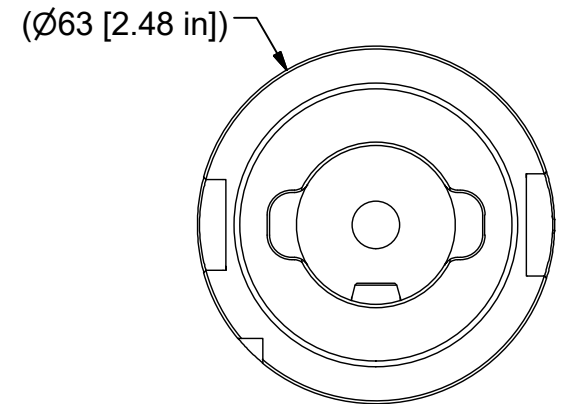

Parts List

ITEM	QTY	PART NUMBER	DESCRIPTION
1	1	880-005	PC SCREW, SIZE 5

PART
NUMBER

H63A-PC5-105

PARLEC
 (800) TOOL USA
 WORLD HEADQUARTERS
 101 PERINTON PARKWAY
 FAIRPORT, NEW YORK 14450