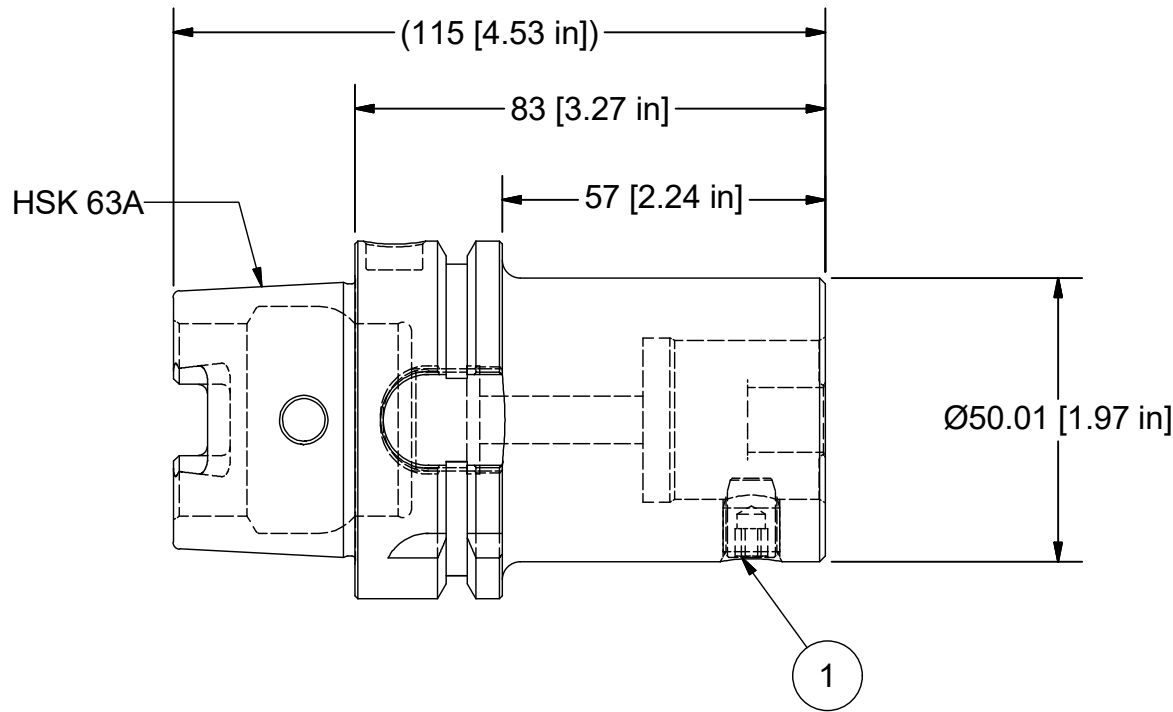

Parts List

ITEM	QTY	PART NUMBER	DESCRIPTION
1	1	880-005	PC SCREW, SIZE 5

PART
NUMBER

H63A-PC5-105

PARLEC
 (800) TOOL USA
 WORLD HEADQUARTERS
 101 PERINTON PARKWAY
 FAIRPORT, NEW YORK 14450