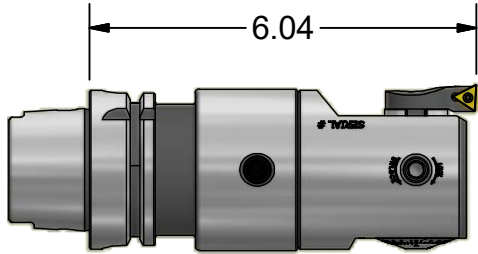

Parts List

ITEM	QTY	PART NUMBER	DESCRIPTION
1	1	880-006	PC SCREW, SIZE 6

Assembly Model: H63A-PC6-100-3615-T11-3

PART NUMBER

H63A-PC6-100

PARLEC

(800) TOOL USA
 WORLD HEADQUARTERS
 101 PERINTON PARKWAY
 FAIRPORT, NEW YORK 14450