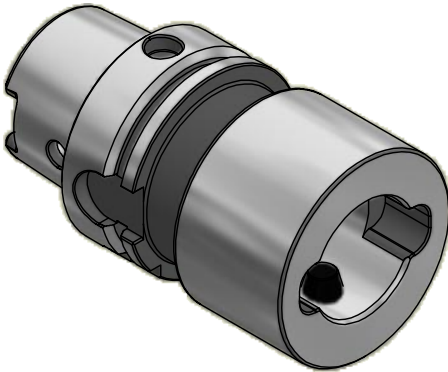

Parts List

ITEM	QTY	PART NUMBER	DESCRIPTION
1	1	880-006	PC SCREW, SIZE 6

Assembly Model: H63A-PC6-100-3615-T11-3

PART NUMBER

H63A-PC6-100

PARLEC

(800) TOOL USA
 WORLD HEADQUARTERS
 101 PERINTON PARKWAY
 FAIRPORT, NEW YORK 14450