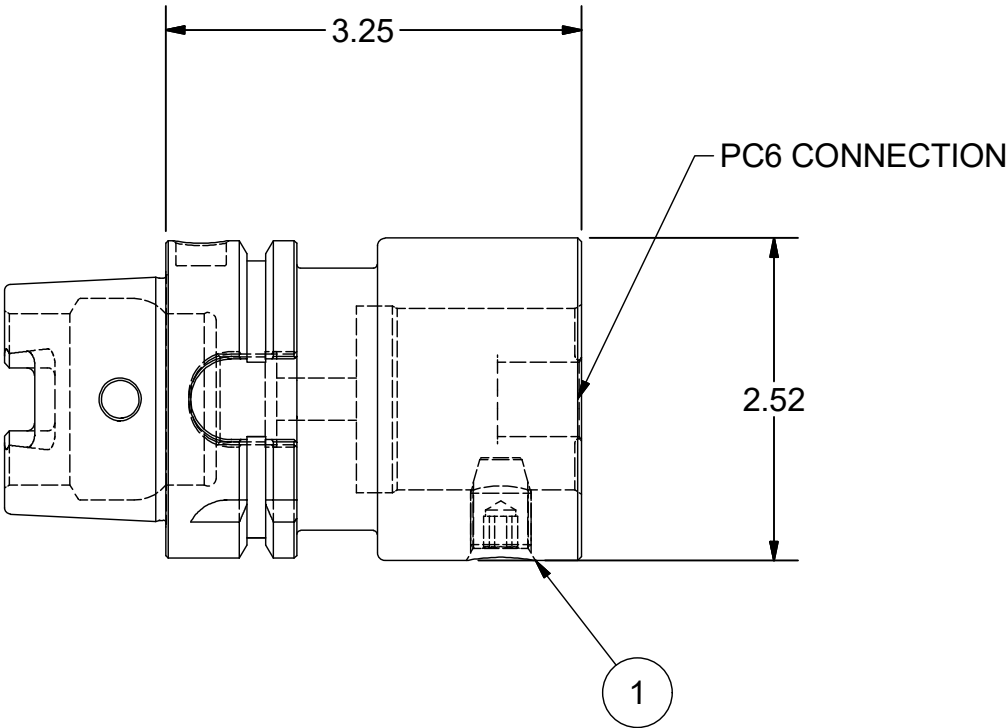

Parts List

ITEM	QTY	PART NUMBER	DESCRIPTION
1	1	880-006	PC SCREW, SIZE 6

Assembly Model: H63A-PC6-100-3615-T11-3

PART NUMBER

H63A-PC6-100

PARLEC

(800) TOOL USA
 WORLD HEADQUARTERS
 101 PERINTON PARKWAY
 FAIRPORT, NEW YORK 14450