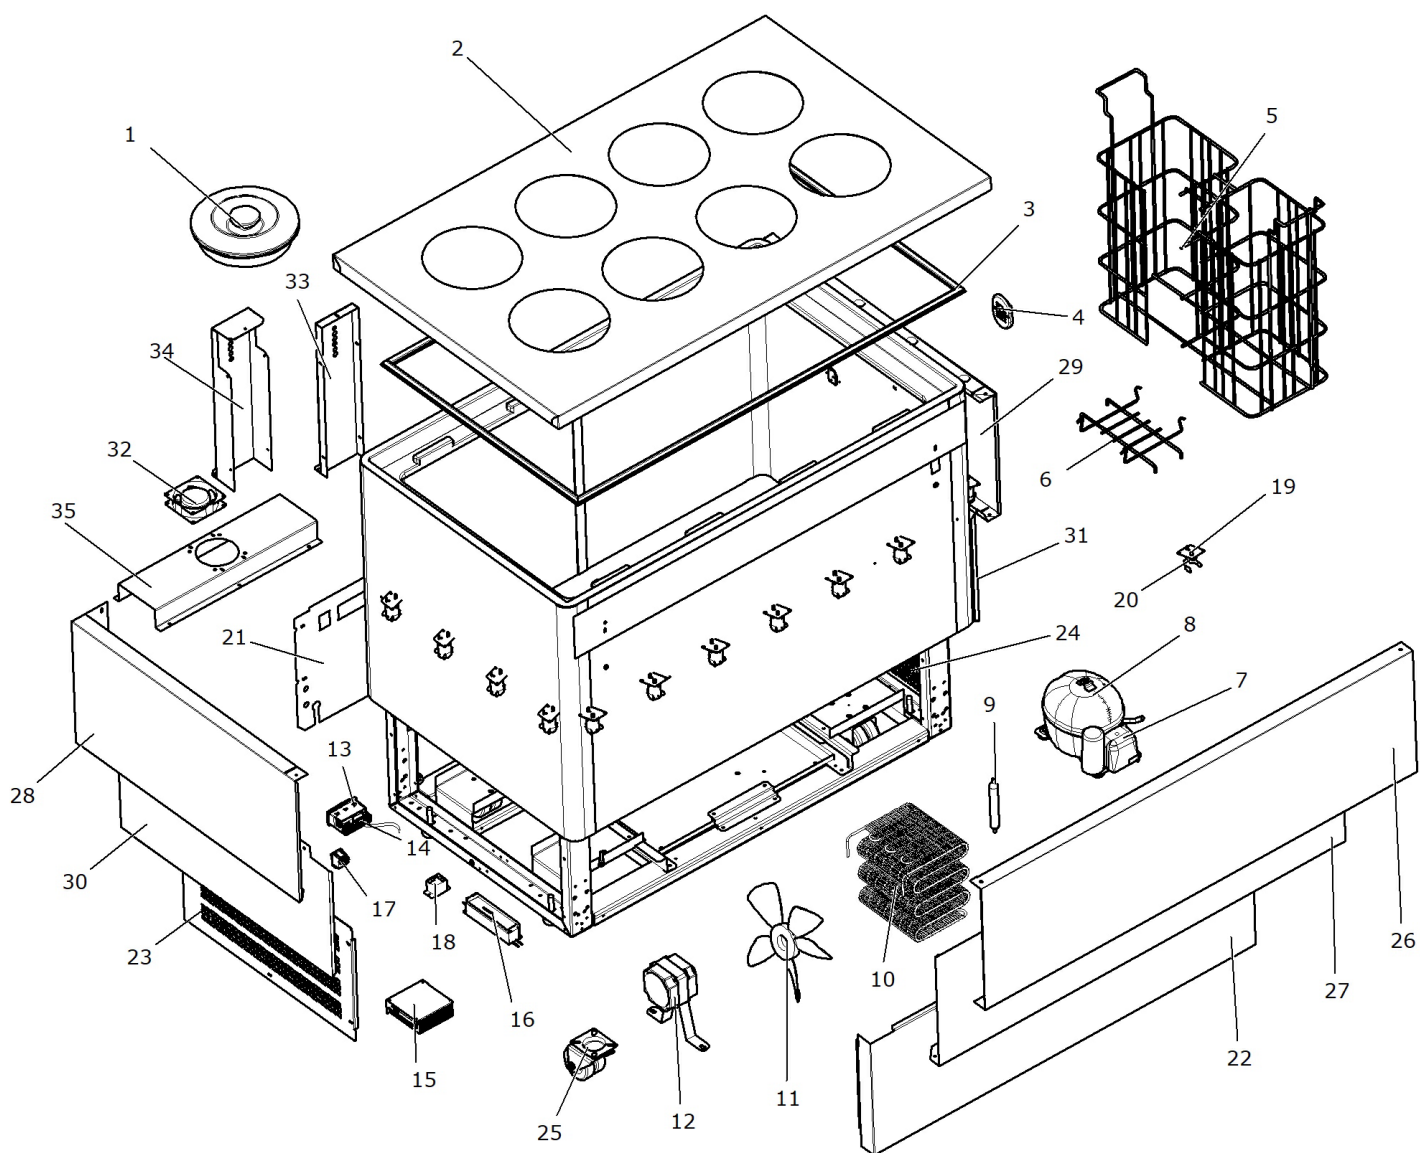

E4398M0000 - CARRARA 8 DARK

E4398M0000 - CARRARA 8 DARK

Pos.	Code	Description	Qty
1	2611016	ICE CREAM COVER	1
2	8421070	COVER CARRARA 8 INOX	1
3	4611070	GASKET 634X1058 DV8 GREY	1
4	3420499412000	THERMOM.-THERMOSTAT BULB-COVER	1
5	0621413	WHITE BASKET DV 8/10	1
6	0621391	PARTITION BASKET DOLCE VITA WHITE	1
7	1147656	ACC.SET NUG100NA 220-240V 50HZ CSR R290	1
8	4106193	COMP.NUG100NA 220-240V 50HZ CSR R290	1
9	3141032	FILTER XH9 ENTRY 5 OUT 2.75 GR20	1
10	4111053	WIRE CONDENSER BUNDY 8T 7R	1
11	4122021	FAN 254X27° PRESS ALUMINUM	1
12	4121136	MOTOR FAN 16W	1
13	1188310	DIGITAL THERMOSTAT	1
14	1185028	DIGITAL THERMOST. PROBE L=3000	1
15	1171011	POWER SUPPLY LED 24V REF.MW RS-75-24	1
16	1171020	POWER SUPPLY LED	1
17	1114036	SWITCH	1
18	1142017	RELE' FORWARD 40A-220V	1
19	1112149	SINGLE LED CARRARA	1
20	5501036	SUPPORT LAMP	1
21	8523141	REAR COVER GREY CARRARA 8	1
22	8523133	CENTRAL COVER GREY CARRARA 8	1
23	8523137	LEFT COVER GREY CARRARA 8-10	1
24	8523138	RIGHT COVER GREY CARRARA 8-10	1
25	5523003	WHEEL 75X2 PLATE NP3 H100 ALFER	1
26	8523106	CENTRAL COVER CARRARA 8 BLACK	1
27	8523125	CENTRAL COVER GREY/GLITTER CARRARA 8	1
28	8523115	LEFT COVER BLACK CARRARA 10	1
29	8523116	RIGHT COVER BLACK CARRARA 10	1
30	8523130	LEFT COVER GRAY/GLITTER CARRARA 8-10	1
31	8523129	RIGHT COVER GREY/GLITTER CARRARA 8-10	1
32	4121166	MOTORFAN 92X92X25 CT65 NC	1
33	8530137	REAR PANEL AIR CONVEYOR	1
34	8530136	FRONT PANEL AIR CONVEYOR	1
35	8530135	BASE AIR CONVEYOR	1